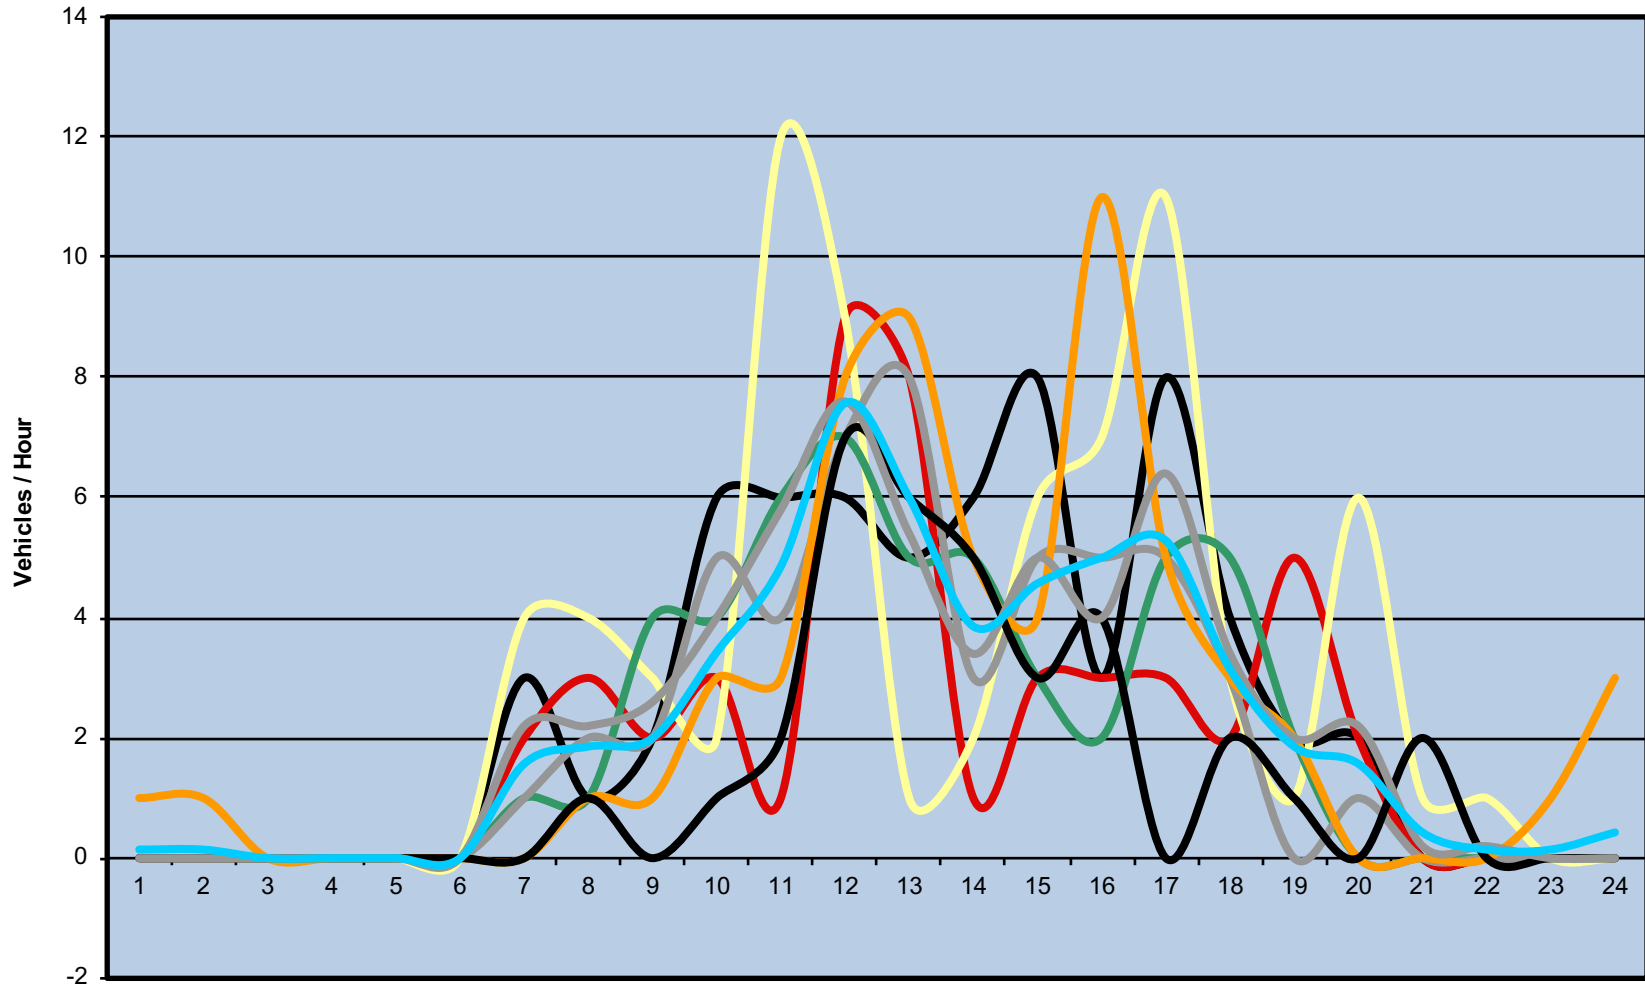

Select Site

1. Nethertown Road, St Bees

Select direction

Combine

Hour Starting
— Mon — Tue — Wed — Thu — Fri — Sat — Sun — 5 Day Ave — 7 Day Ave

Select Day

Mon

Tue

Wed

Thu

Fri

Sat

Sun

5 Day

7 Day

Menu