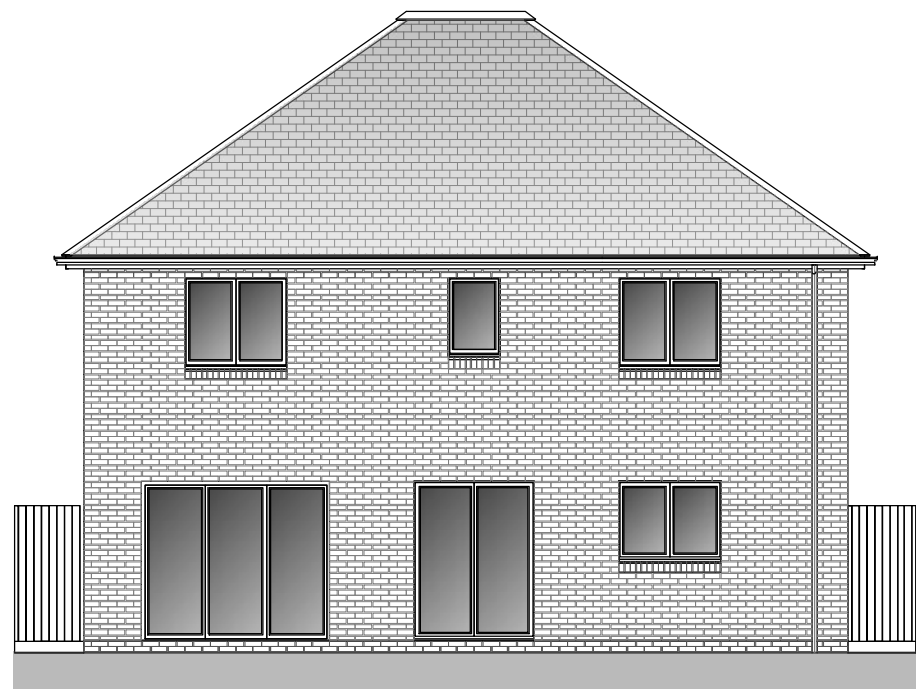

REAR ELEVATION