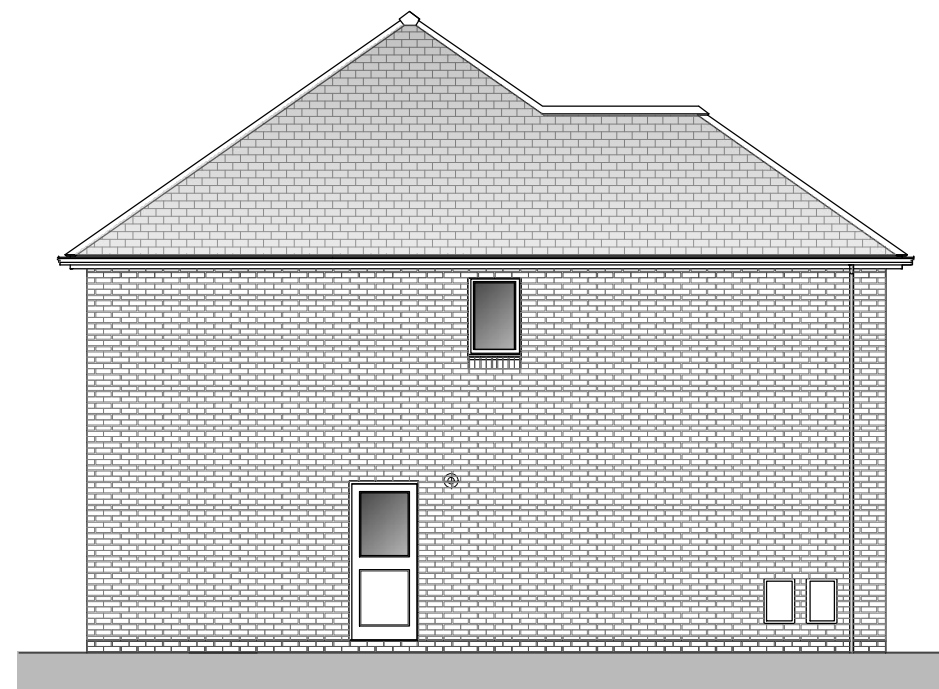

SIDE ELEVATION

MANNINGELLIOTT
PARTNERSHIP

Chartered Architects &
Designers

ELEVATIONS

MANLEY

scale @ A1/A3:
1:50/100

drawing number:
MANLEY S101-160