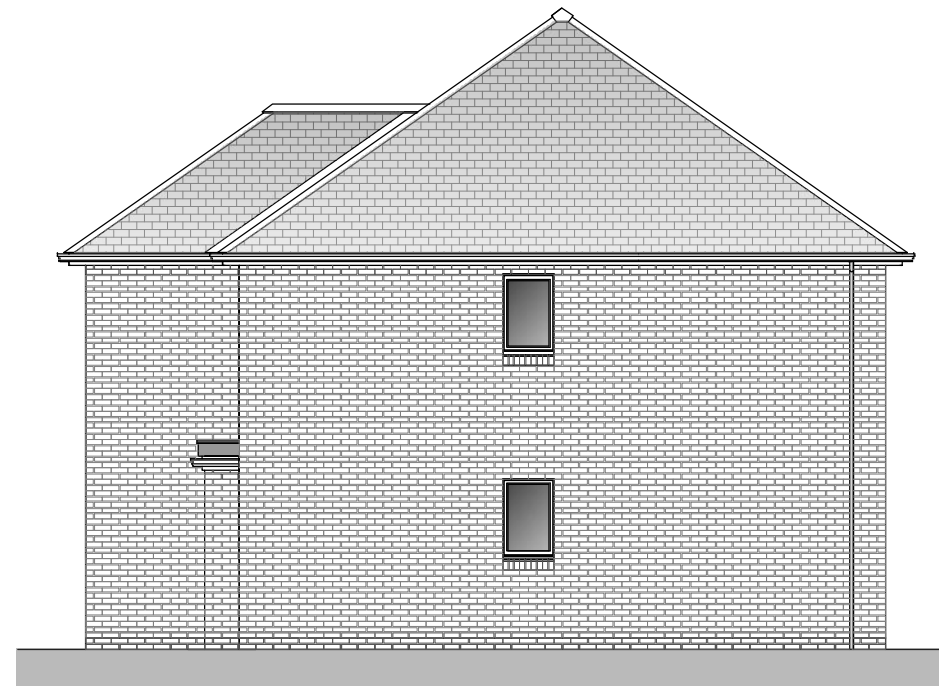

SIDE ELEVATION