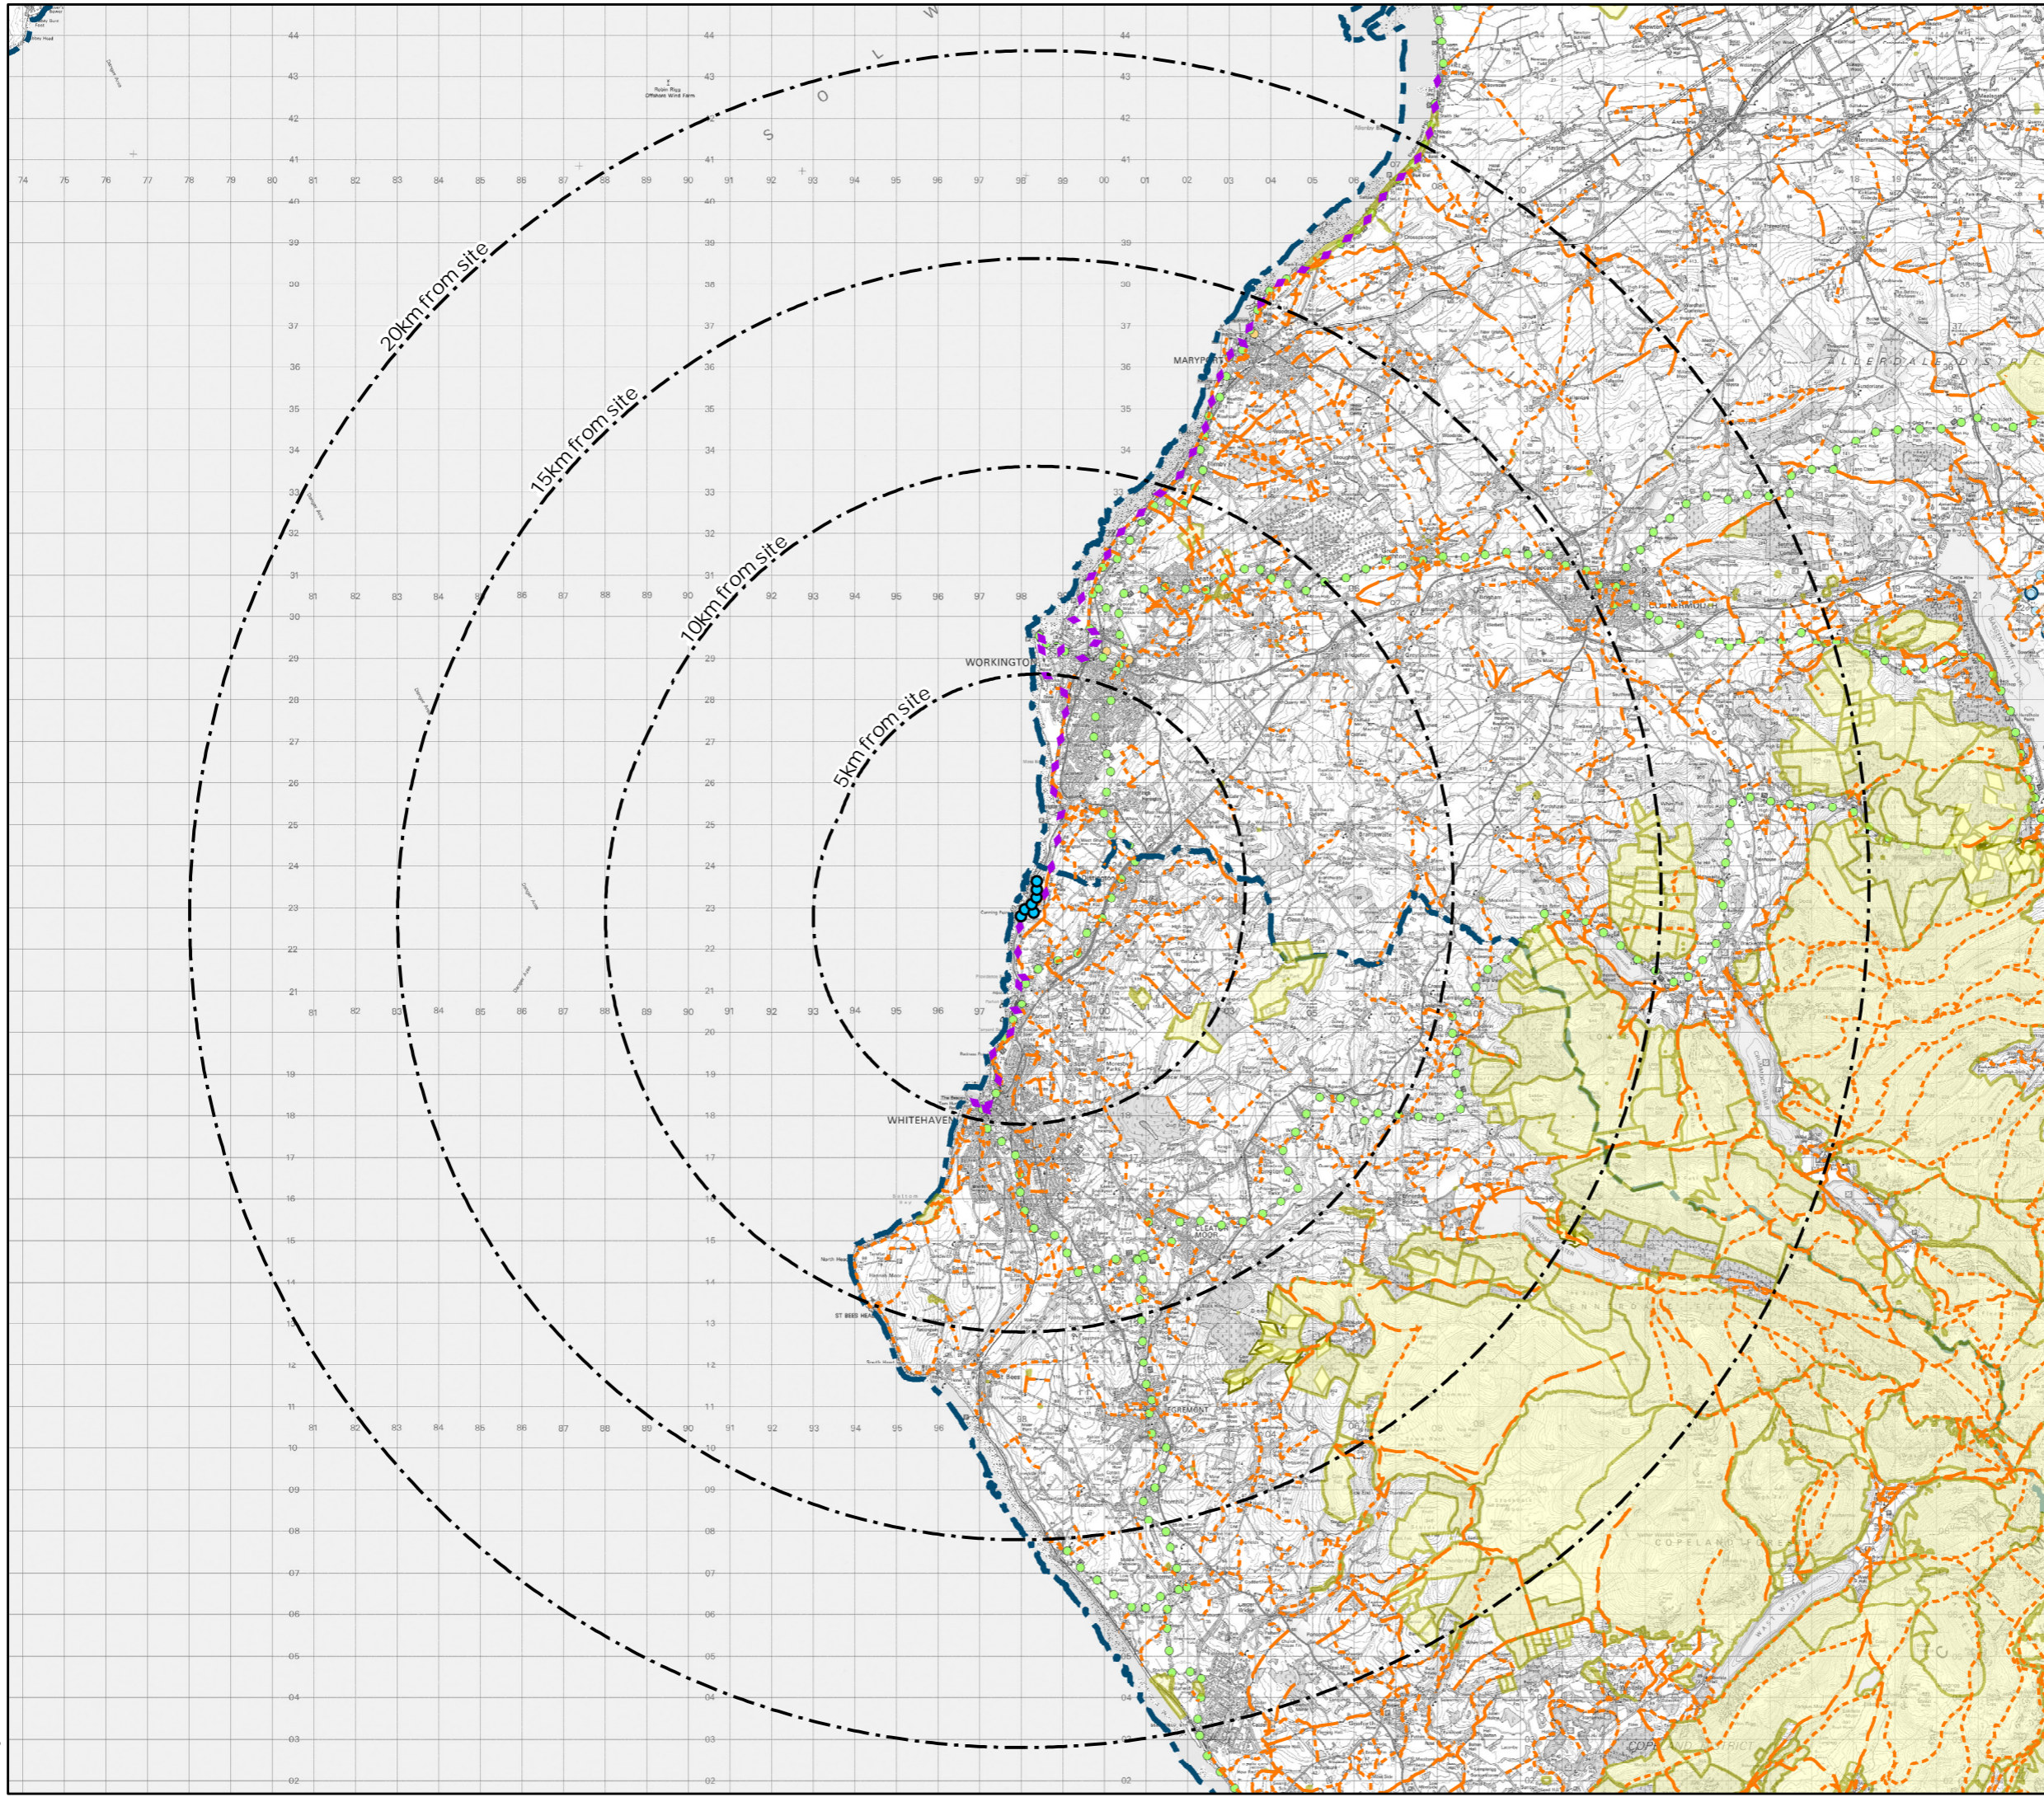

Park House Farm Wind Farm

Public Access

LA.03

Key

- Park House Farm turbine locations
- 5km buffers
- District boundaries
- Public Rights of Way**
- Bridleway
- Footpath
- Restricted Byway
- Byway Open to All Traffic
- England Coast Path
- National Cycle Route
- Link to NCR
- Regional Cycle Route
- CROW Access Land

Scale @ A3 - 1:150,000

North

A108663 LA03 Public Access.mxd

March 2020

5th Floor, Longcross Court, 47 Newport Road, Cardiff CF24 0AD
☎ +44 (0)29 2082 9200 ✉ cardiff@wyg.com 🌐 www.wyg.com

© Crown copyright and database rights 2020 Ordnance Survey 0100031673.
© WYG Environment Planning Transport Limited 2020. Registered in England Number: 3050297