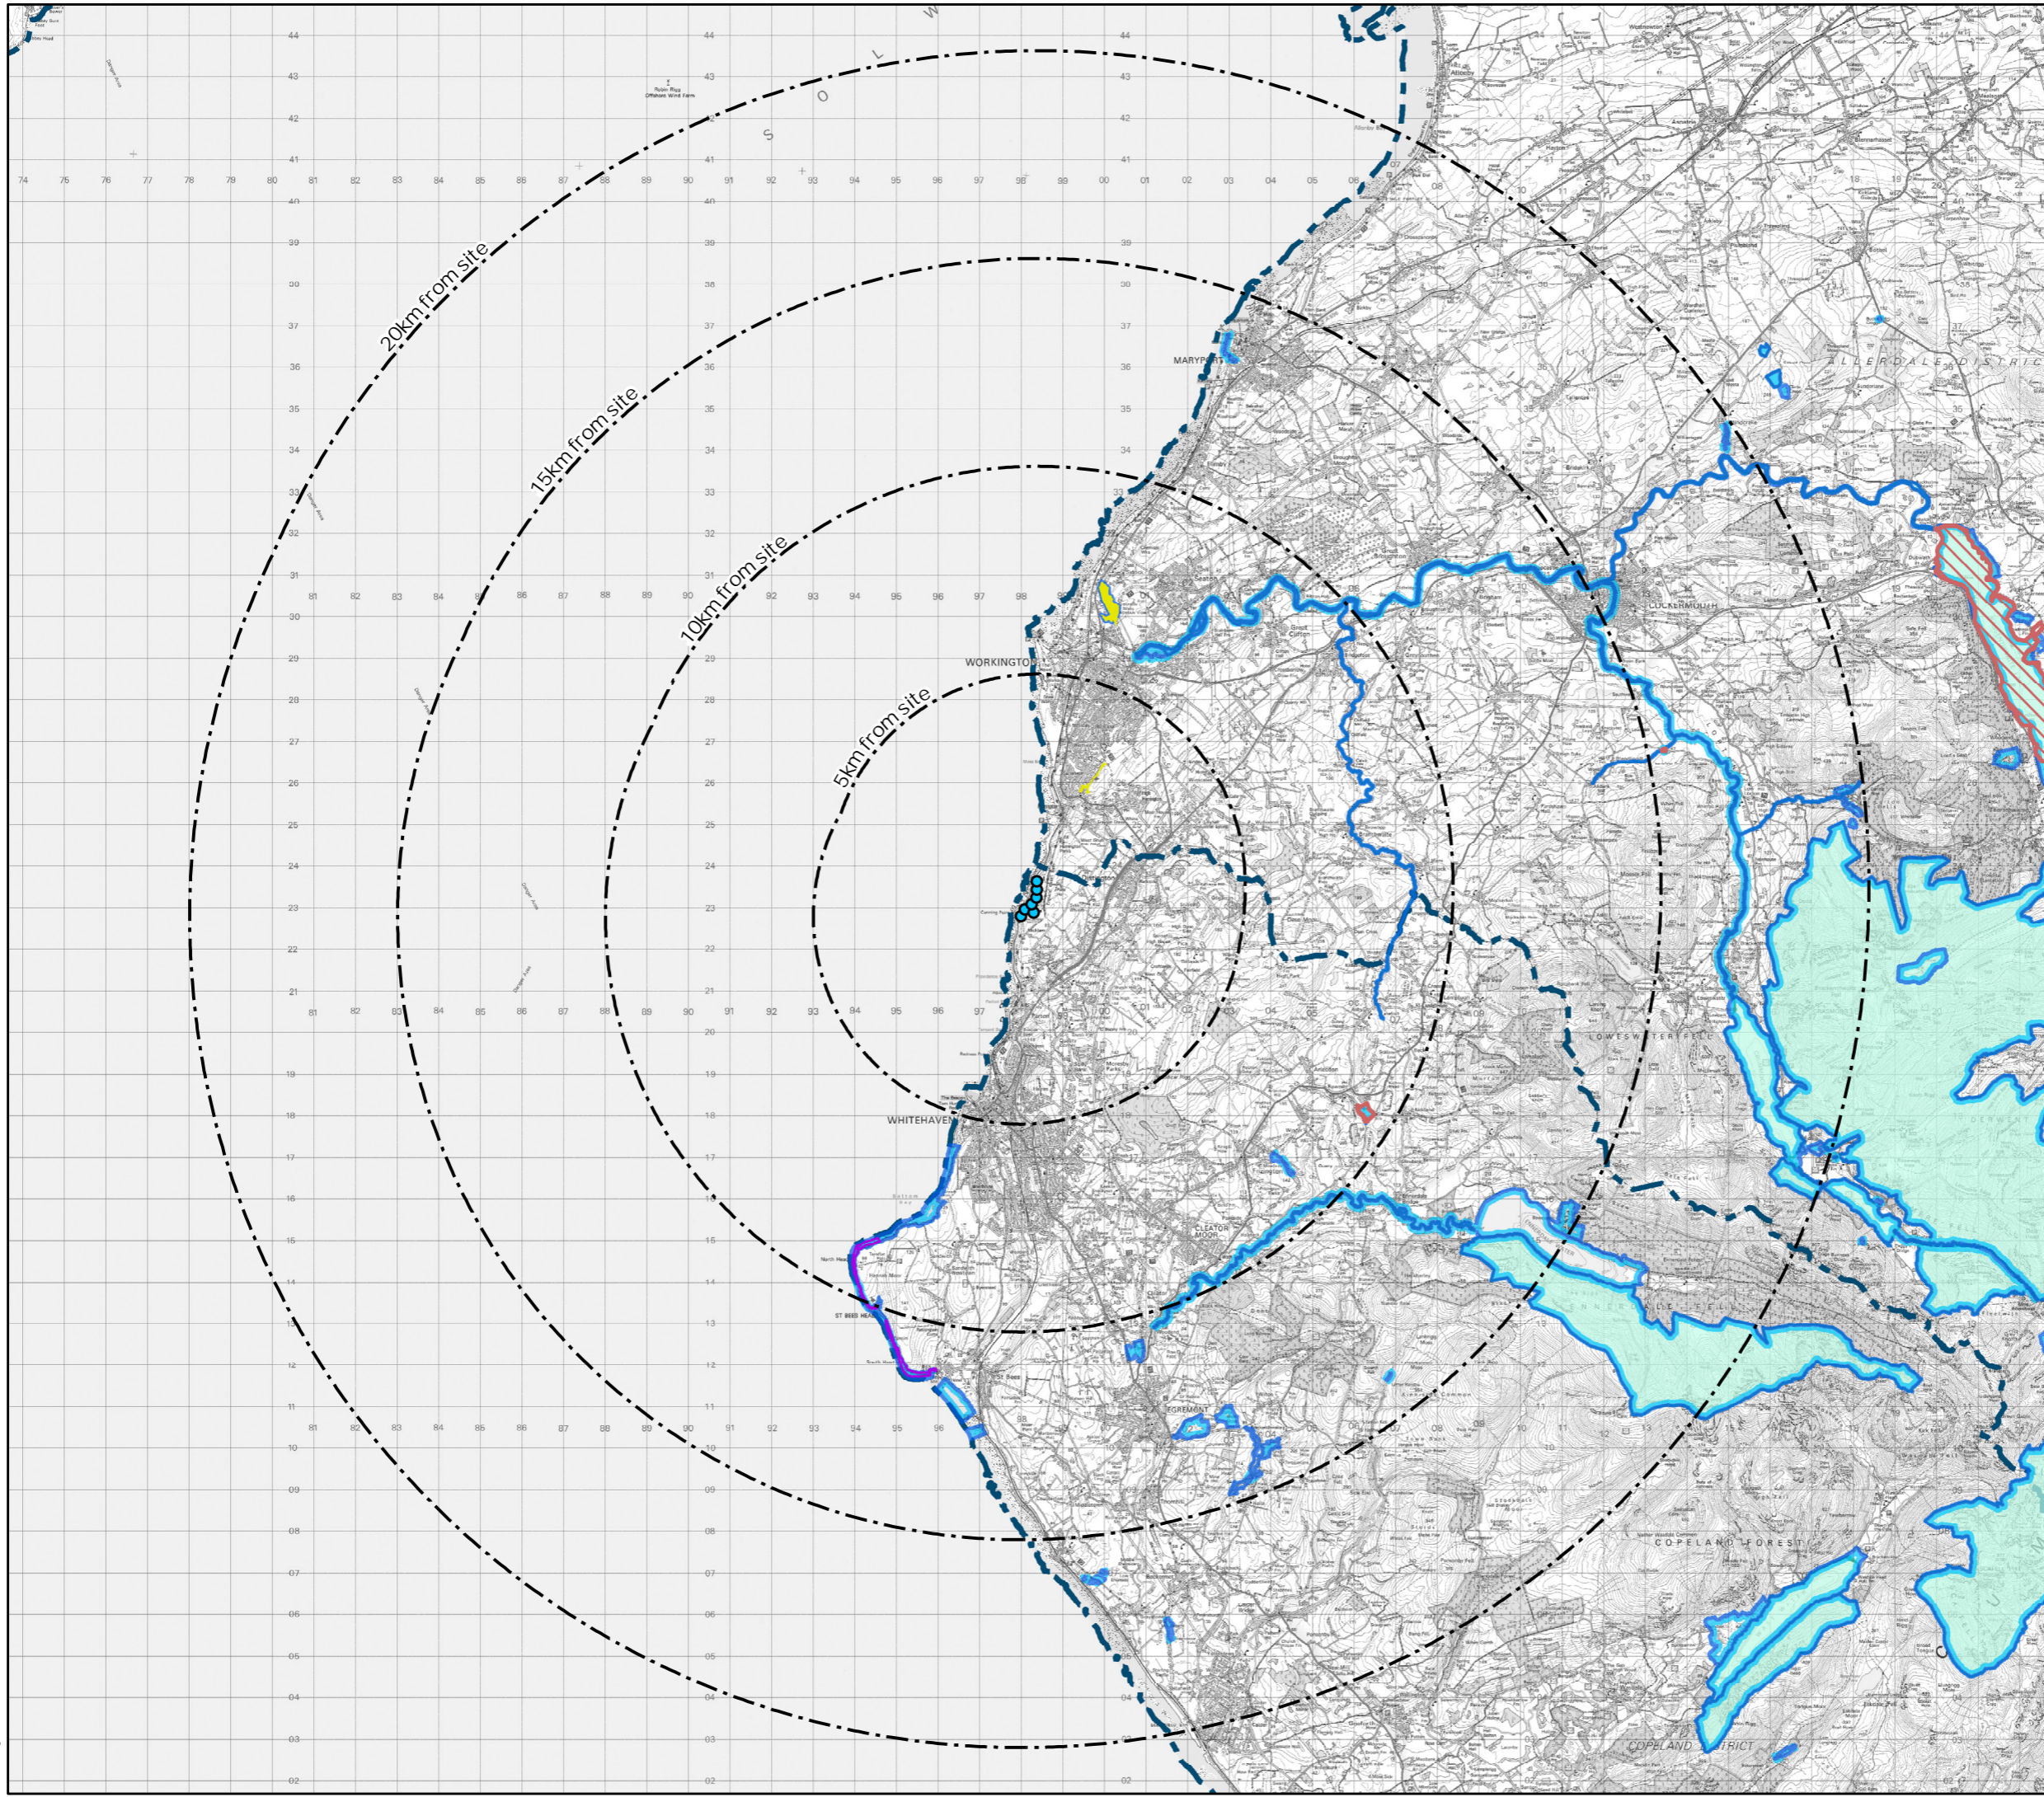

Park House Farm Wind Farm

Designations Biodiversity

LA.02-2

Key

-  Park House Farm turbine locations
-  5km buffers
-  District boundaries
-  Special Areas of Conservation
-  Sites of Special Scientific Interest
-  National Nature Reserves
-  Local Nature Reserves
-  RSPB Reserves

Scale @ A3 - 1:150,000

North