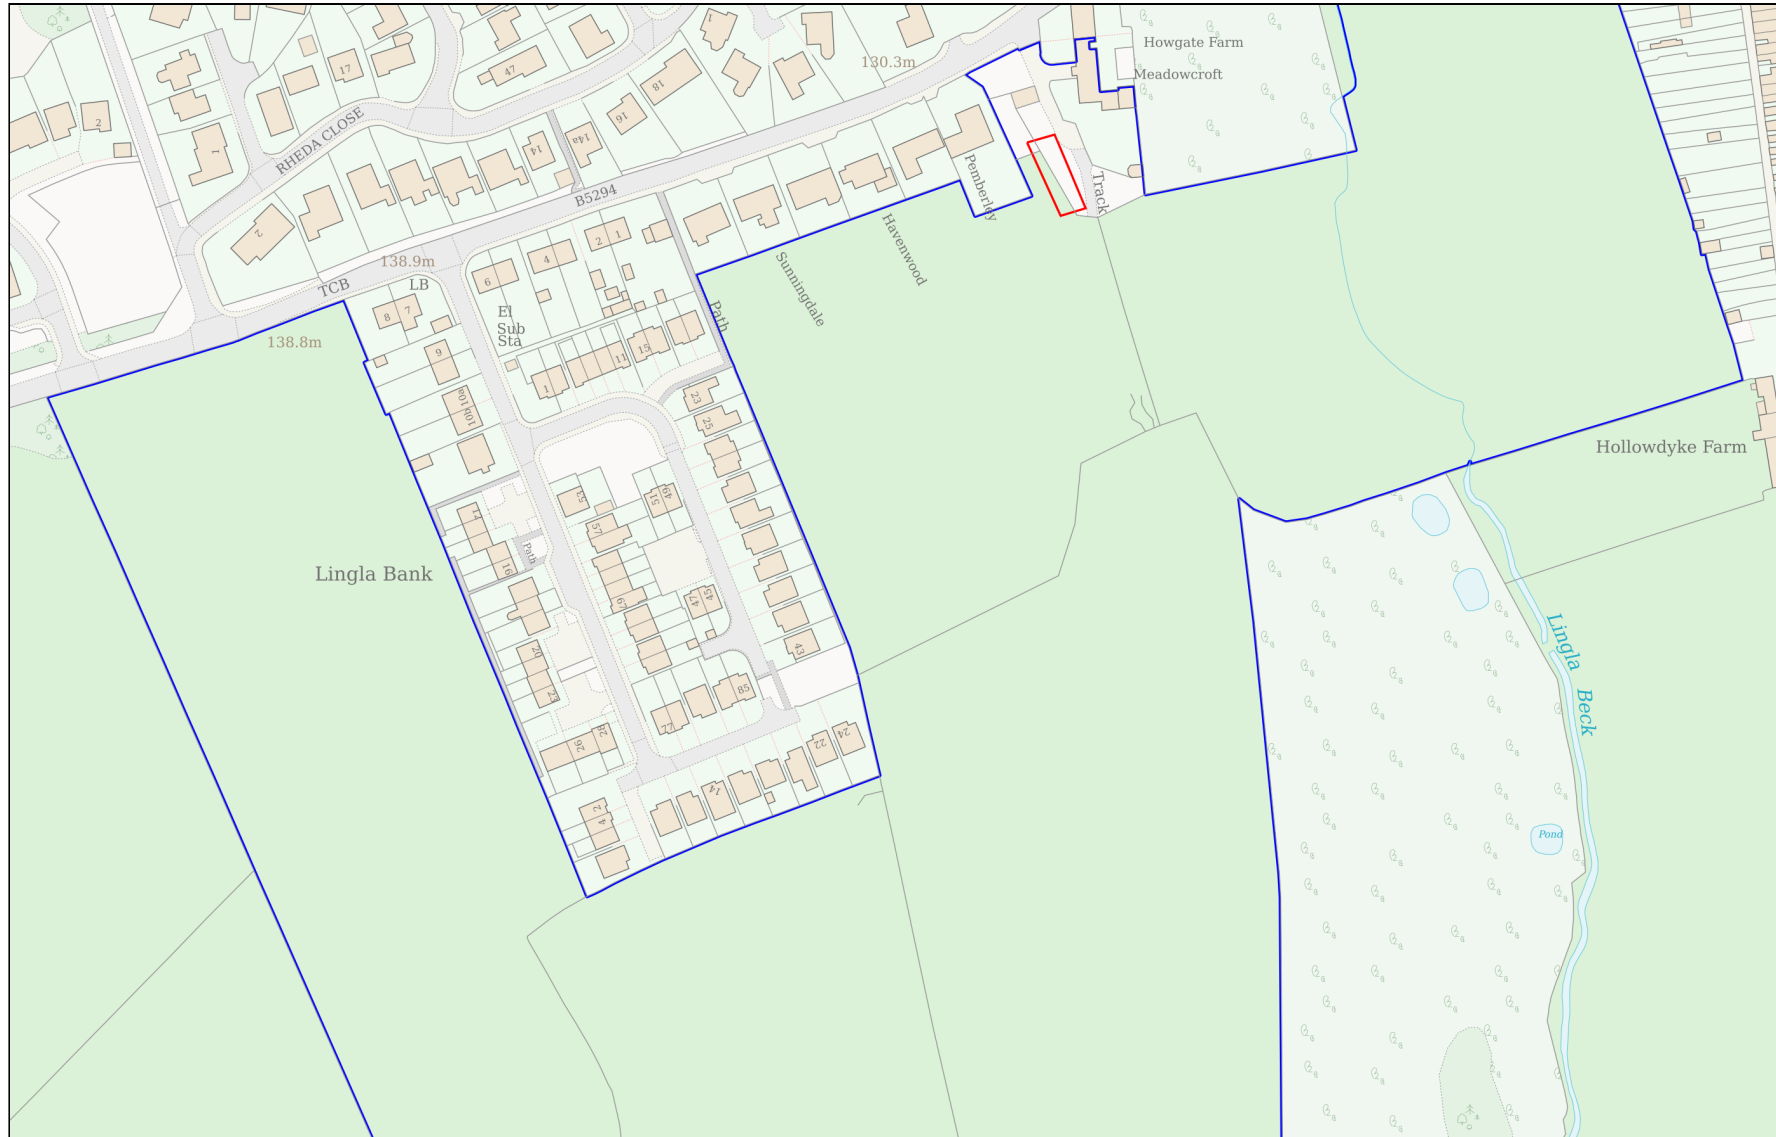

Location Plan

Site Address: Meadowcroft, Lingla Bank, Frizington, CA26 3SU

Date Produced: 10-Jun-2025

Scale: 1:2500 @A4

Planning Portal Reference: PP-14088716v1