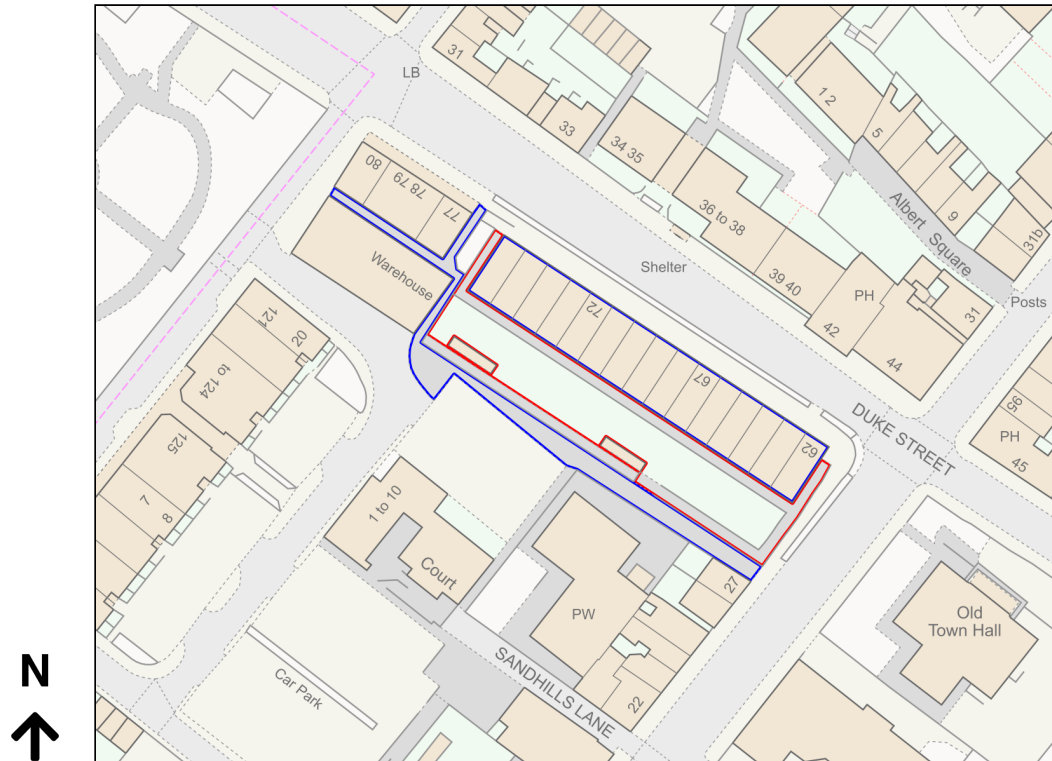

# Location Plan

Site Address: 62, Duke Street, Whitehaven, CA28 7NW

Date Produced: 15-Aug-2023

Scale: 1:1250 @A4

Planning Portal Reference: PP-12389179v1