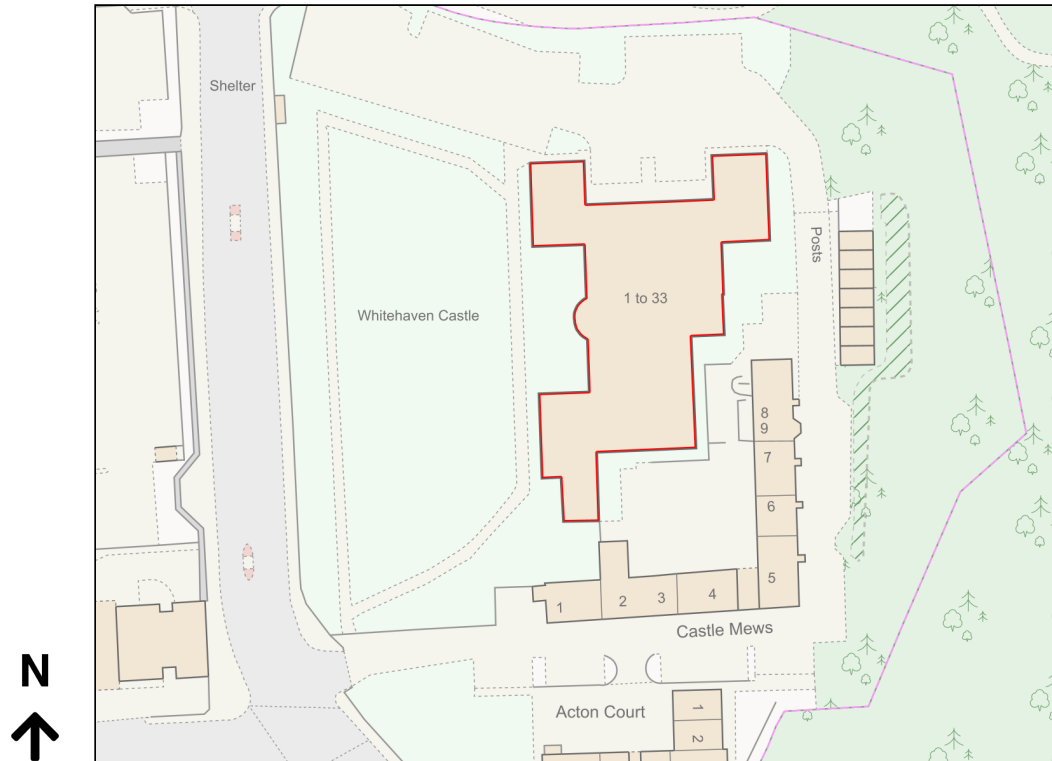

Location Plan

Site Address: Whitehaven Castle, Flatt Walks, Whitehaven, CA28 7RA

Date Produced: 15-Apr-2024

Scale: 1:1250 @A4

Planning Portal Reference: PP-12979326v1