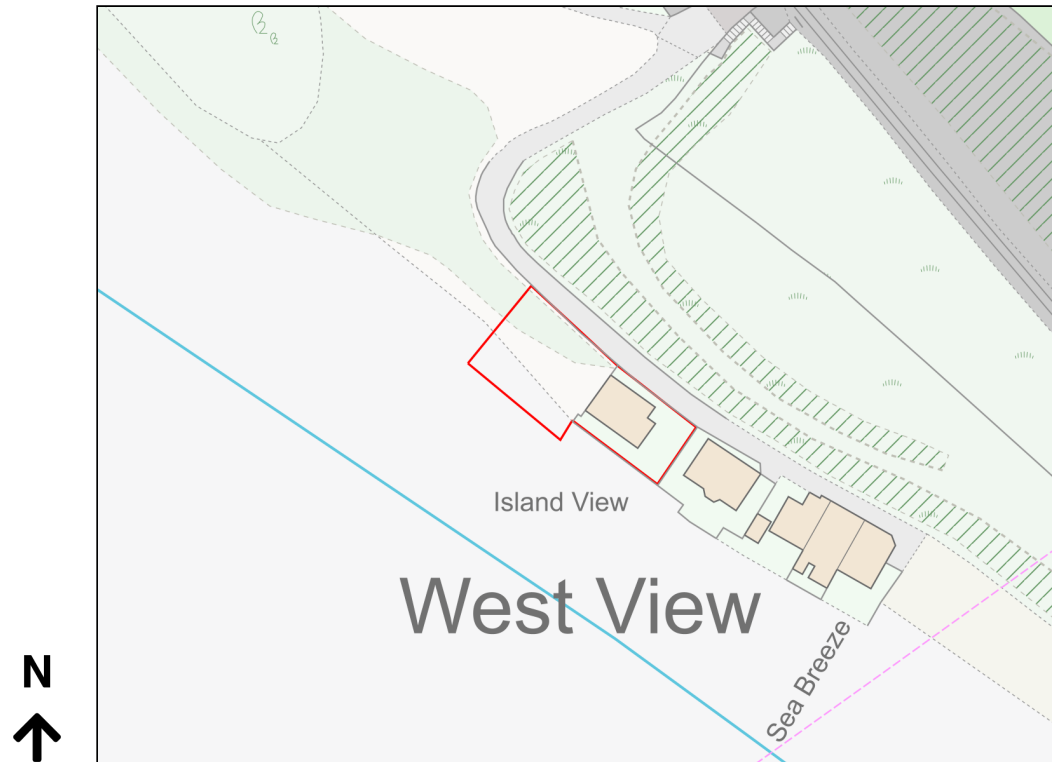

# Location Plan

Site Address: Island View, Nethertown, Nethertown, CA22 2UN

Date Produced: 28-Feb-2024

Scale: 1:1250 @A4

Planning Portal Reference: PP-12780226v2