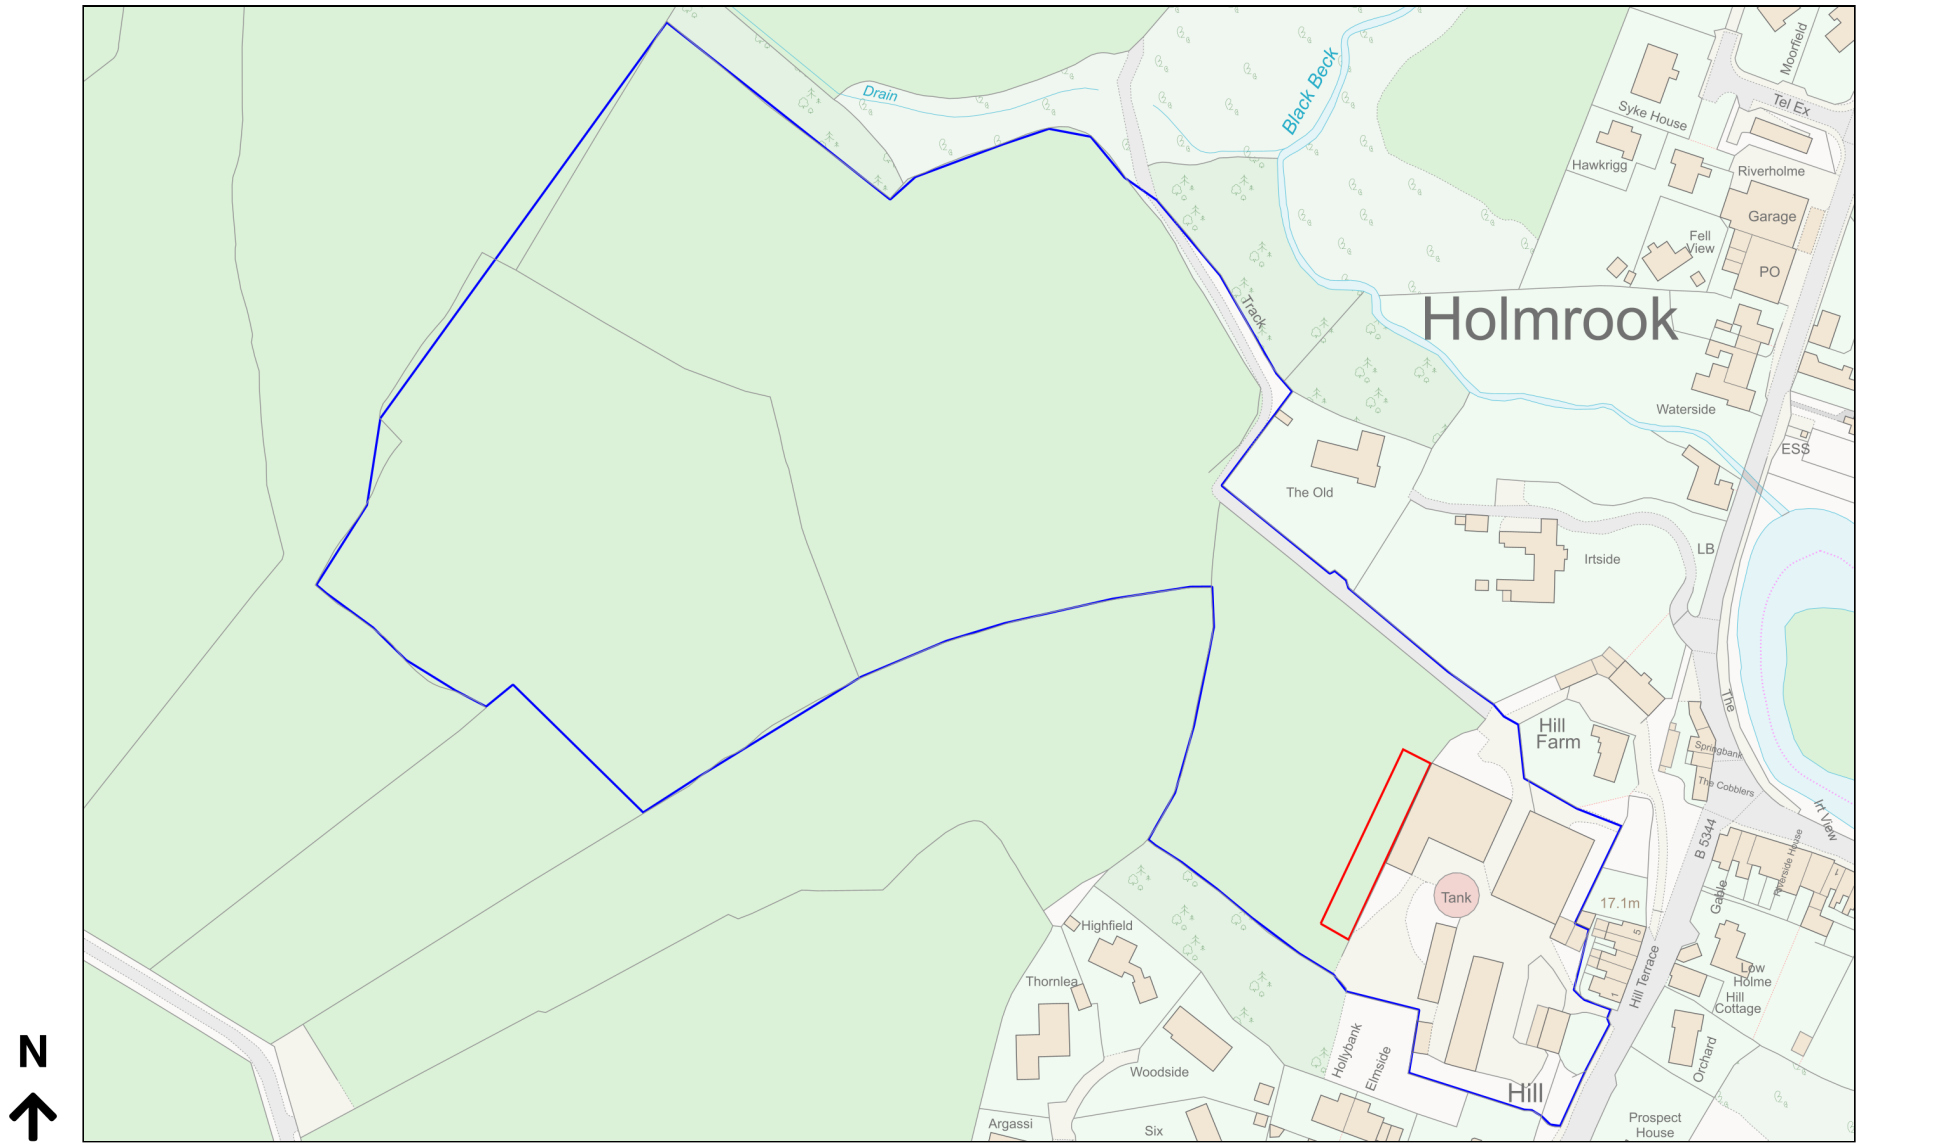

# Location Plan

Site Address: Hill Farm, Holmrook, Holmrook, CA19 1UG

Date Produced: 05-Mar-2024

Scale: 1:2500 @A4

Planning Portal Reference: PP-12843662v1