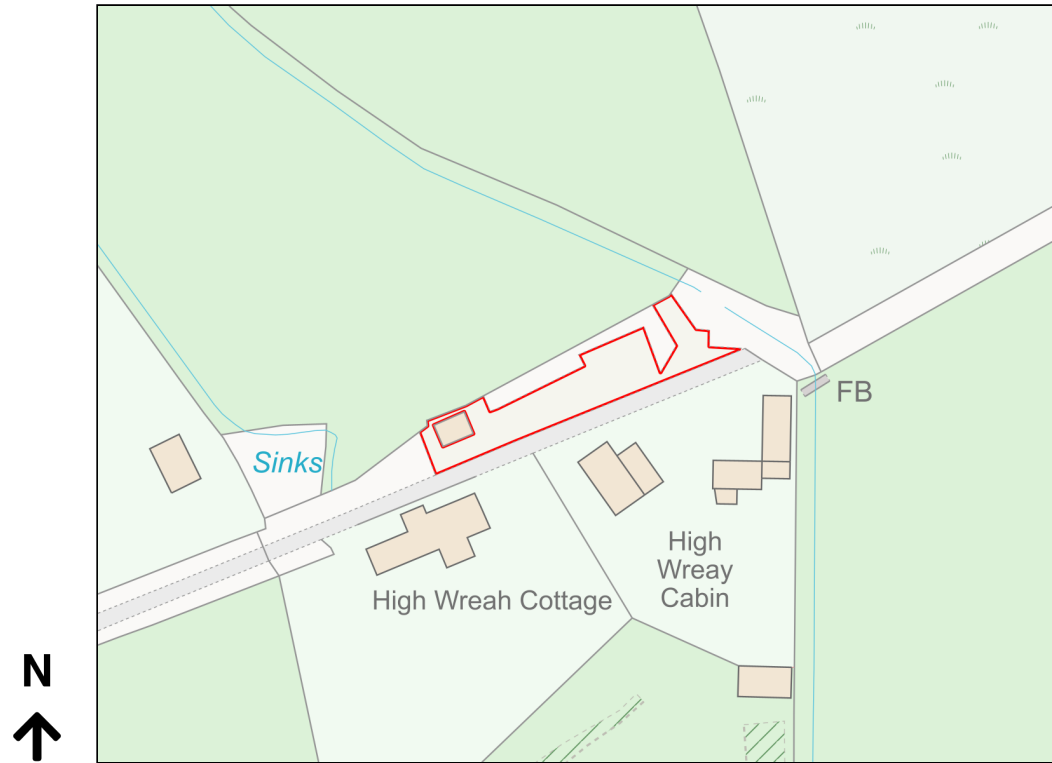

Location Plan

Site Address: High Wreah Cabin, Hensingham, Hensingham, CA28 8XX

Date Produced: 04-Mar-2024

Scale: 1:1250 @A4

Planning Portal Reference: PP-12853762v1