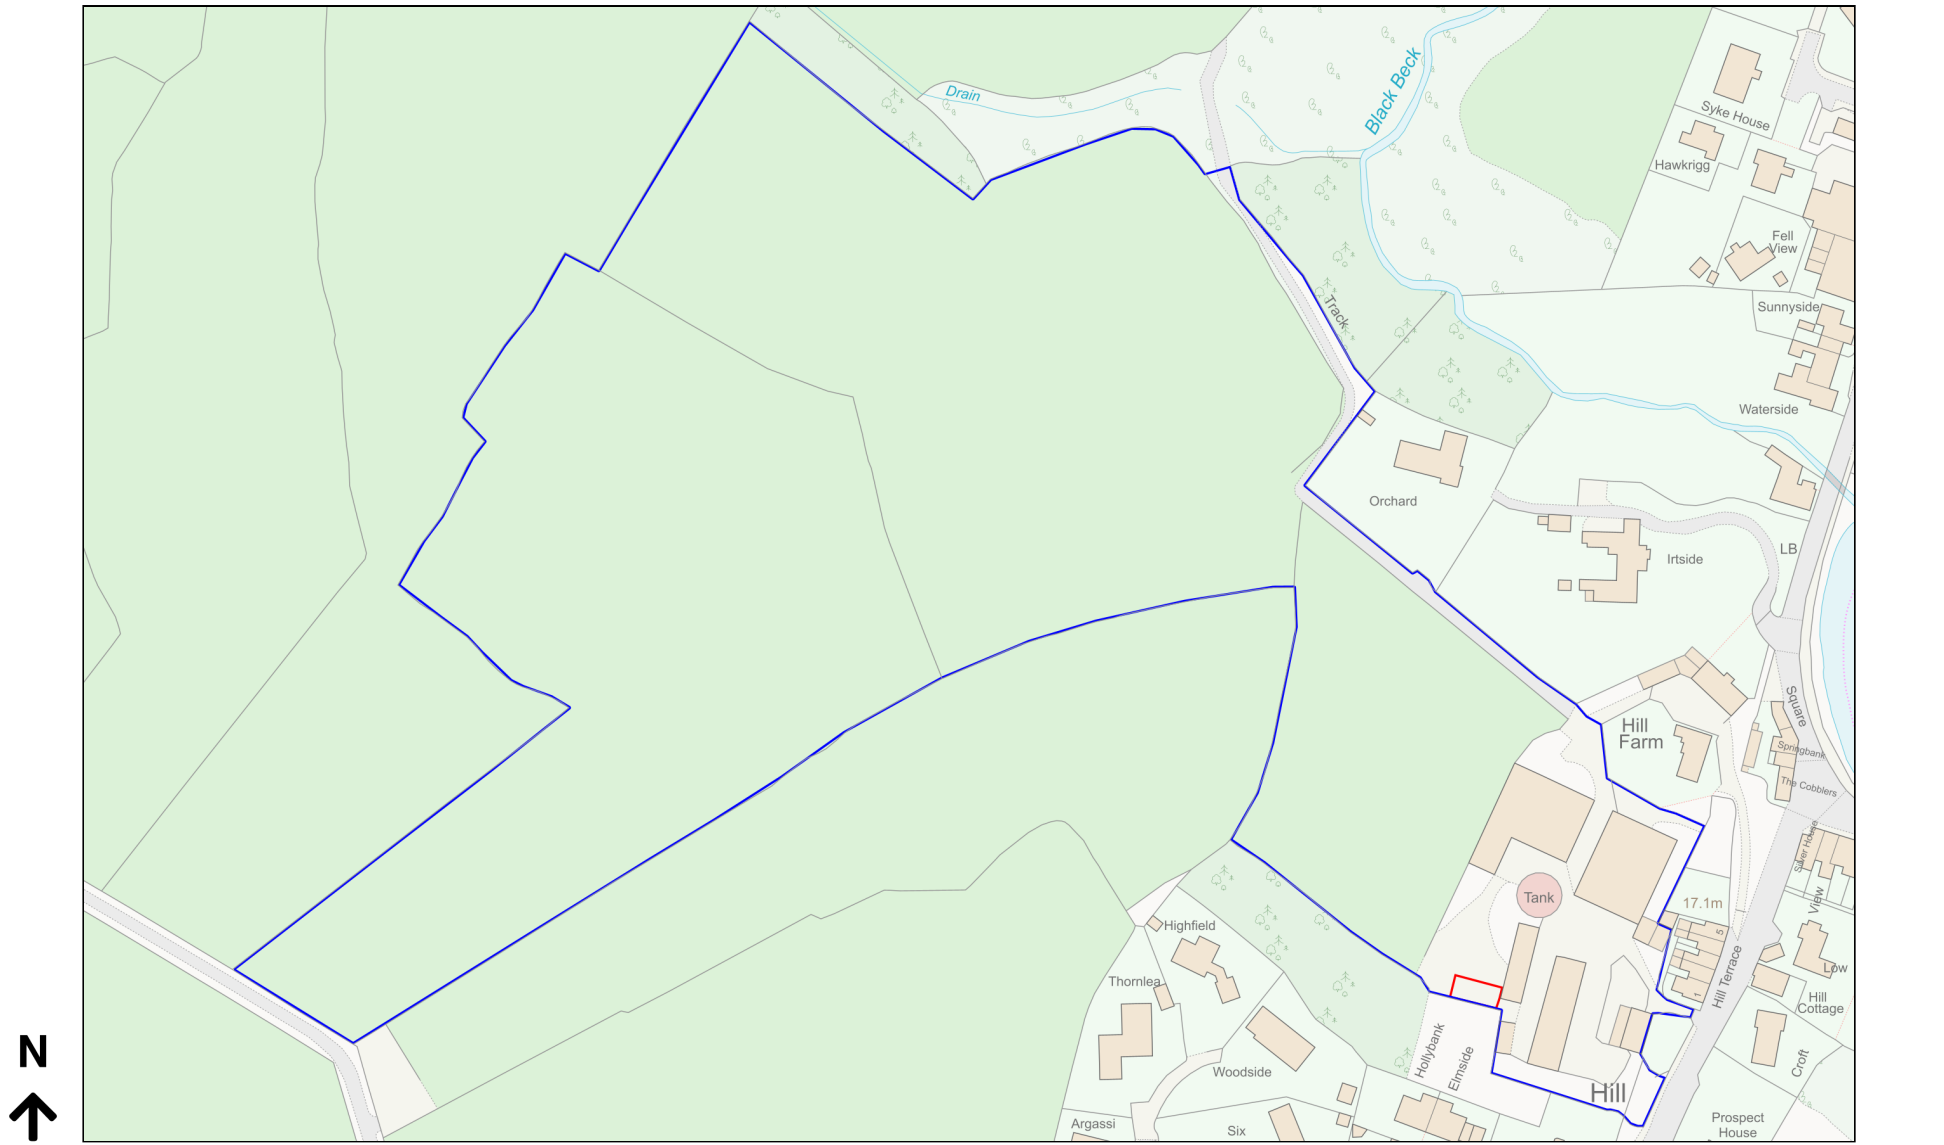

Location Plan

Site Address: Hill Farm, Holmrook, Holmrook, CA19 1UG

Date Produced: 28-Jan-2024

Scale: 1:2500 @A4

Planning Portal Reference: PP-12731899v1