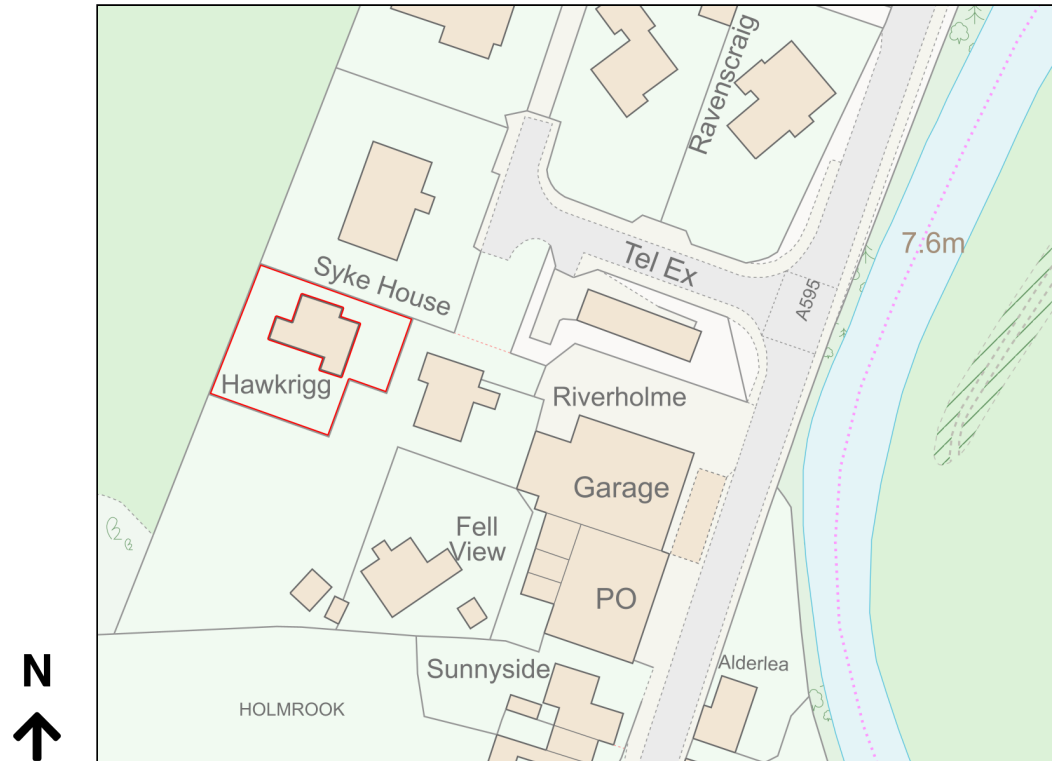

# Location Plan

Site Address: Hawkrigg, Holmrook, Holmrook, CA19 1UH

Date Produced: 21-Jan-2024

Scale: 1:1250 @A4

Planning Portal Reference: PP-12648380v1