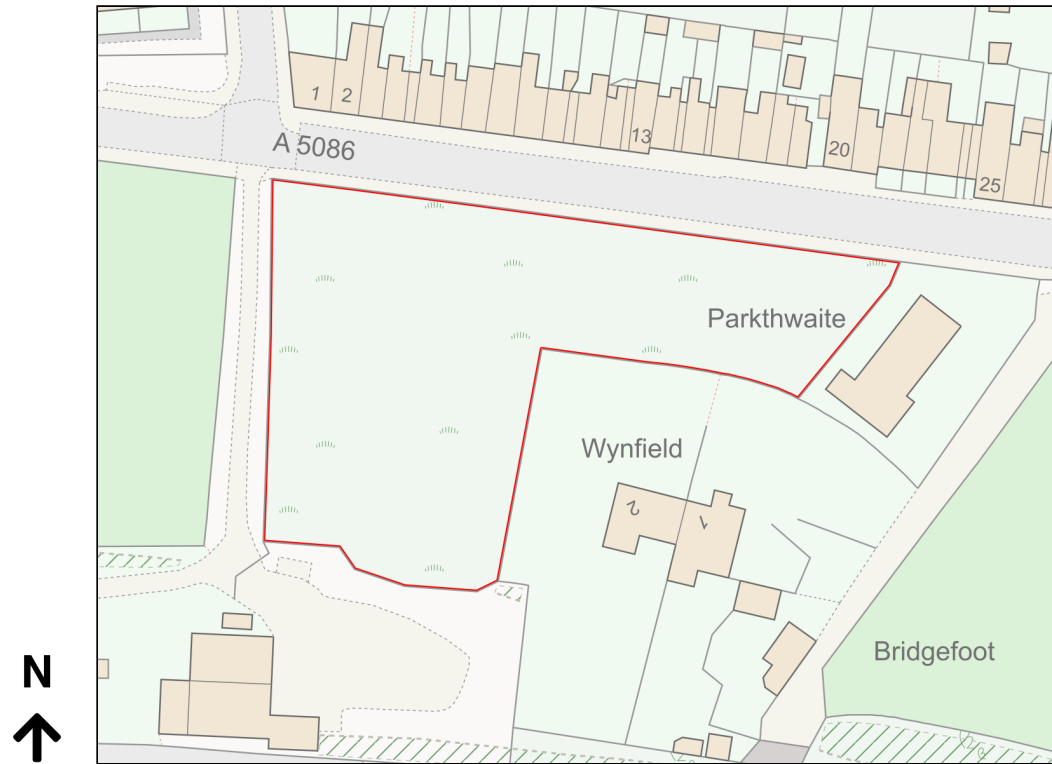

# Location Plan

Site Address: Street Record, Arlecdon Park Road, Arlecdon, CA26 3XG

Date Produced: 21-Nov-2023

Scale: 1:1250 @A4

Planning Portal Reference: PP-12579746v1