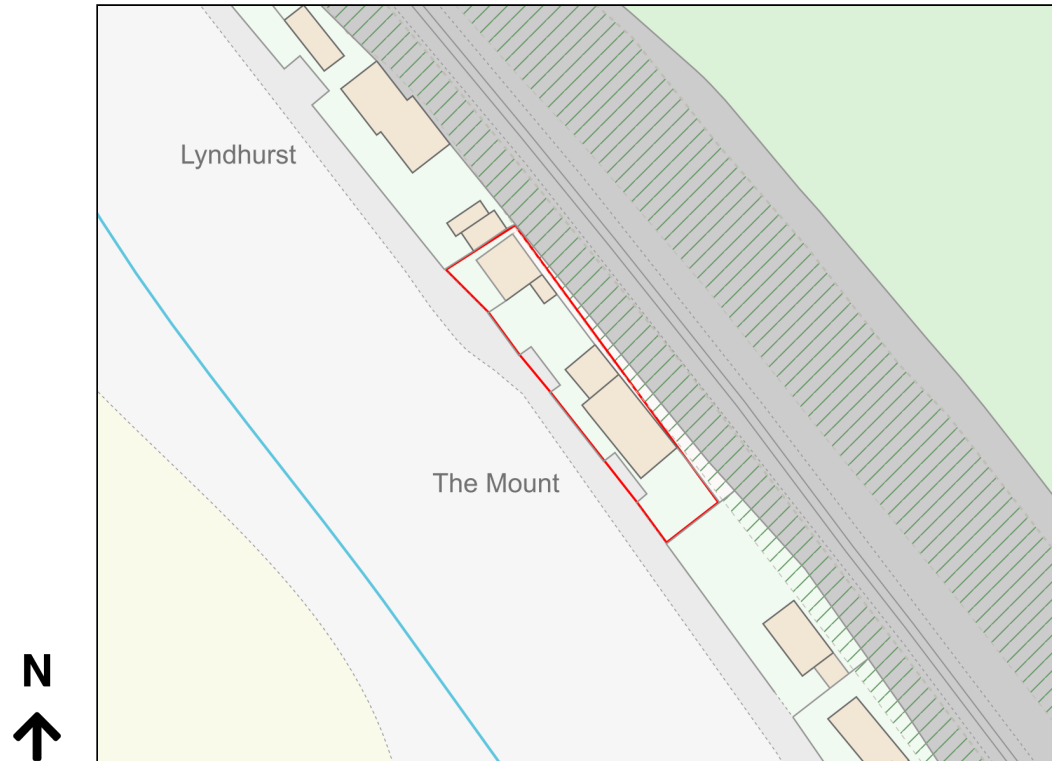

# Location Plan

Site Address: **The Mount, Braystones, Braystones, CA21 2YL**

Date Produced: **13-Oct-2023**

Scale: **1:1250 @A4**

Planning Portal Reference: **PP-12530293v1**