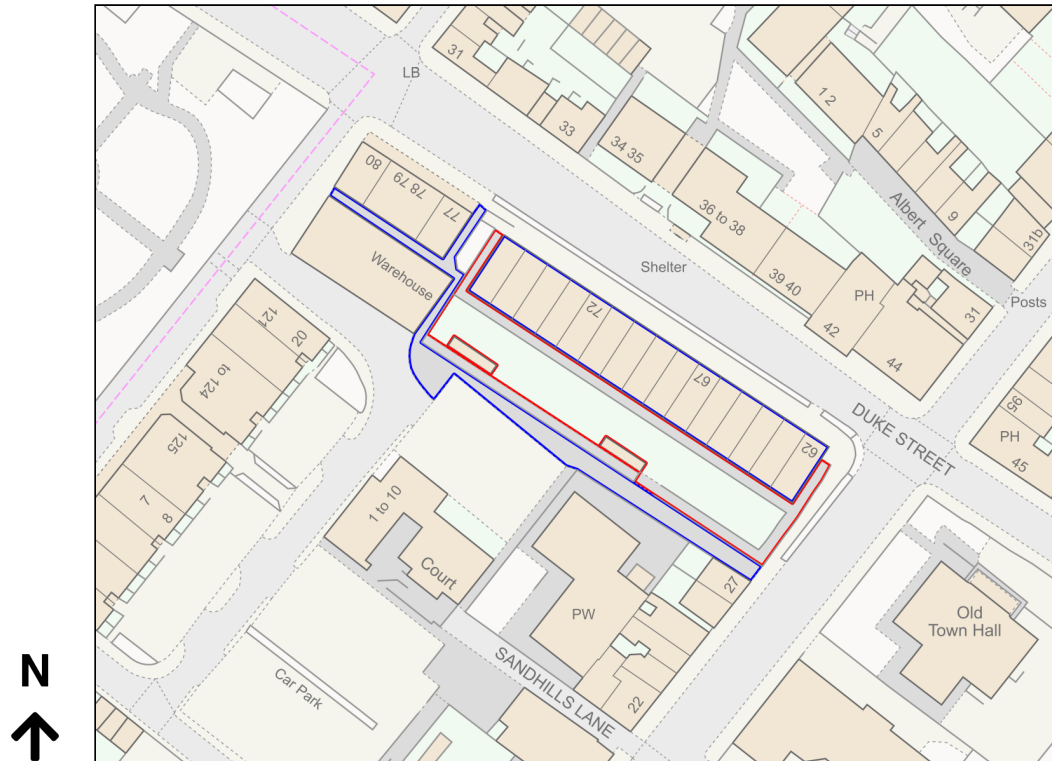

Location Plan

Site Address: 62, Duke Street, Whitehaven, CA28 7NW

Date Produced: 21-Nov-2023

Scale: 1:1250 @A4

Planning Portal Reference: PP-12389179v2