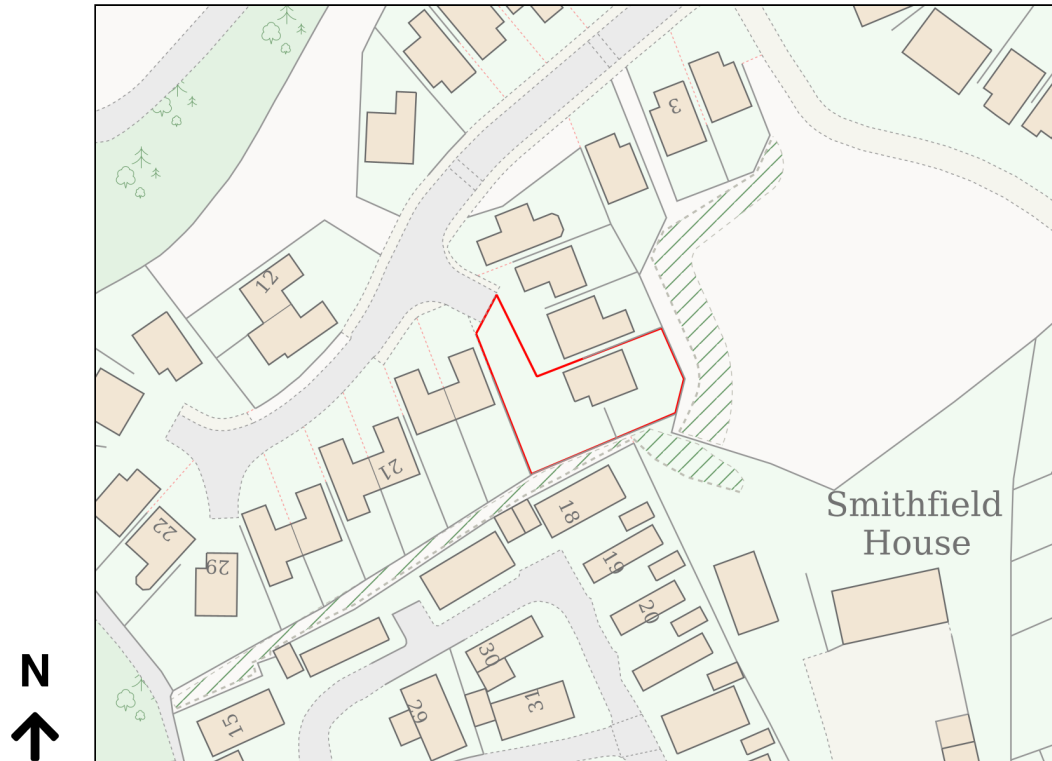

# Location Plan

Site Address: 15, Langhorn Court, Egremont, CA22 2QZ

Date Produced: 04-May-2026

Scale: 1:1250 @A4

Planning Portal Reference: PP-14906845v1