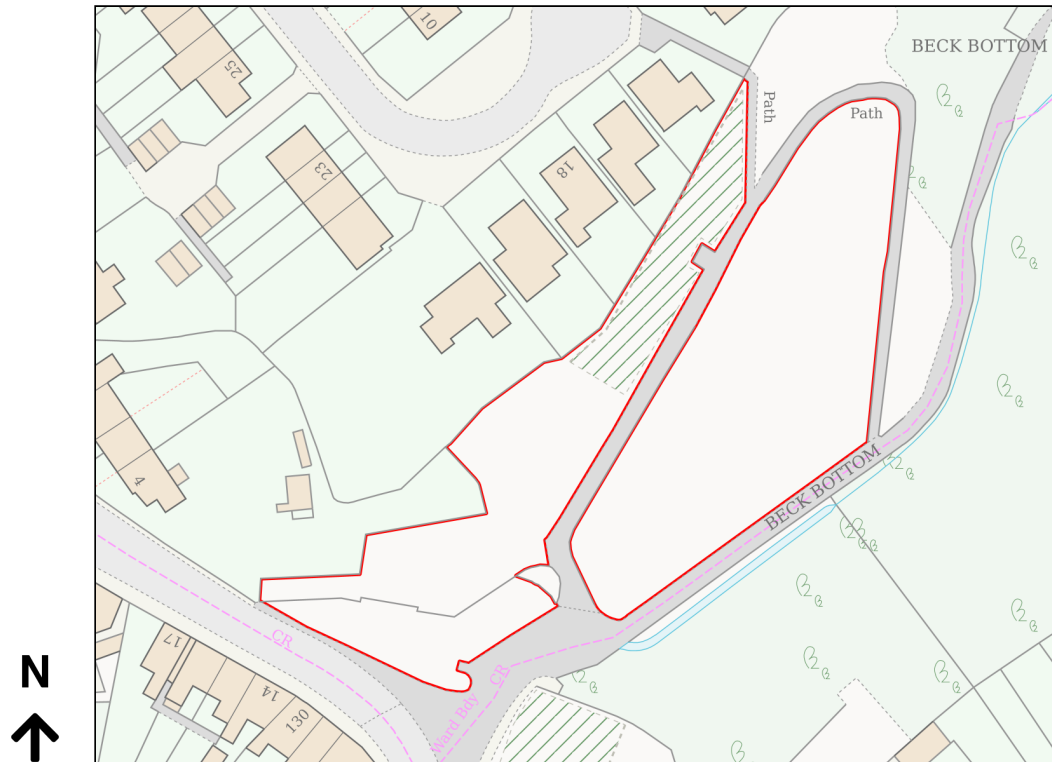

# Location Plan

Site Address: Easting: 298598 Northing: 516888

Date Produced: 25-Mar-2026

Scale: 1:1250 @A4

Planning Portal Reference: PP-14777554v1