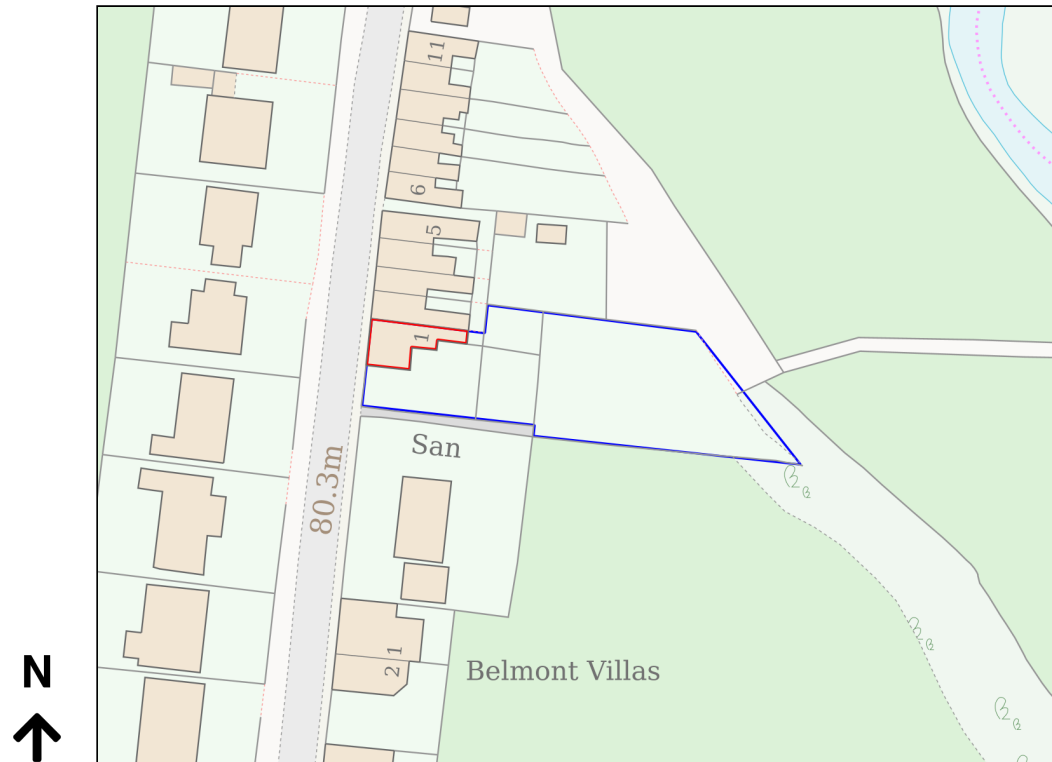

# Location Plan

Site Address: 1, Low Padstow, Padstow, Cleator Moor, CA25 5RB

Date Produced: 06-Apr-2026

Scale: 1:1250 @A4

Planning Portal Reference: PP-14837326v1