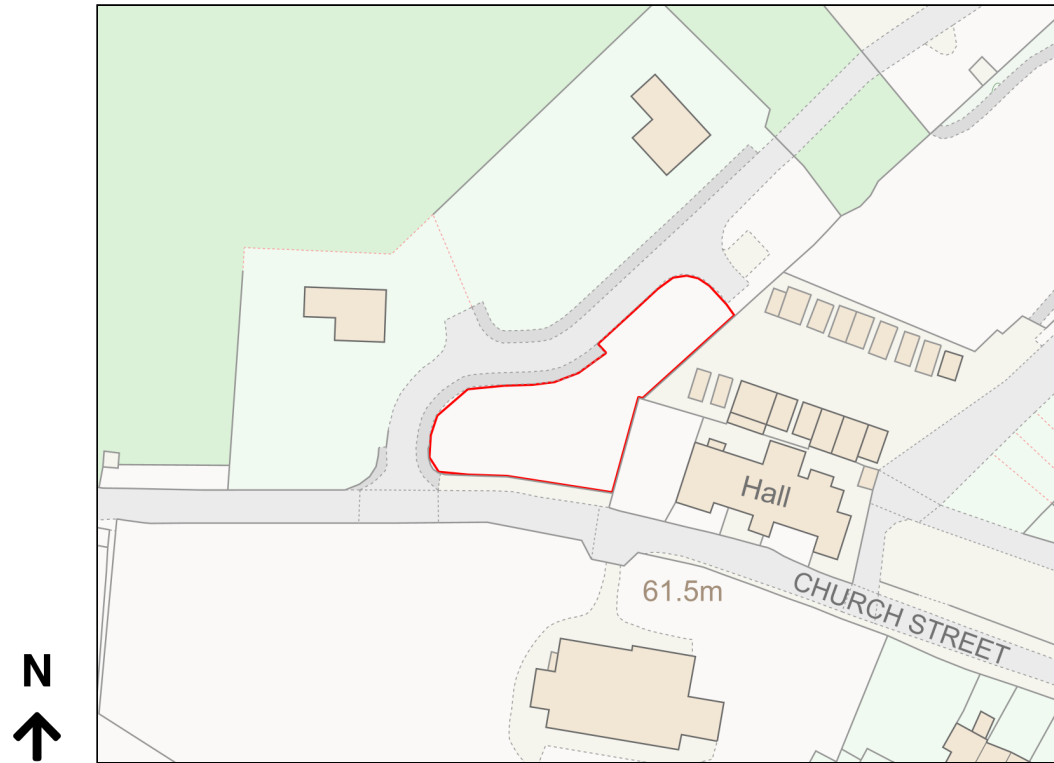

Location Plan

Site Address: Easting: 301411 Northing: 513513

Date Produced: 16-Oct-2023

Scale: 1:1250 @A4

Planning Portal Reference: PP-12531476v1