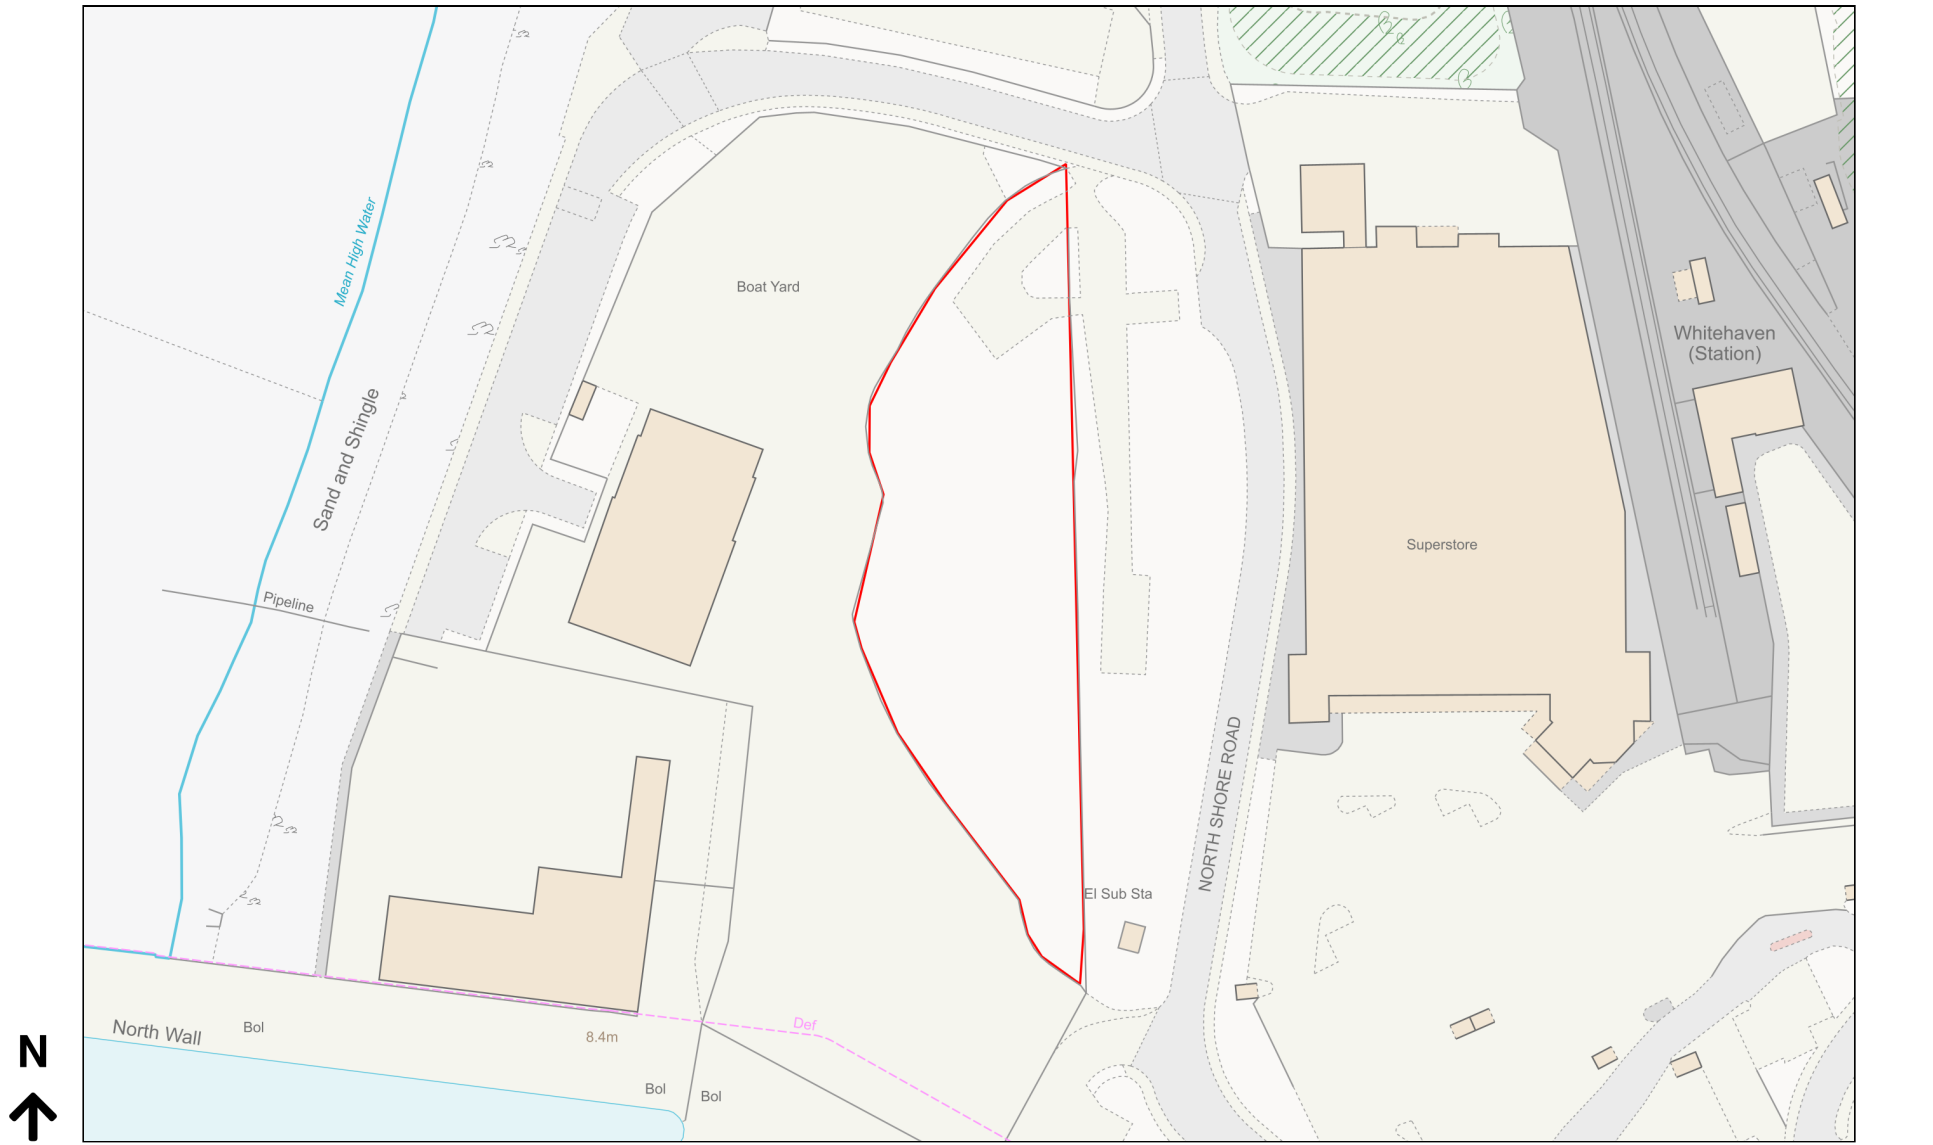

Location Plan

Site Address: Whitehaven Marina, Marina Office, Bulwark Quay, Whitehaven, CA28 7HS

Date Produced: 13-Oct-2023

Scale: 1:1250 @A4

Planning Portal Reference: PP-12528944v1