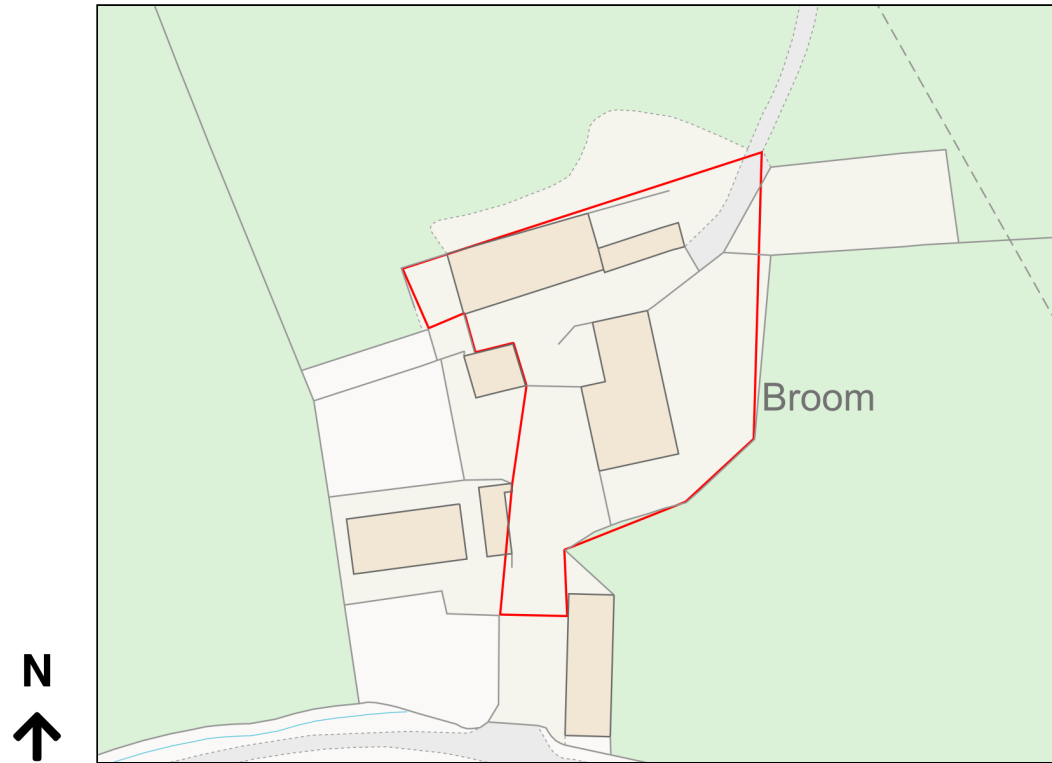

Location Plan

Site Address: **Broom How, Broom, Hallsenna, Halsenna, CA19 1YB**

Date Produced: **01-Oct-2023**

Scale: **1:1250 @A4**

Planning Portal Reference: **PP-12498106v1**