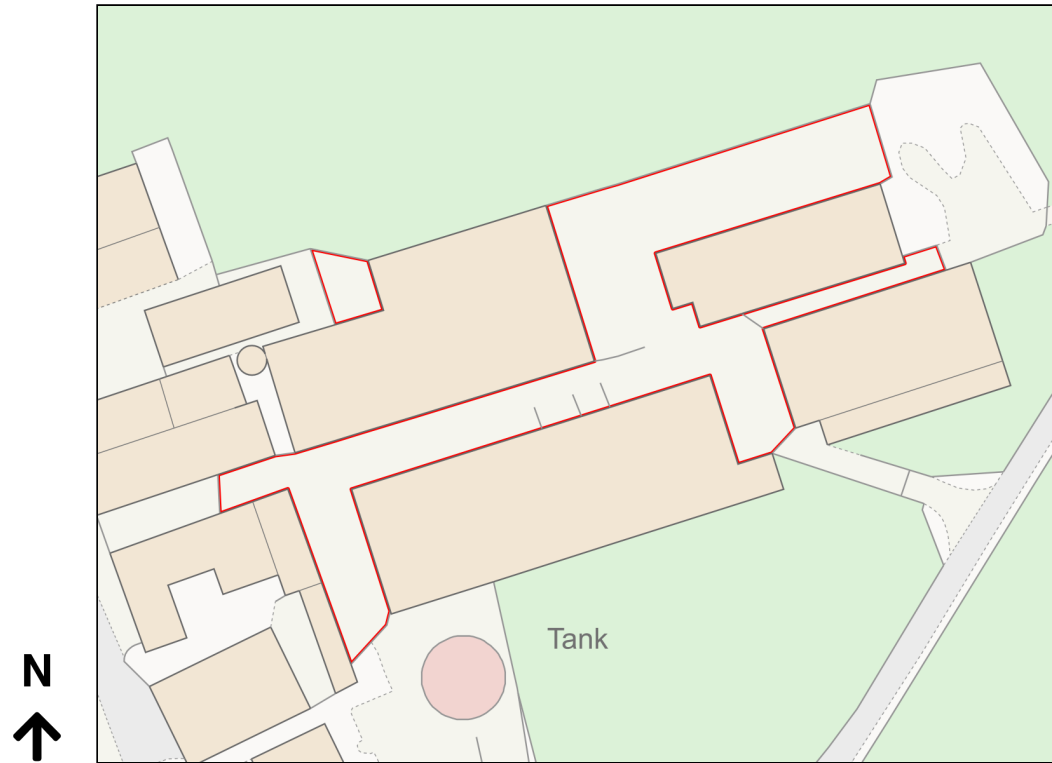

Location Plan

Site Address: Seascale Hall, From The A595t To The B5344, Seascale, CA20 1EH

Date Produced: 01-Oct-2023

Scale: 1:1250 @A4

Planning Portal Reference: PP-12497905v1