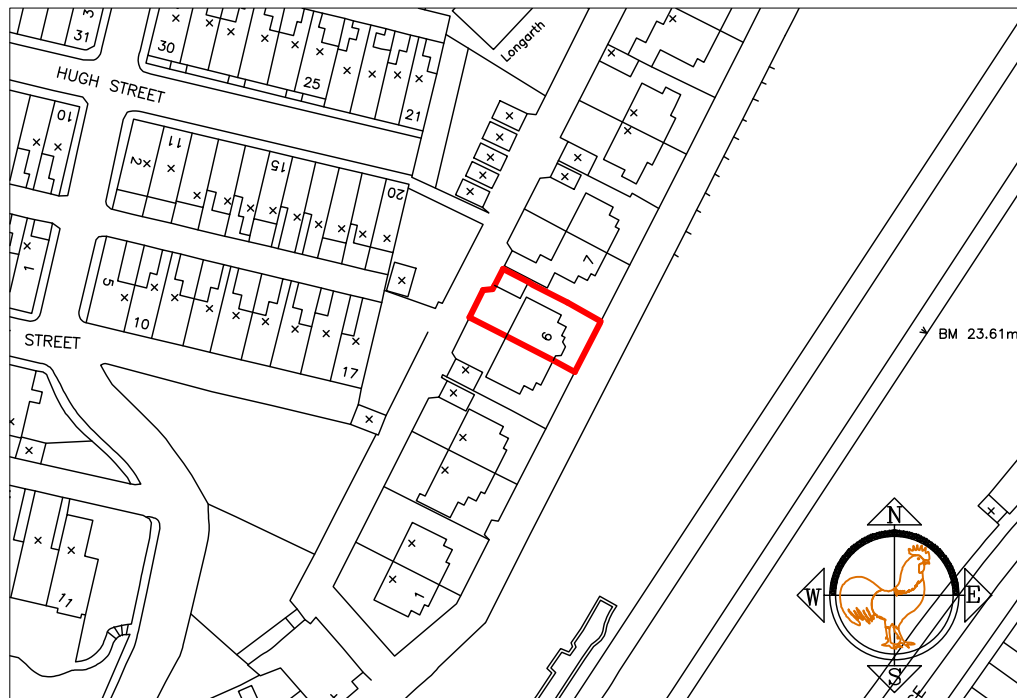

Existing Location Plan  
Scale 1/500

Proposed Location Plan  
Scale 1/500

Existing Location Plan  
Scale 1/1250

Proposed Location Plan  
Scale 1/1250

The drawing is the property of JTS Architectural services, and is not to be copied, used or shown to any third party without written consent.

Address	6 Earls Road, Whitehaven, Cumbria
Title Project	Location Plans- DWG07 Single Storey Side Extension Planning Application Drawing
Scale	1/500 & 1/1250