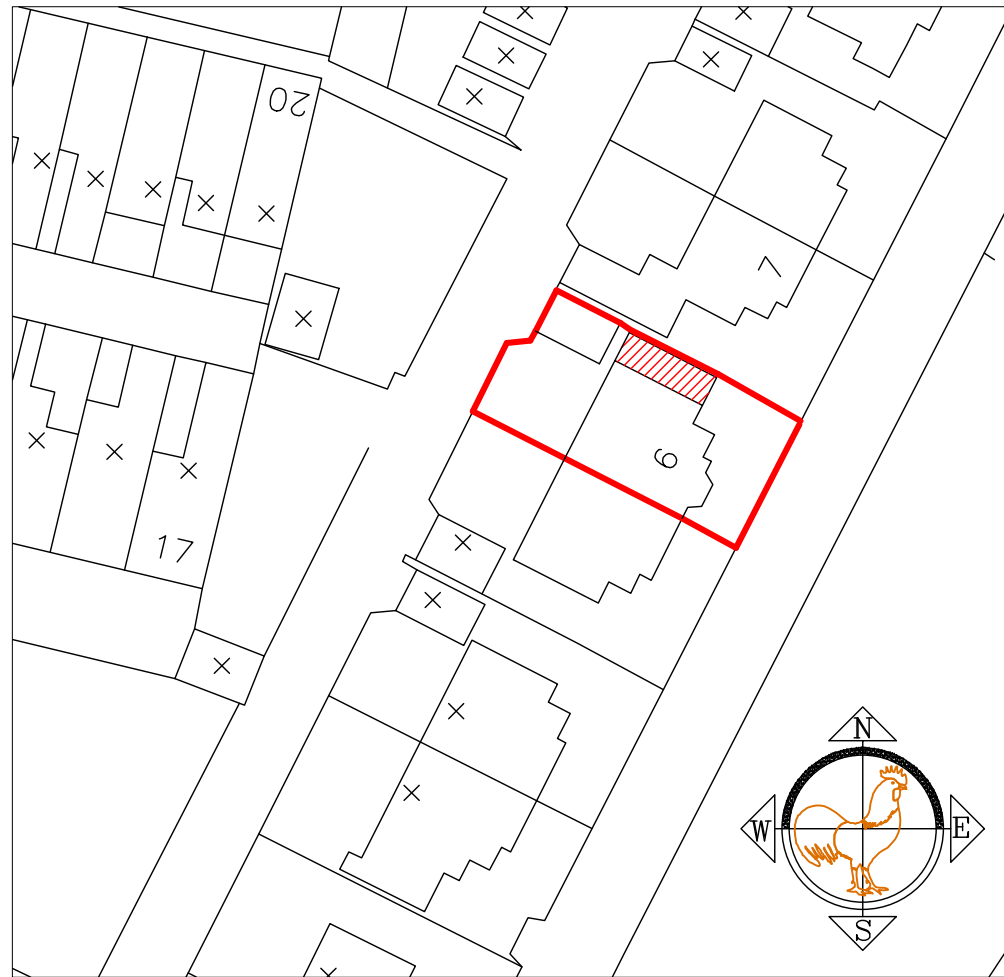

Existing Location Plan  
Scale 1/500

Proposed Location Plan  
Scale 1/500

Existing Location Plan  
Scale 1/1250

Proposed Location Plan  
Scale 1/1250

The drawing is the property of JTS Architectural services, and is not to be copied, used or shown to any third party without written consent.

Address	6 Earls Road, Whitehaven, Cumbria
Title Project	Location Plans- DWG07 Single Storey Side Extension Planning Application Drawing
Scale	1/500 & 1/1250