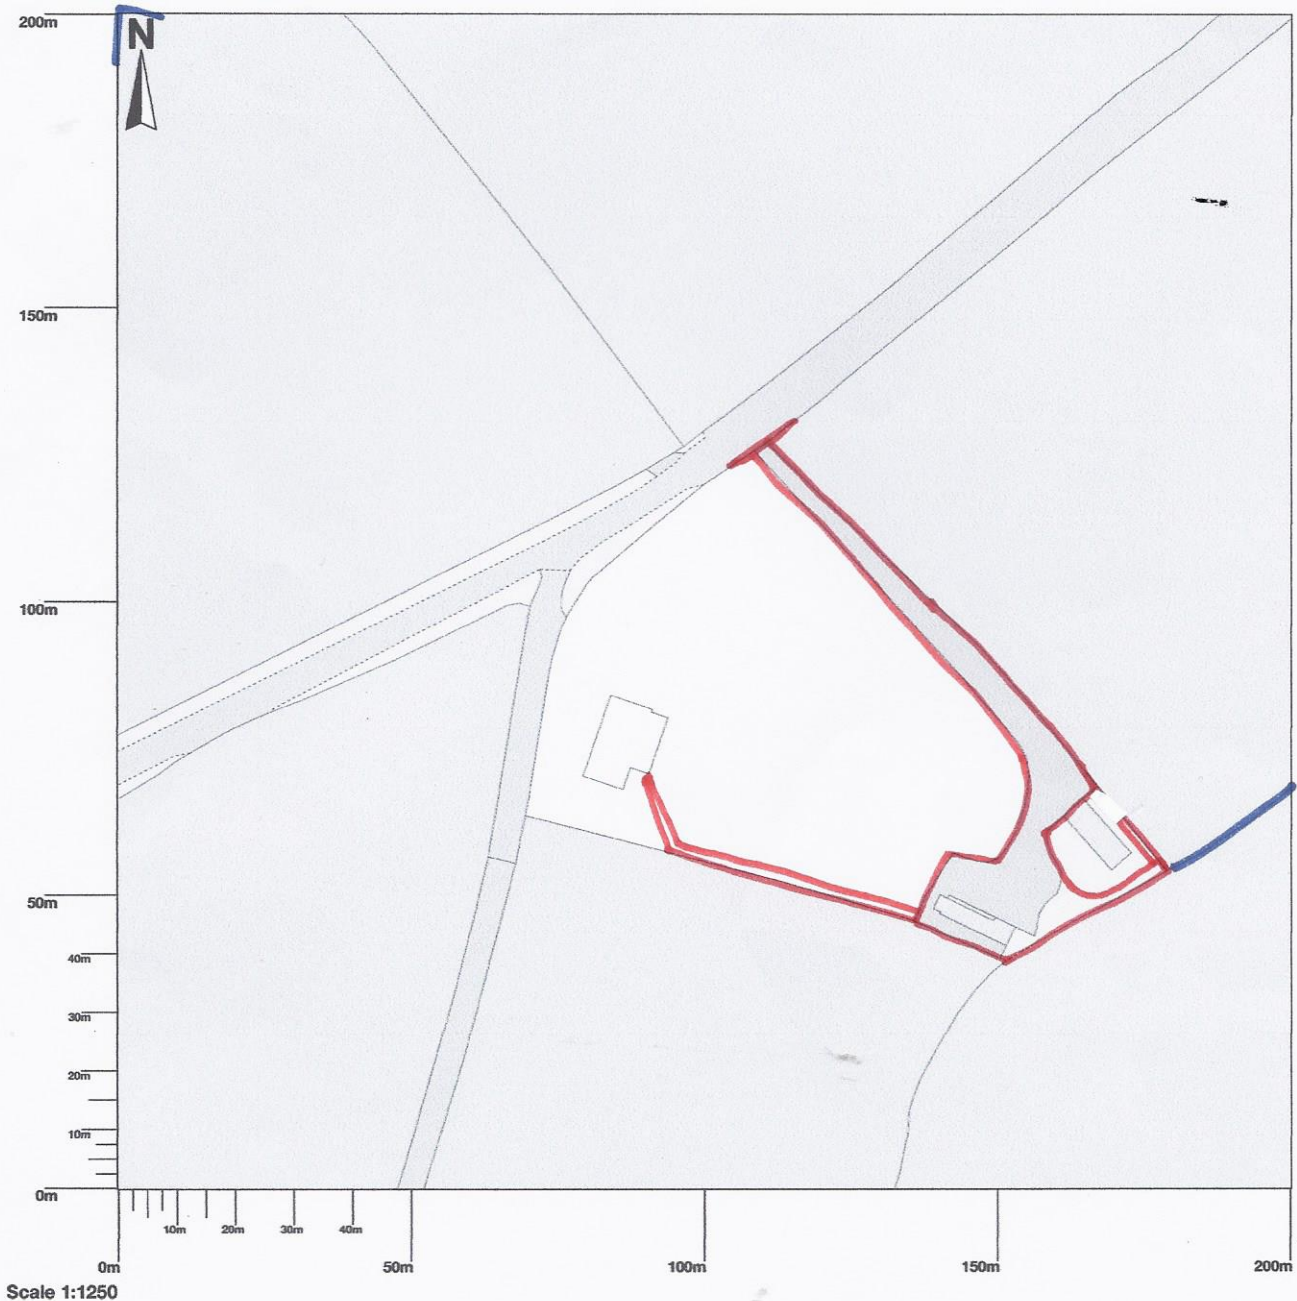

Squeezy Barn, Holmrook, CA19 1AB

LOCATION PLAN PBI d

Map area bounded by: 306817,501677 307017,501877. Produced on 18 December 2021 from the OS National Geographic Database. Reproduction in whole or part is prohibited without the prior permission of Ordnance Survey. © Crown copyright 2021. Supplied by UKPlanningMaps.com a licensed OS partner (100054135). Unique plan reference: p4b/uk/729768/986994