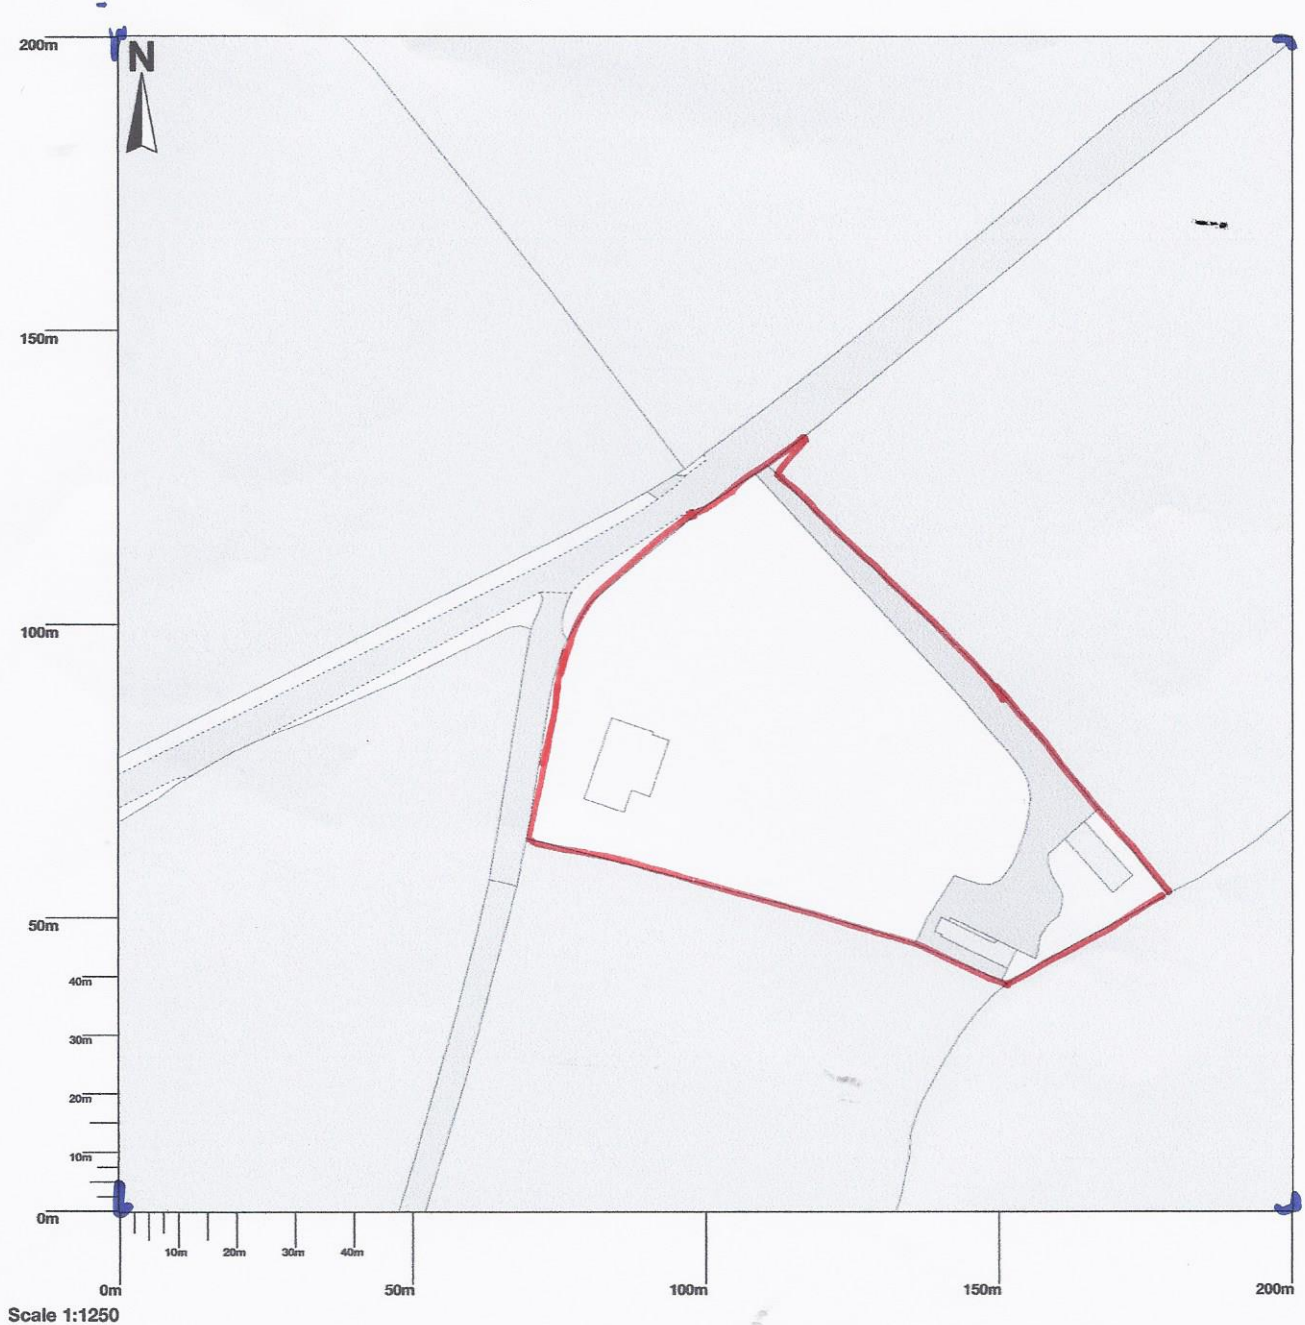

Squeezy Barn, Holmrook, CA19 1AB

LOCATION PLAN PB1C

Map area bounded by: 306817,501677 307017,501877. Produced on 18 December 2021 from the OS National Geographic Database. Reproduction in whole or part is prohibited without the prior permission of Ordnance Survey. © Crown copyright 2021. Supplied by UKPlanningMaps.com a licensed OS partner (100054135). Unique plan reference: p4b/uk/729768/986994