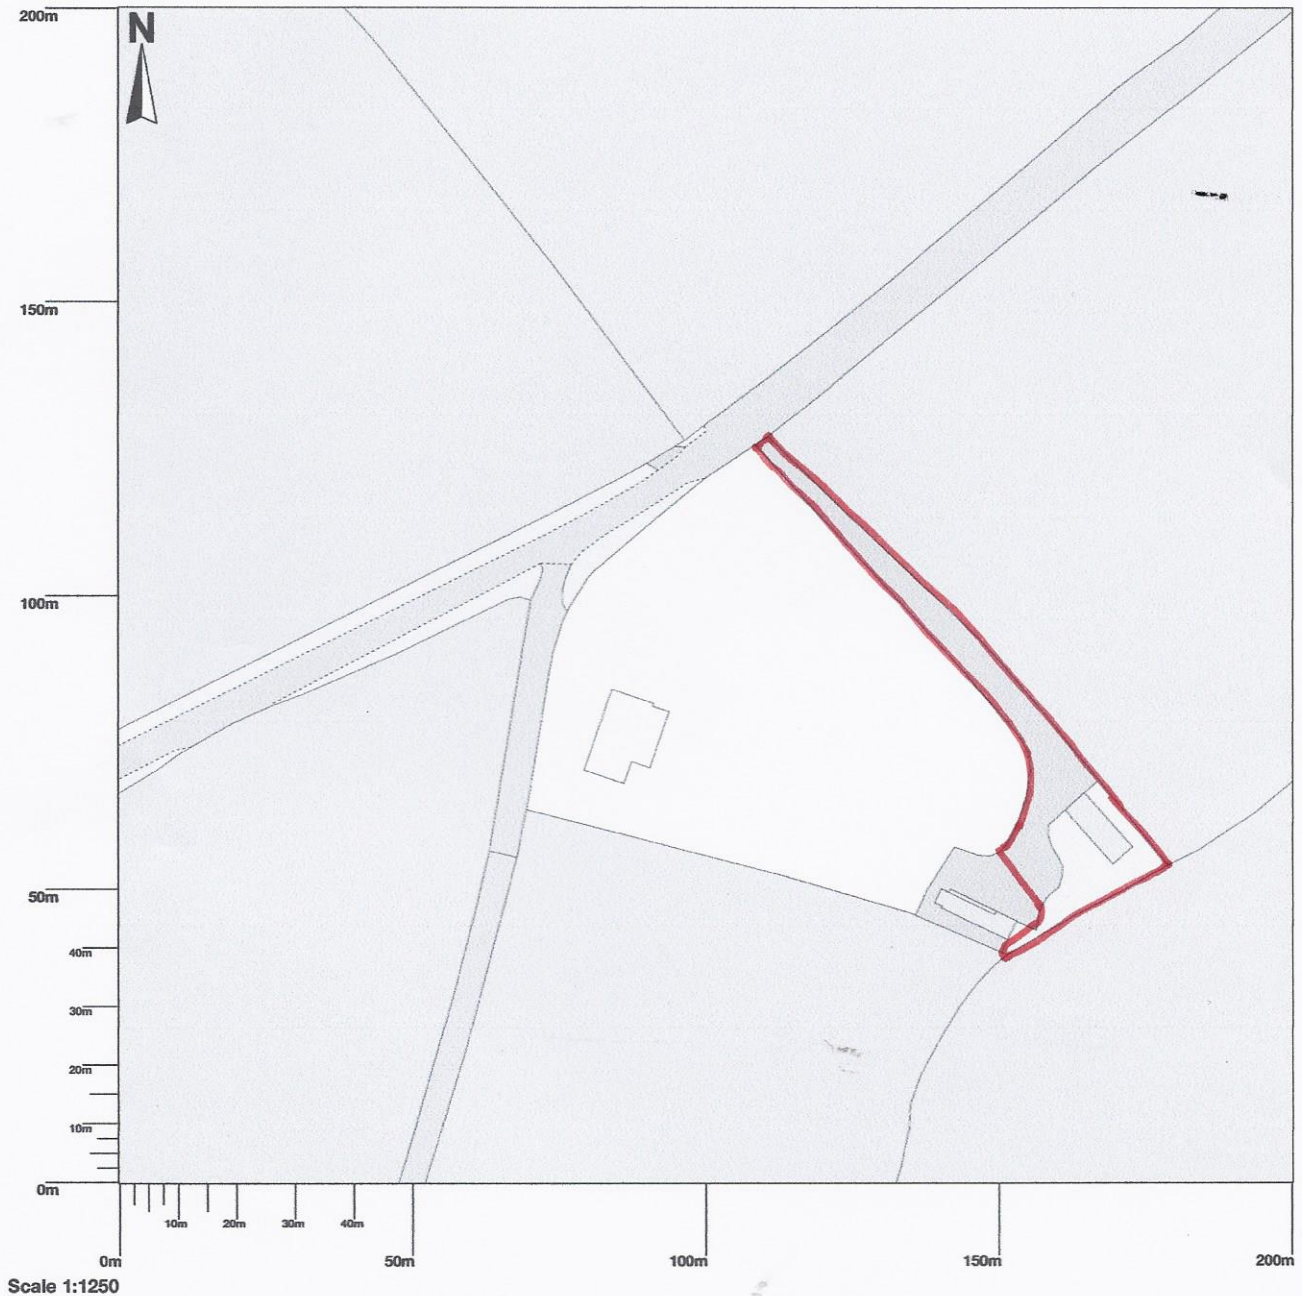

Squeezy Barn, Holmrook, CA19 1AB

LOCATION PLAN PB1C

Map area bounded by: 306817,501677 307017,501877. Produced on 18 December 2021 from the OS National Geographic Database. Reproduction in whole or part is prohibited without the prior permission of Ordnance Survey. © Crown copyright 2021. Supplied by UKPlanningMaps.com a licensed OS partner (100054135). Unique plan reference: p4b/uk/729768/986994