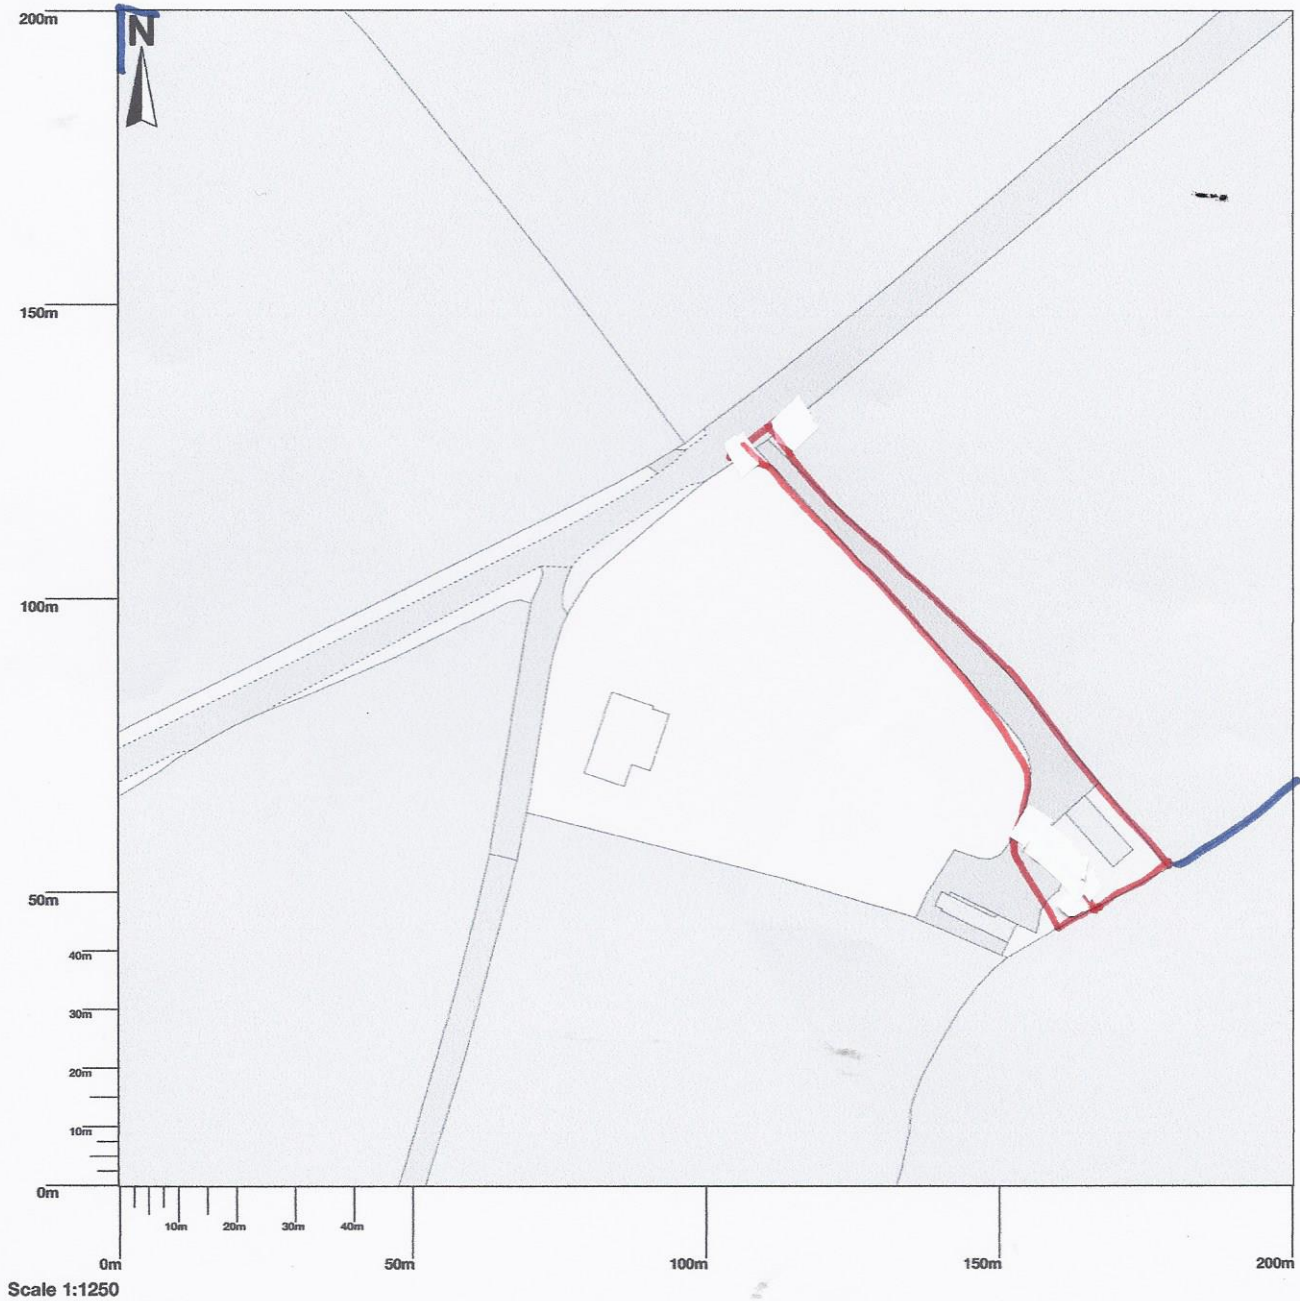

Squeezy Barn, Holmrook, CA19 1AB

LOCATION PLAN PB16

Map area bounded by: 306817,501677 307017,501877. Produced on 18 December 2021 from the OS National Geographic Database. Reproduction in whole or part is prohibited without the prior permission of Ordnance Survey. © Crown copyright 2021. Supplied by UKPlanningMaps.com a licensed OS partner (100054135). Unique plan reference: p4b/uk/729768/986994