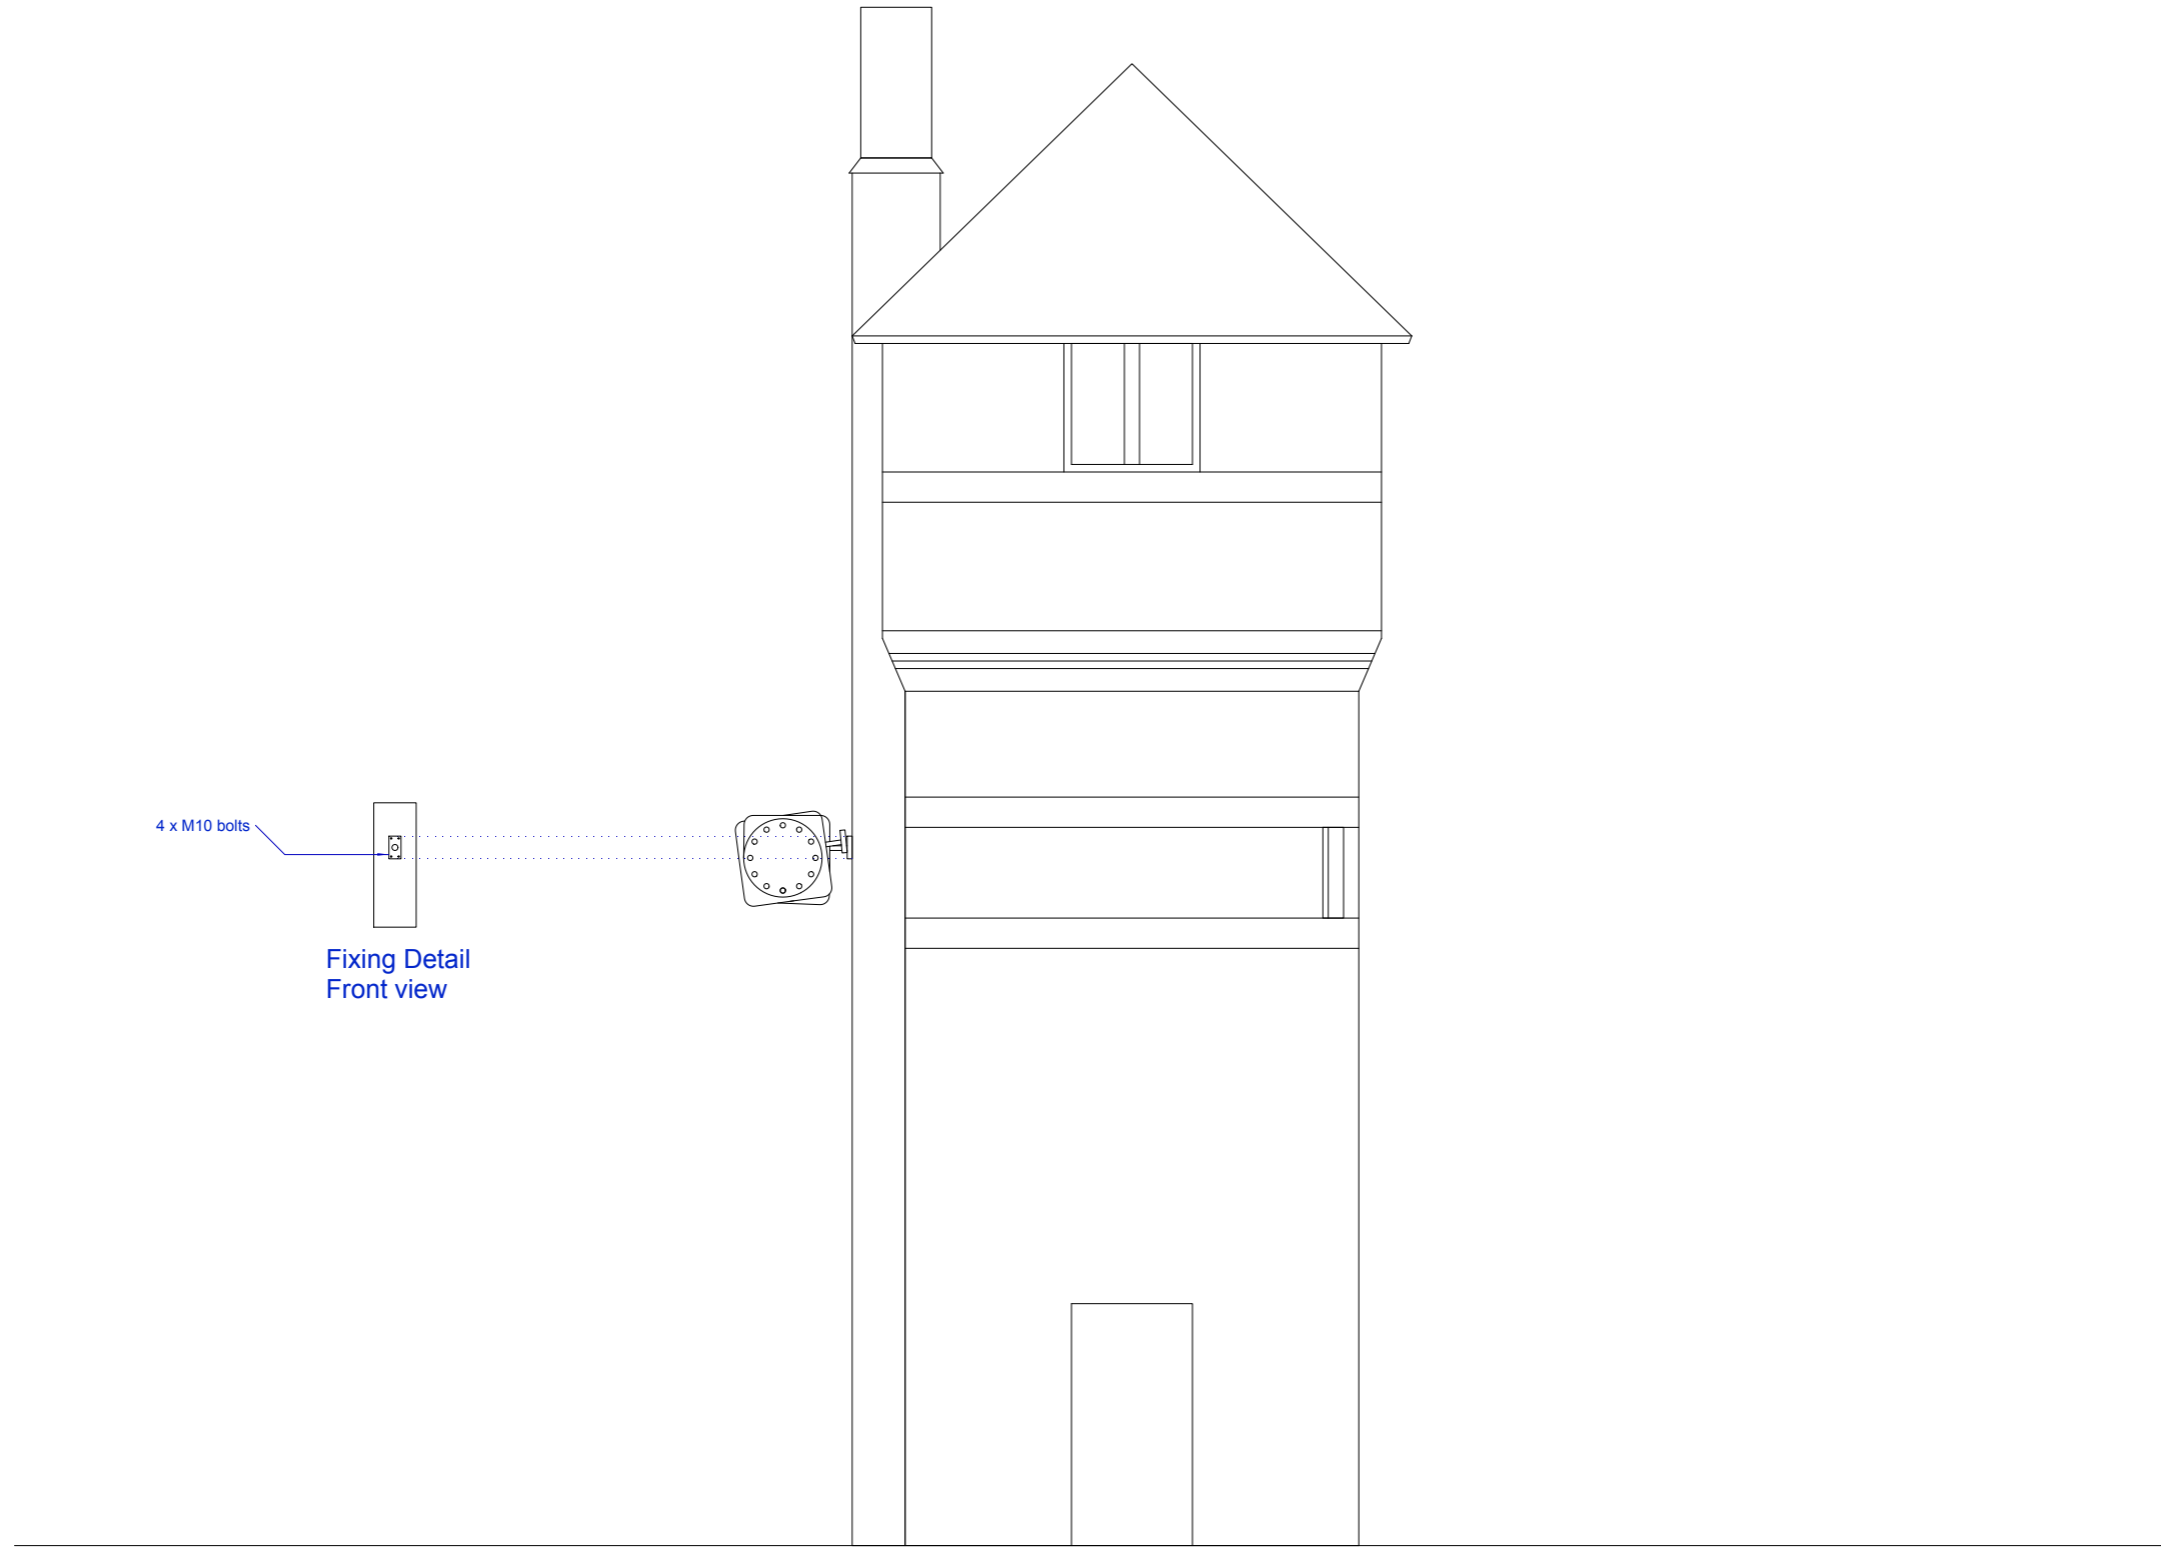

Notes

Revisions

Scale Bar
↑

Client
Aldo Rinaldi

Project
Ryan Gander (Seascale)

Drawing Title
Location Plan

Drawing n **Rev**
01

Project n **Status**
007

Ryan Gander (Seascale)

Drawing Title
Block Plan

Drawing n **Rev**
02

Project n **Status**
007

Drawn by **Checked by**
FR FR

Scale **Date**
1 : 100 @ A3 15/02/2023
1 : 50 @ A1

Notes

Revisions

Scale Bar

Client

Aldo Rinaldi

Project

Ryan Gander (Seascale)

Drawing Title
Elevation

Drawing n	Rev
03	

Project n	Status
007	