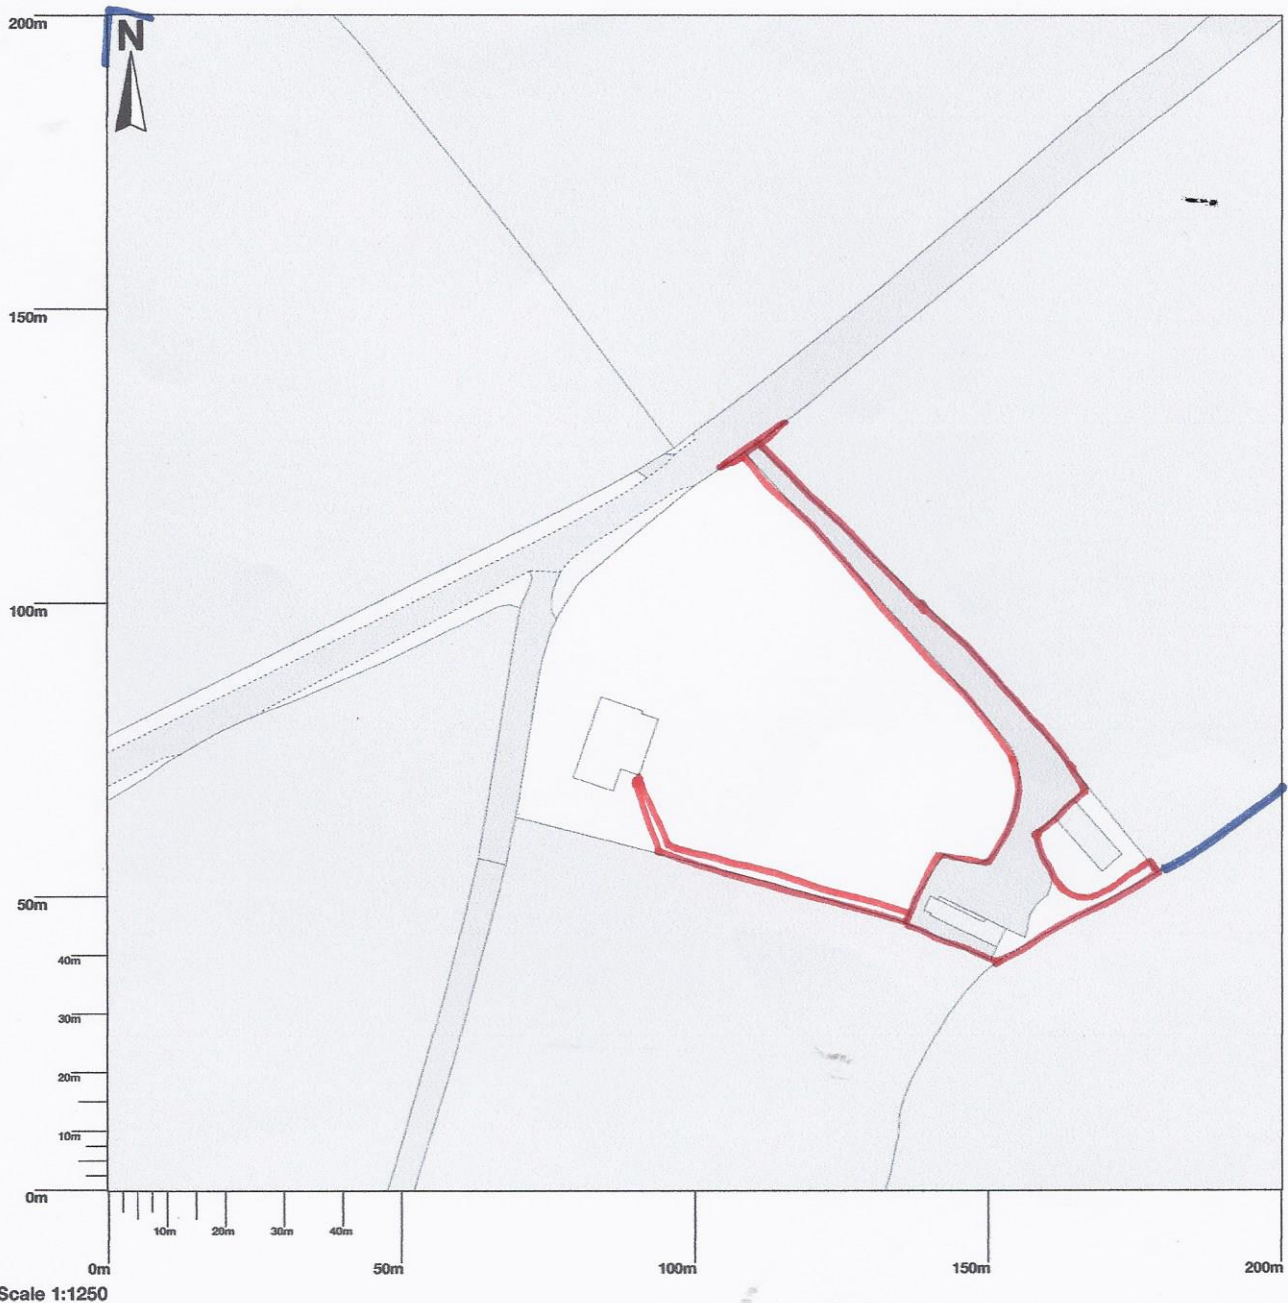

Squeezy Barn, Holmrook, CA19 1AB

LOCATION PLAN PB16

Map area bounded by: 306817,501677 307017,501877. Produced on 18 December 2021 from the OS National Geographic Database. Reproduction in whole or part is prohibited without the prior permission of Ordnance Survey. © Crown copyright 2021. Supplied by UKPlanningMaps.com a licensed OS partner (100054135). Unique plan reference: p4b/uk/729768/986994