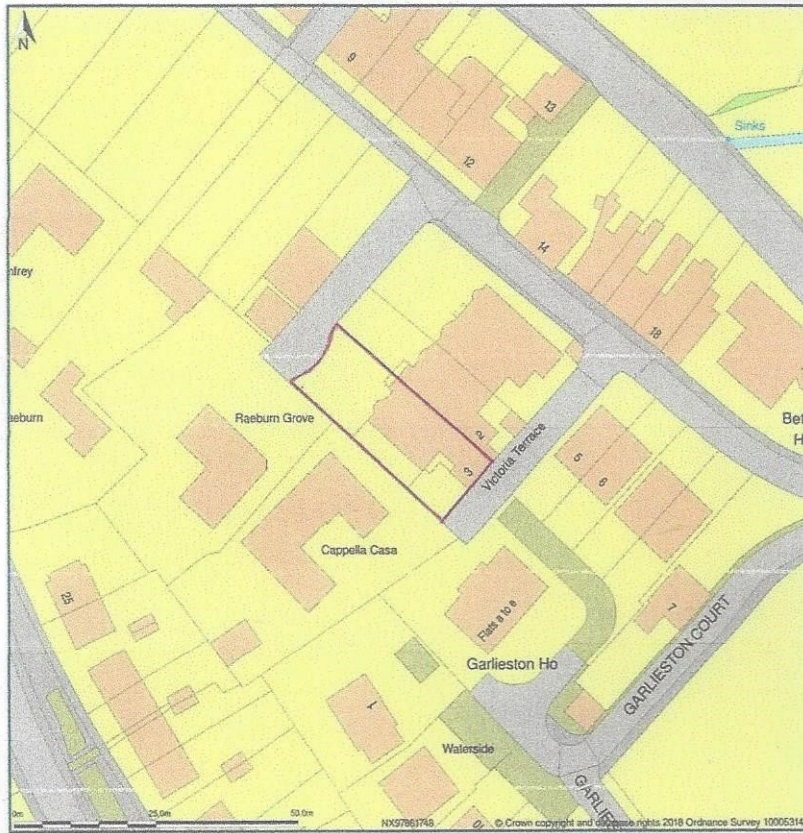

Lyndhurst, 3, Victoria Terrace, Whitehaven, Cumbria, CA28 8AB

Site Plan shows area bounded by: 297793.3, 517418.35, 297934.72, 517559.77 (at a scale of 1:1250), OSGridRef: NX97861748. The representation of a road, track or path is no evidence of a right of way. The representation of features as lines is no evidence of a property boundary.

Produced on 4th Apr 2018 from the Ordnance Survey National Geographic Database and incorporating surveyed revision available at this date. Reproduction in whole or part is prohibited without the prior permission of Ordnance Survey. © Crown copyright 2018. Supplied by www.buyaplan.co.uk a licensed Ordnance Survey partner (100053143). Unique plan reference: #00310382-CBD098