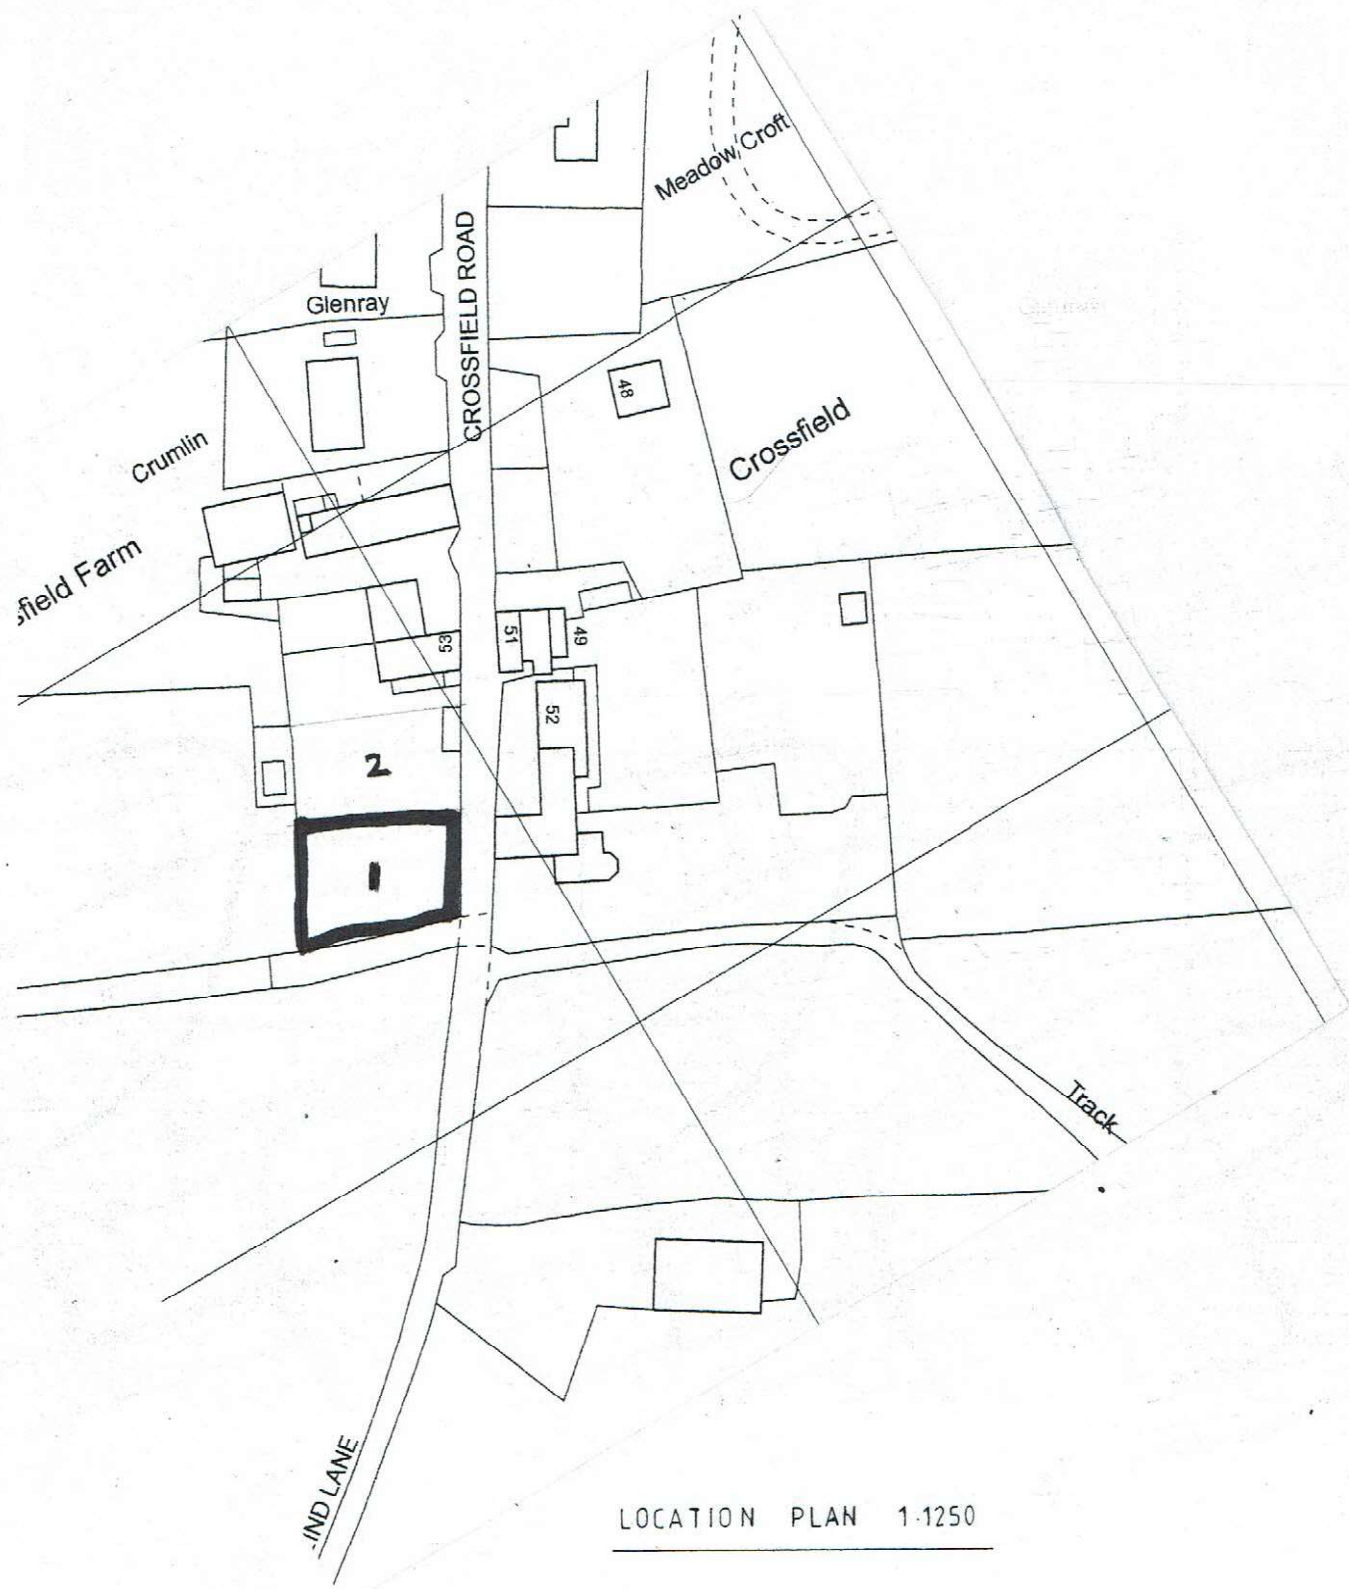

dwelling) on plots 1 and 2 at 53 Crossfield House
Cross field Road Clontarf Moor
SITE BLOCK LAYOUT AND LOCATION PLAN
scales 1.500/1.1250

LOCATION PLAN 1:1250