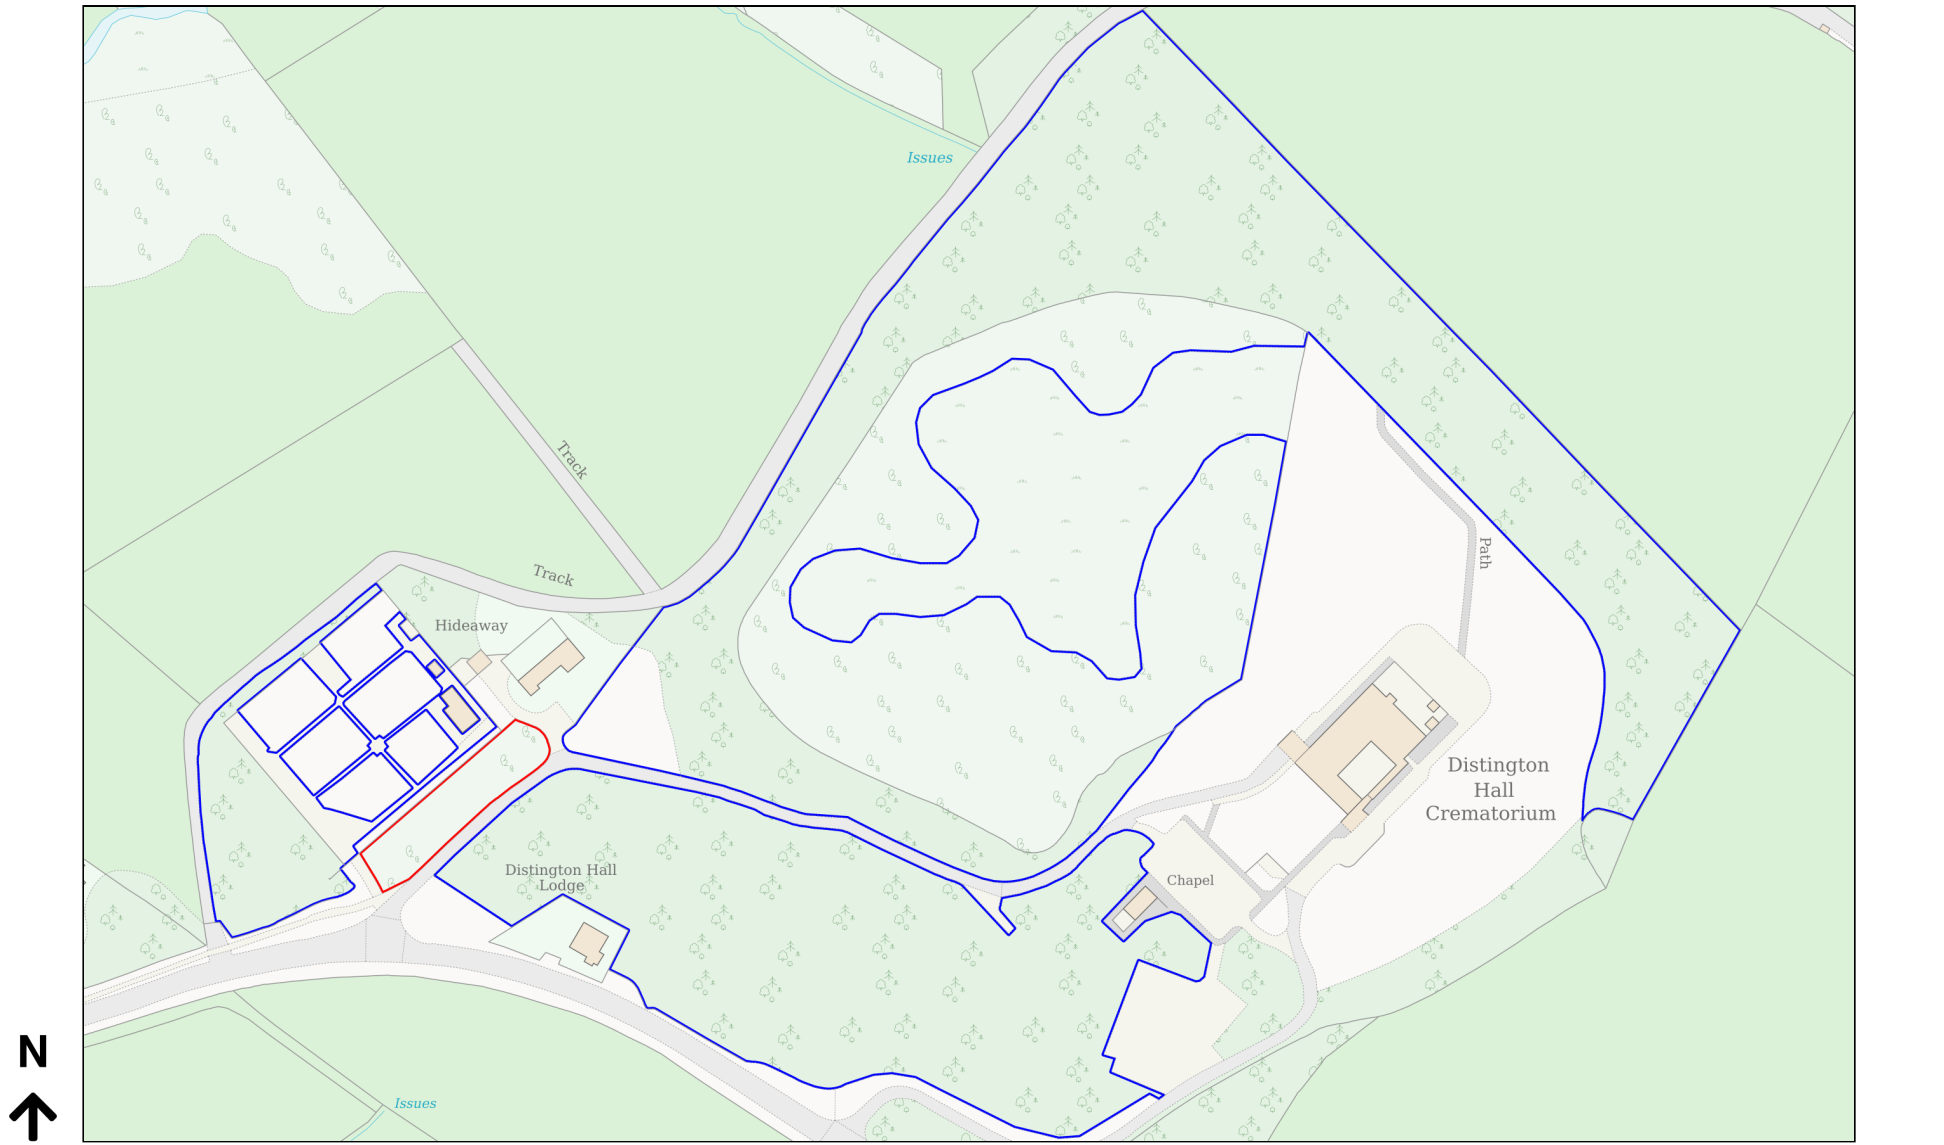

Location Plan

Site Address: Office, The Victorian Walled Garden At Distington Hall, Distington To Parton, Distington, CA14 4QY

Date Produced: 08-May-2026

Scale: 1:2500 @A4

Planning Portal Reference: PP-14919667v1