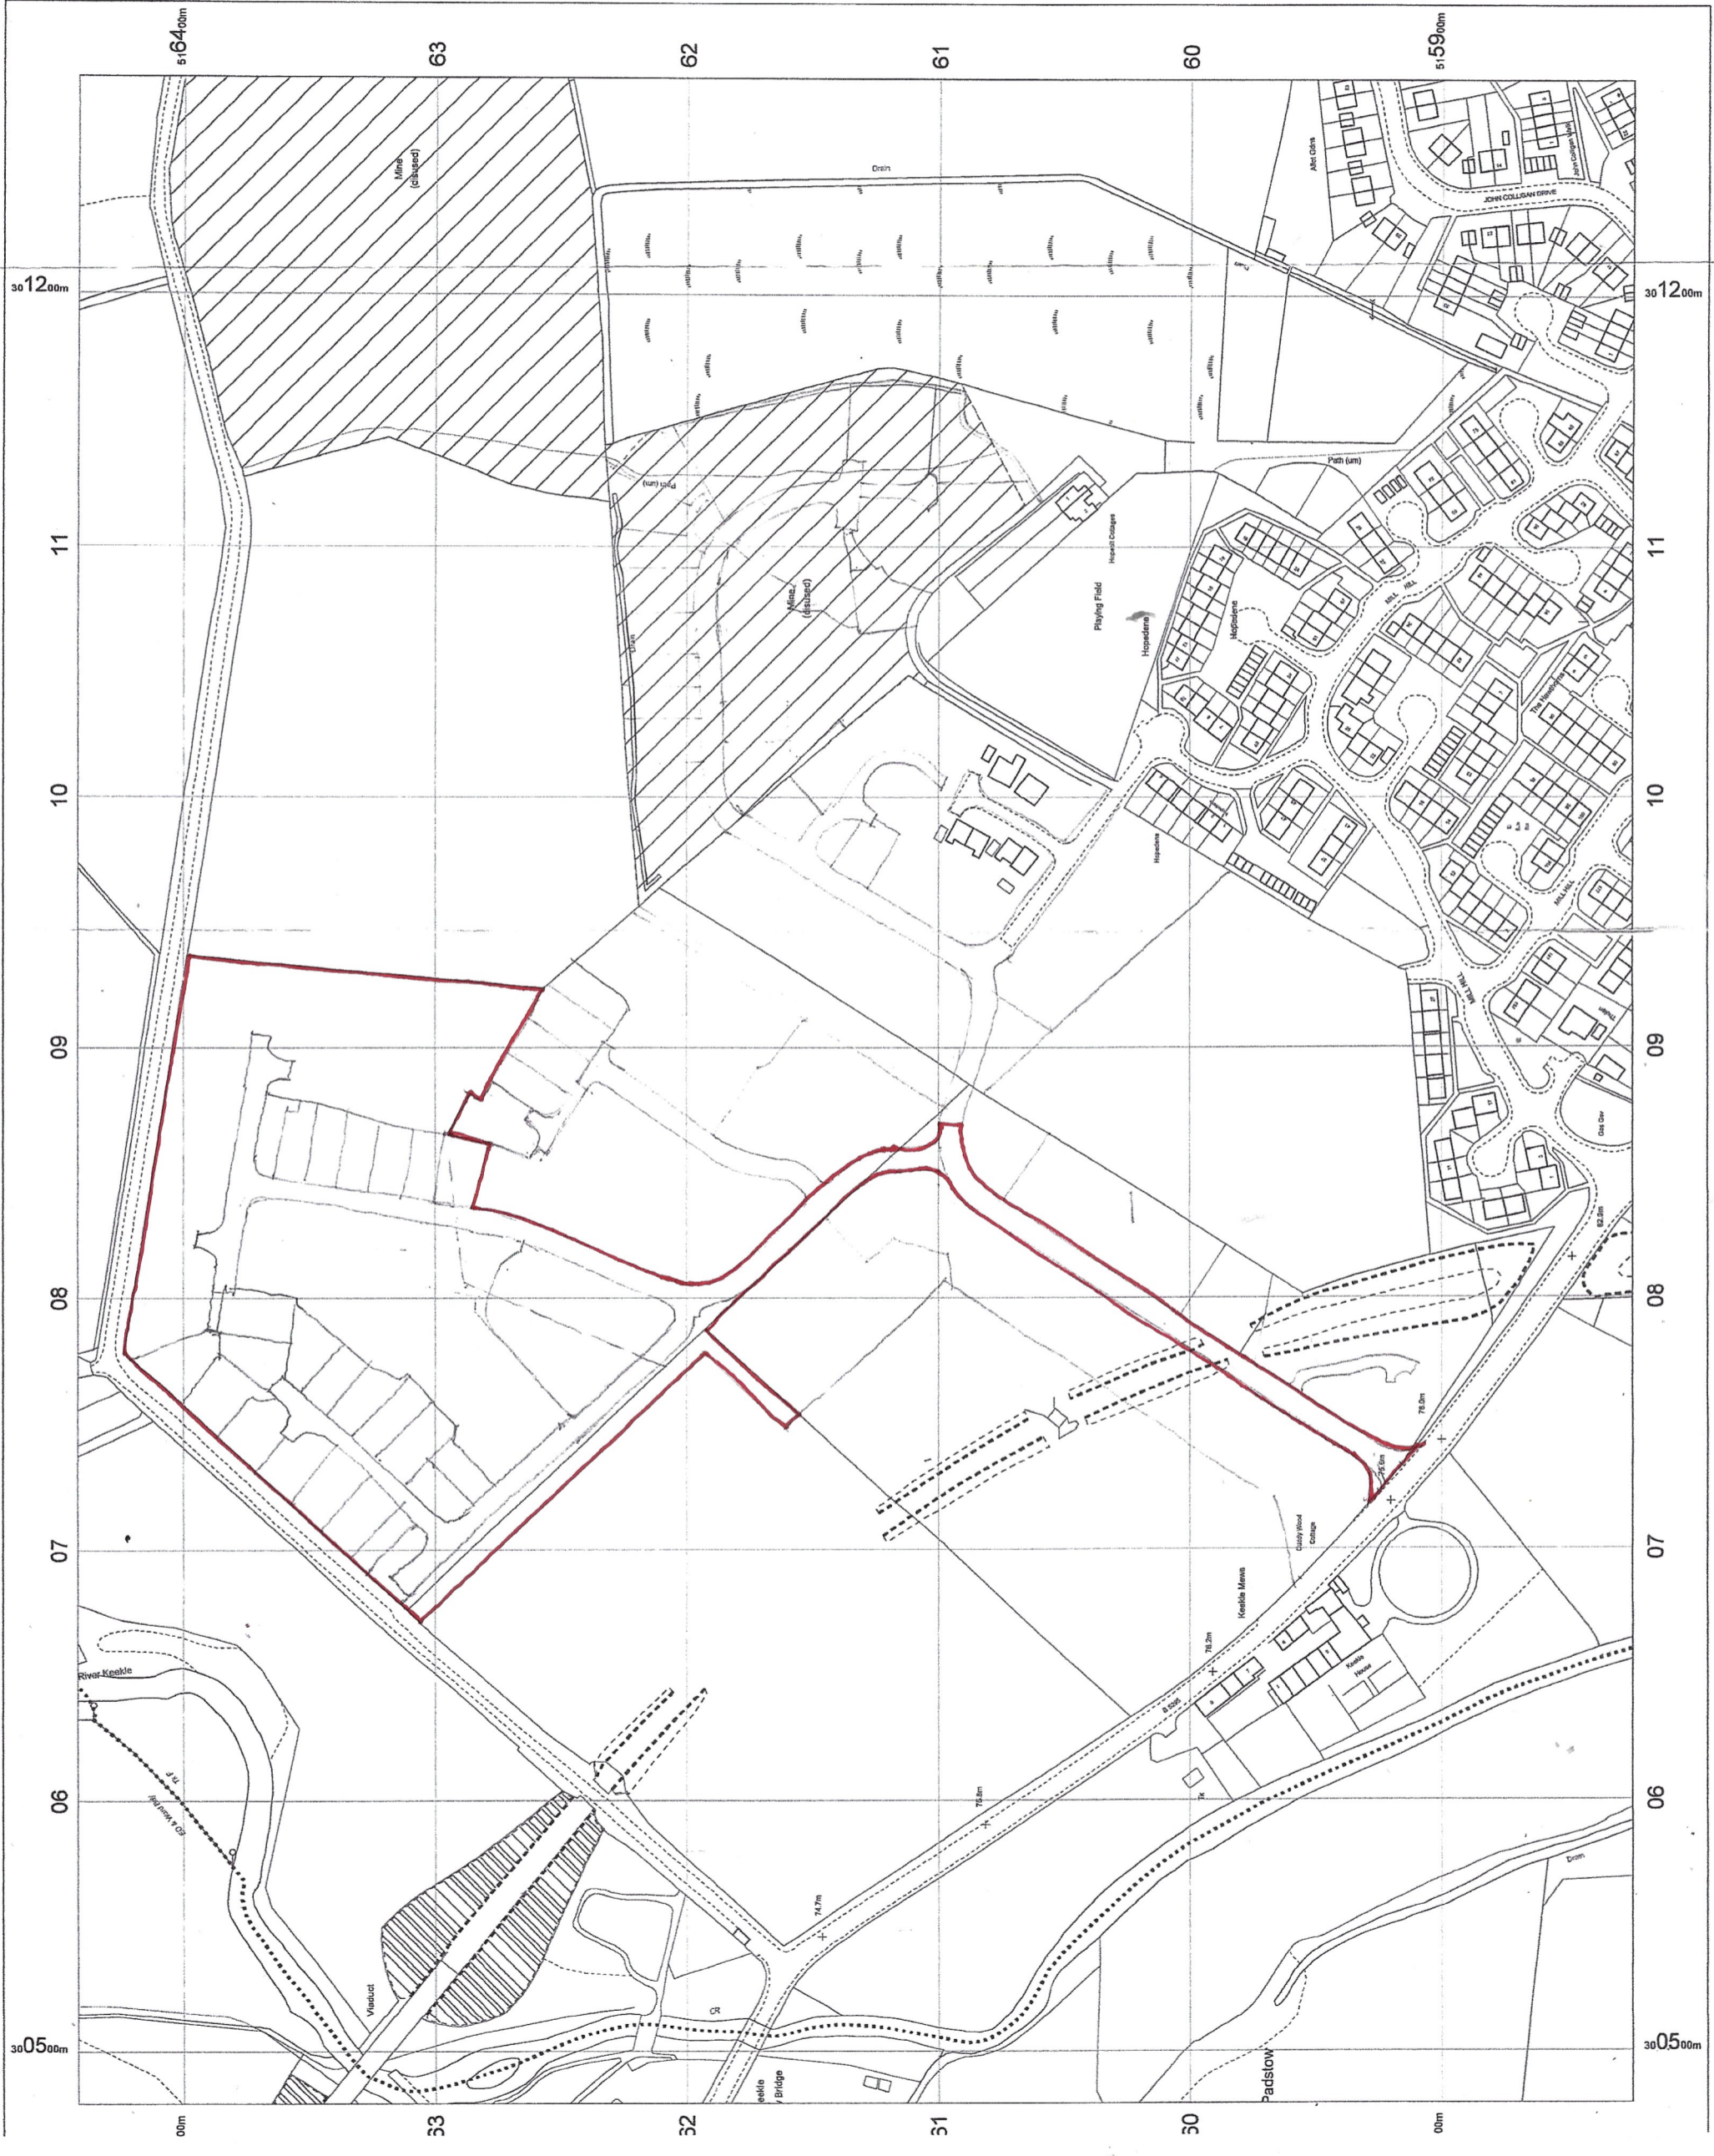

•PW6.N.06/11/542-100•

Land off Mill Hill
Cleator Moor
Cumbria
CA25 5RU

OS MasterMap 1250/2500/
20 March 201
MDP-003
www.malcqjmhughes
1:2500 scale print at A3, C
300885 E, 516
©Crown Copyright Ord
Survey, Licence no. 1000
Mapping
sourced from
OS
Ordnance
Survey

MALCOLM HUGHES
LAND SURVEYOR
Chartered Land Survey

Tel: 0161 926 06