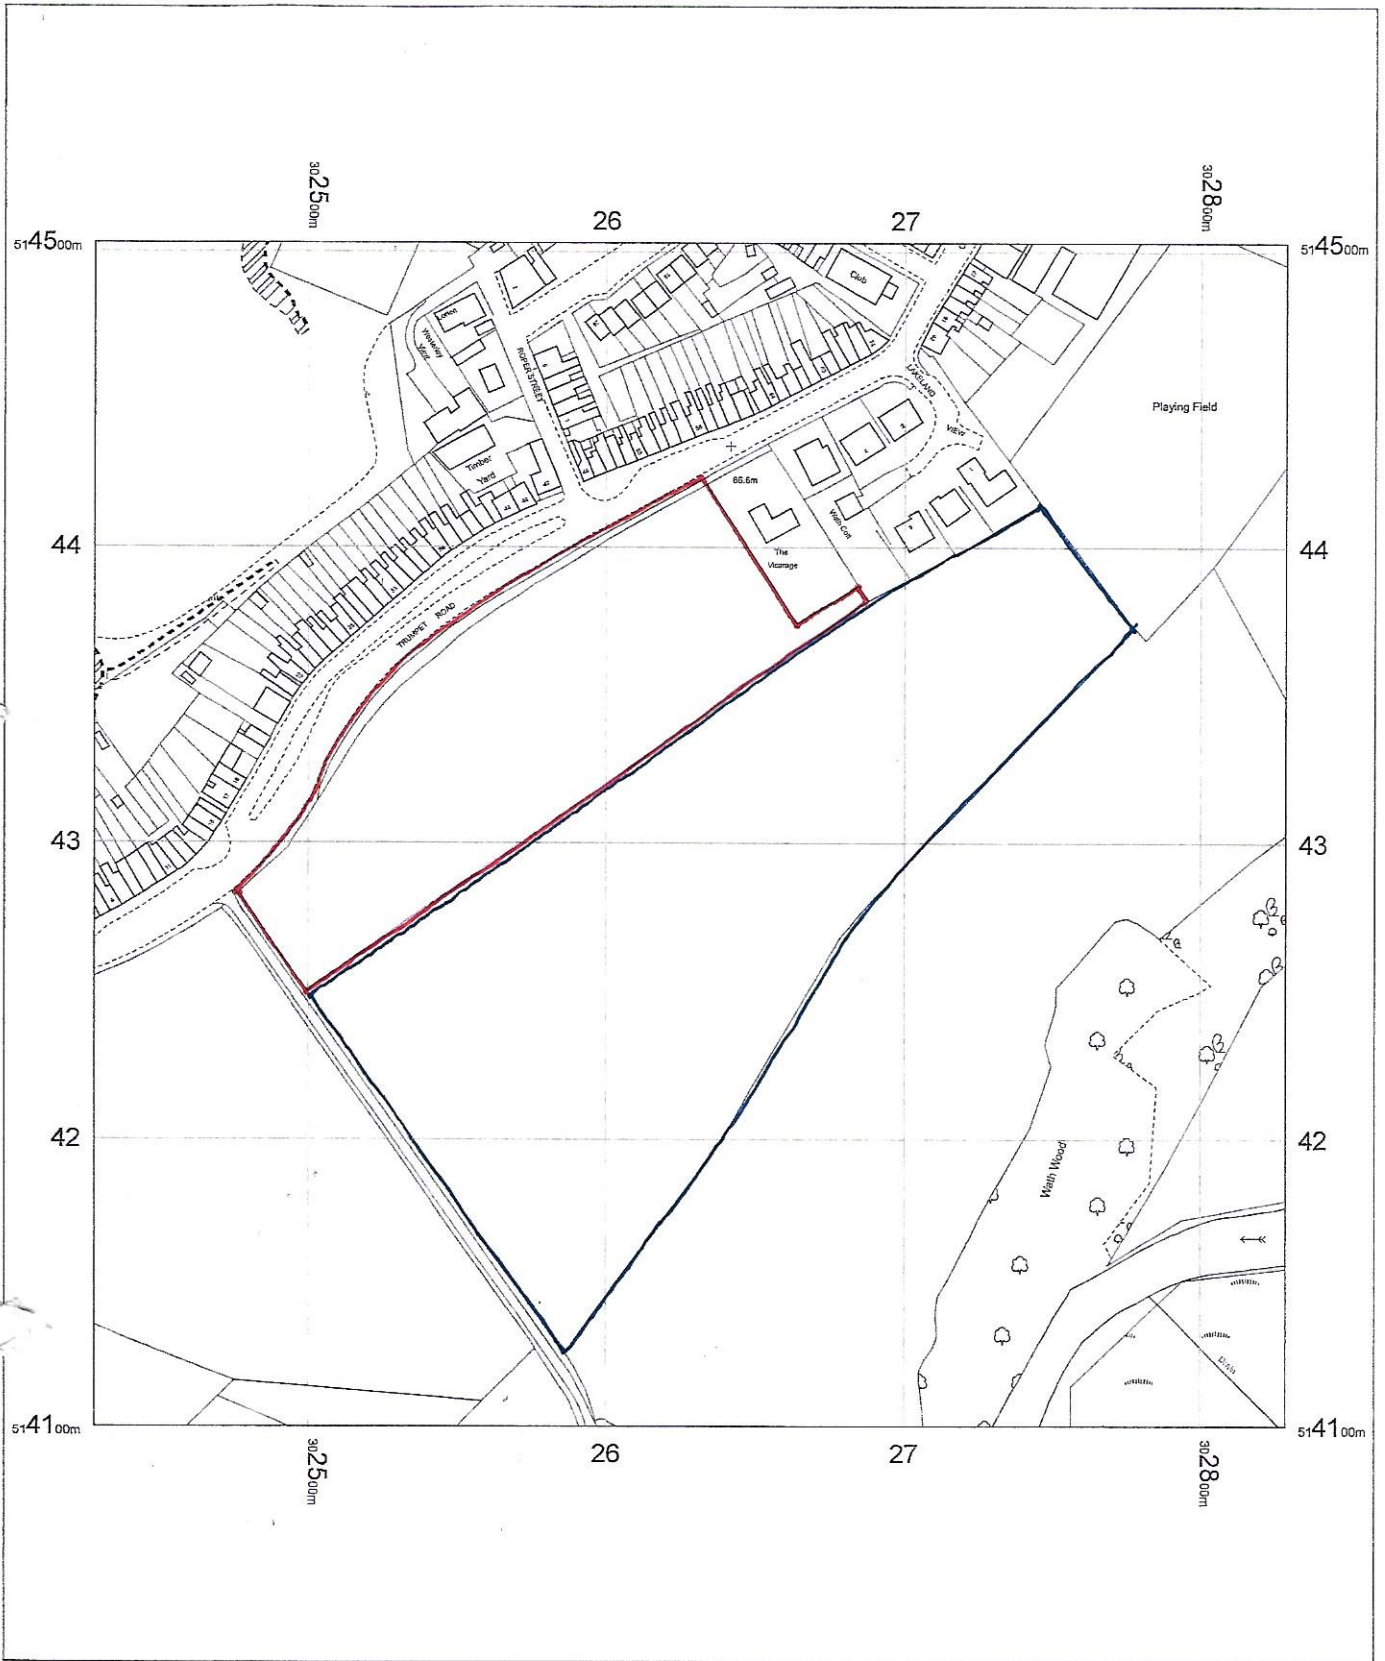

• DWG. NO. 17/07/14-01.

Land off Trumpet Road
Cleator Moor
Cumbria
CA23 3ED

OS MasterMap 1250/2500/10000 scale
31 October 2013, ID: MDP-00270014
www.malcolmhughes.co.uk
1:2500 scale print at A4, Centre: 302628 E, 514303 N
©Crown Copyright Ordnance Survey. Licence no. 100019980