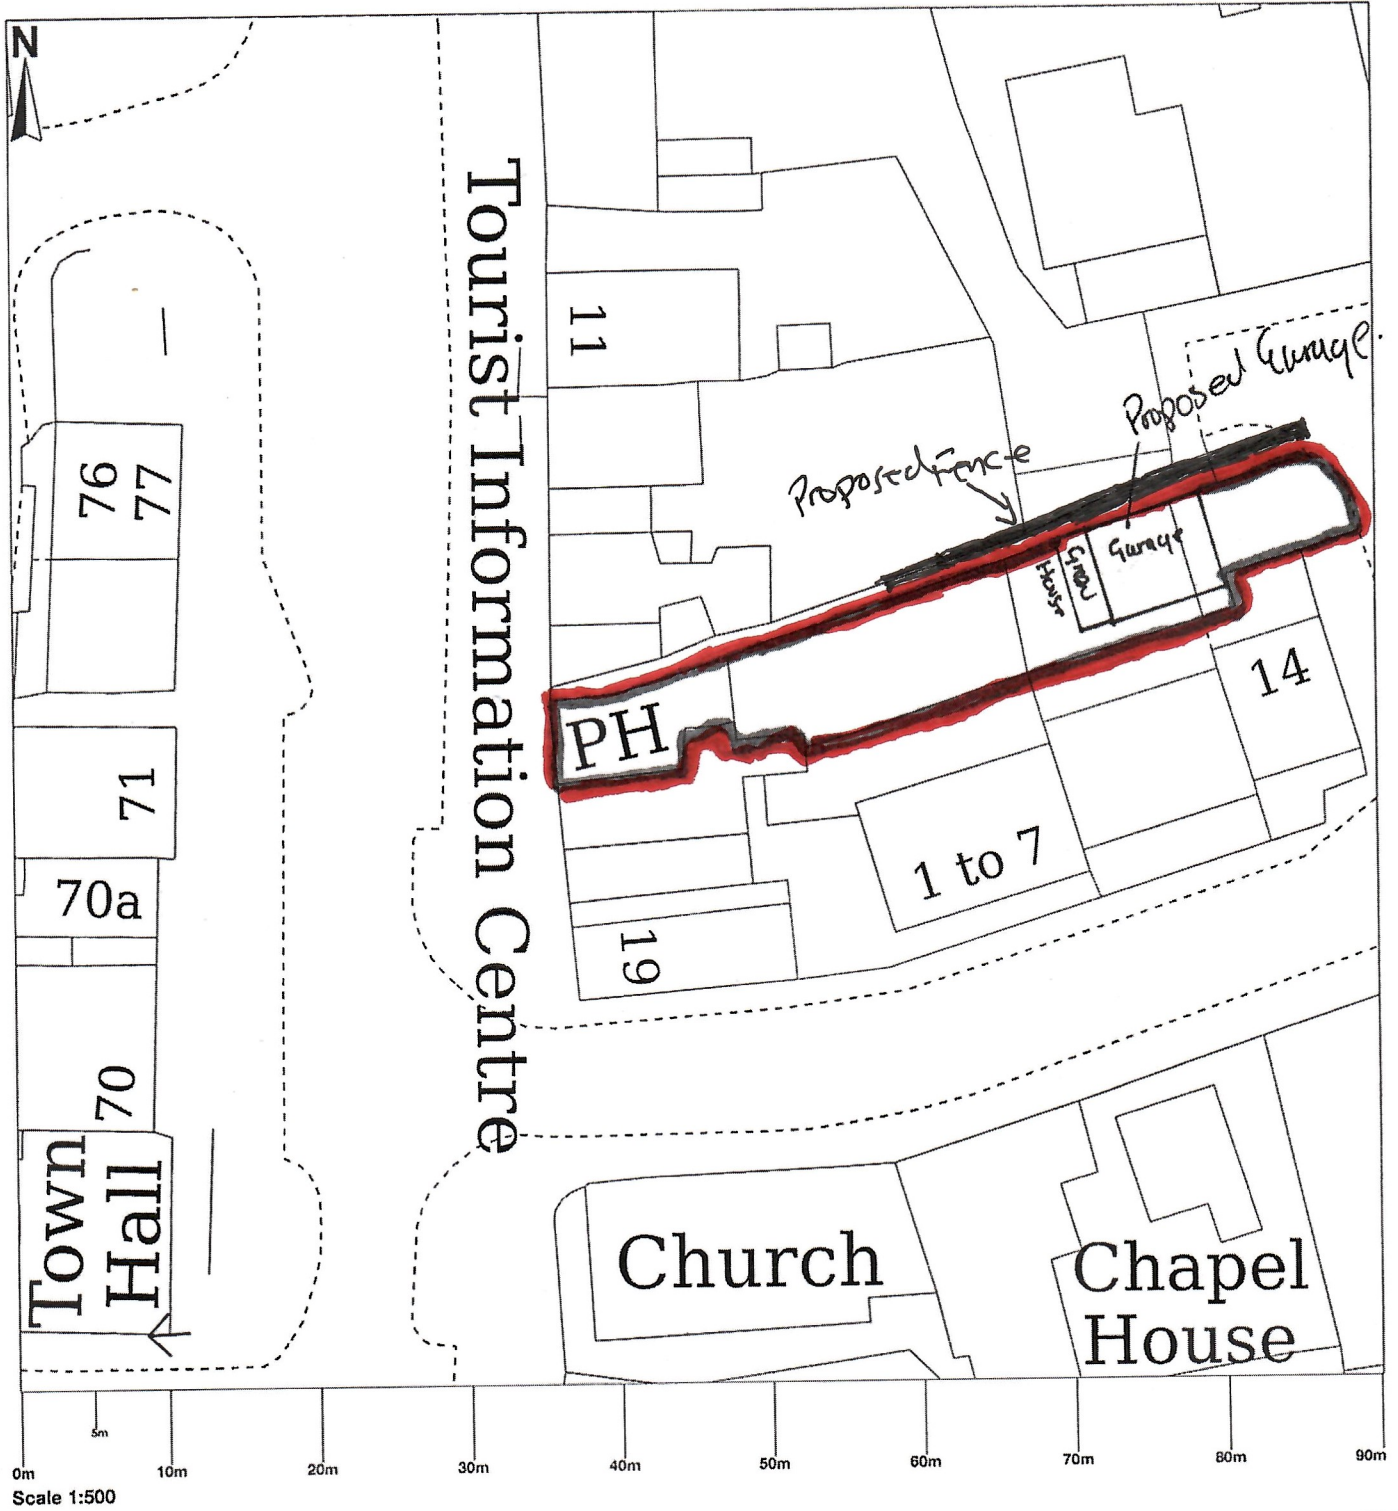

**UK
Planning
Maps**

Site Layout Plan.

~~Sparks~~ 16 Main Street, Egremont, CA22 2DW

© Crown copyright and database rights 2023 OS 100054135. Map area bounded by: 301064,510867 301154,510957. Produced on 21 June 2023 from the OS National Geographic Database. Supplied by UKPlanningMaps.com. Unique plan reference: b90c/uk/966096/1302459