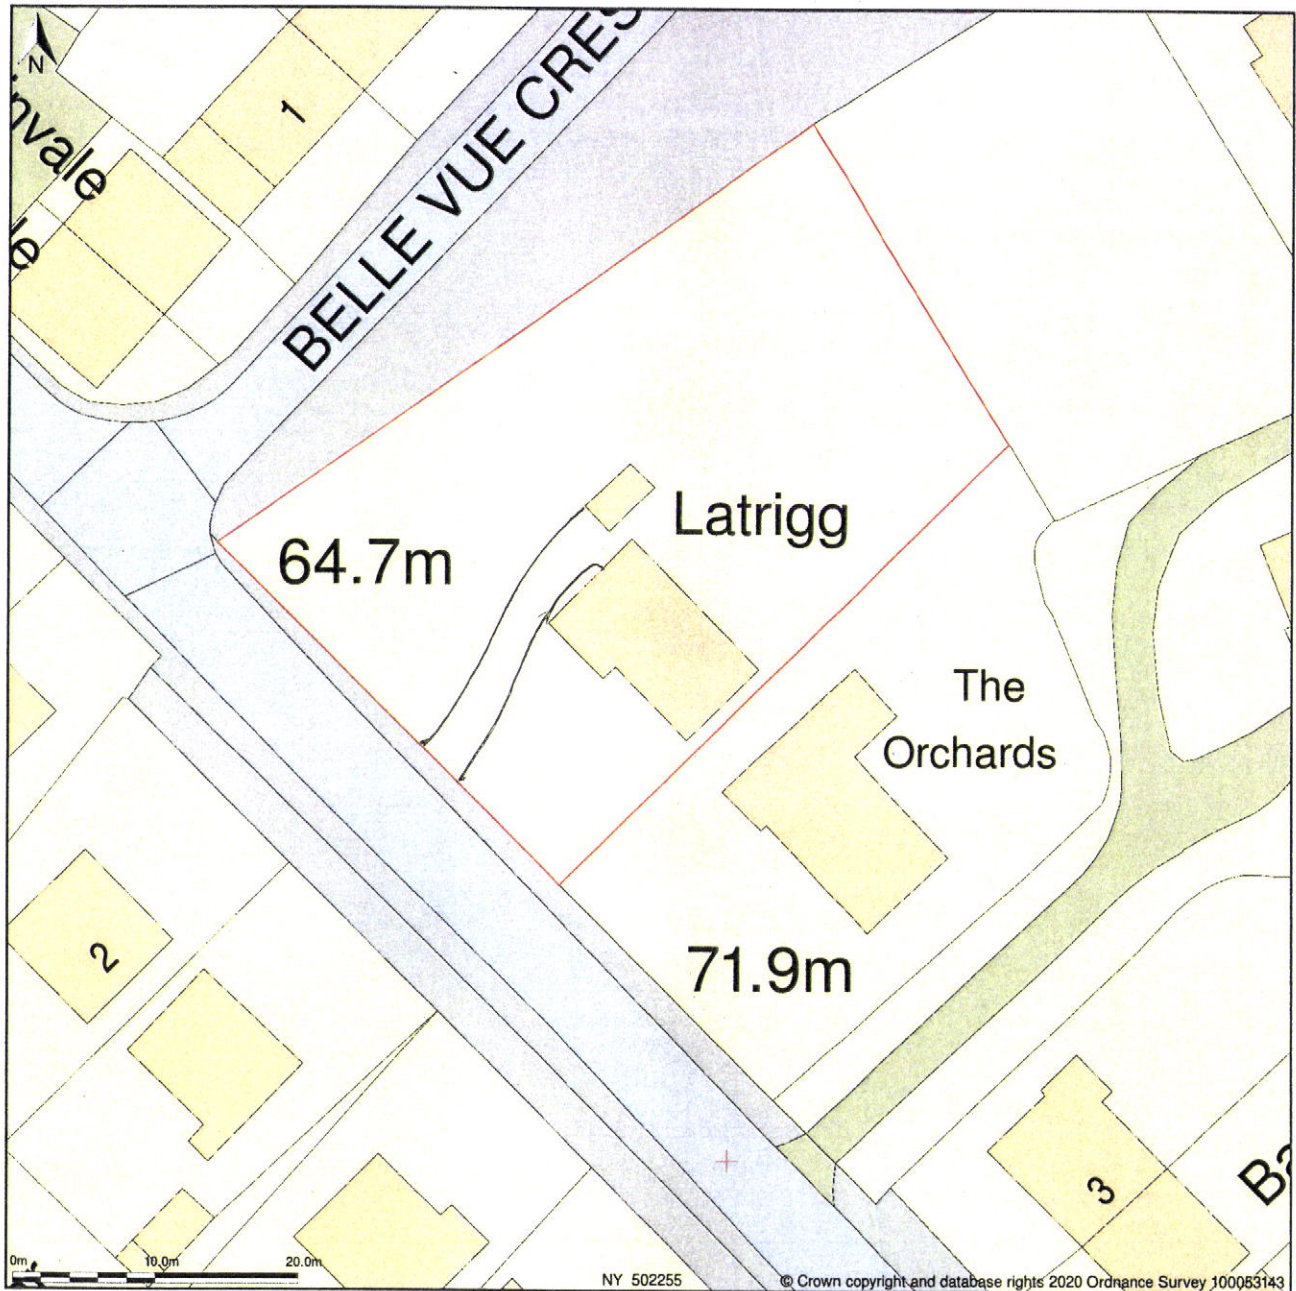

Latrigg, 1, Common Side, Distington, Cumbria, CA14 4PU

Block Plan shows area bounded by: 300460.43, 522513.46 300550.43, 522603.46 (at a scale of 1:500), OSGndRef: NY 502255. The representation of a road, track or path is no evidence of a right of way. The representation of features as lines is no evidence of a property boundary.

Produced on 5th May 2020 from the Ordnance Survey National Geographic Database and incorporating surveyed revision available at this date. Reproduction in whole or part is prohibited without the prior permission of Ordnance Survey © Crown copyright 2020. Supplied by [www.buyaplan.co.uk](http://www.buyaplan.co.uk) a licensed Ordnance Survey partner (100053143). Unique plan reference: #00513546-6EE087