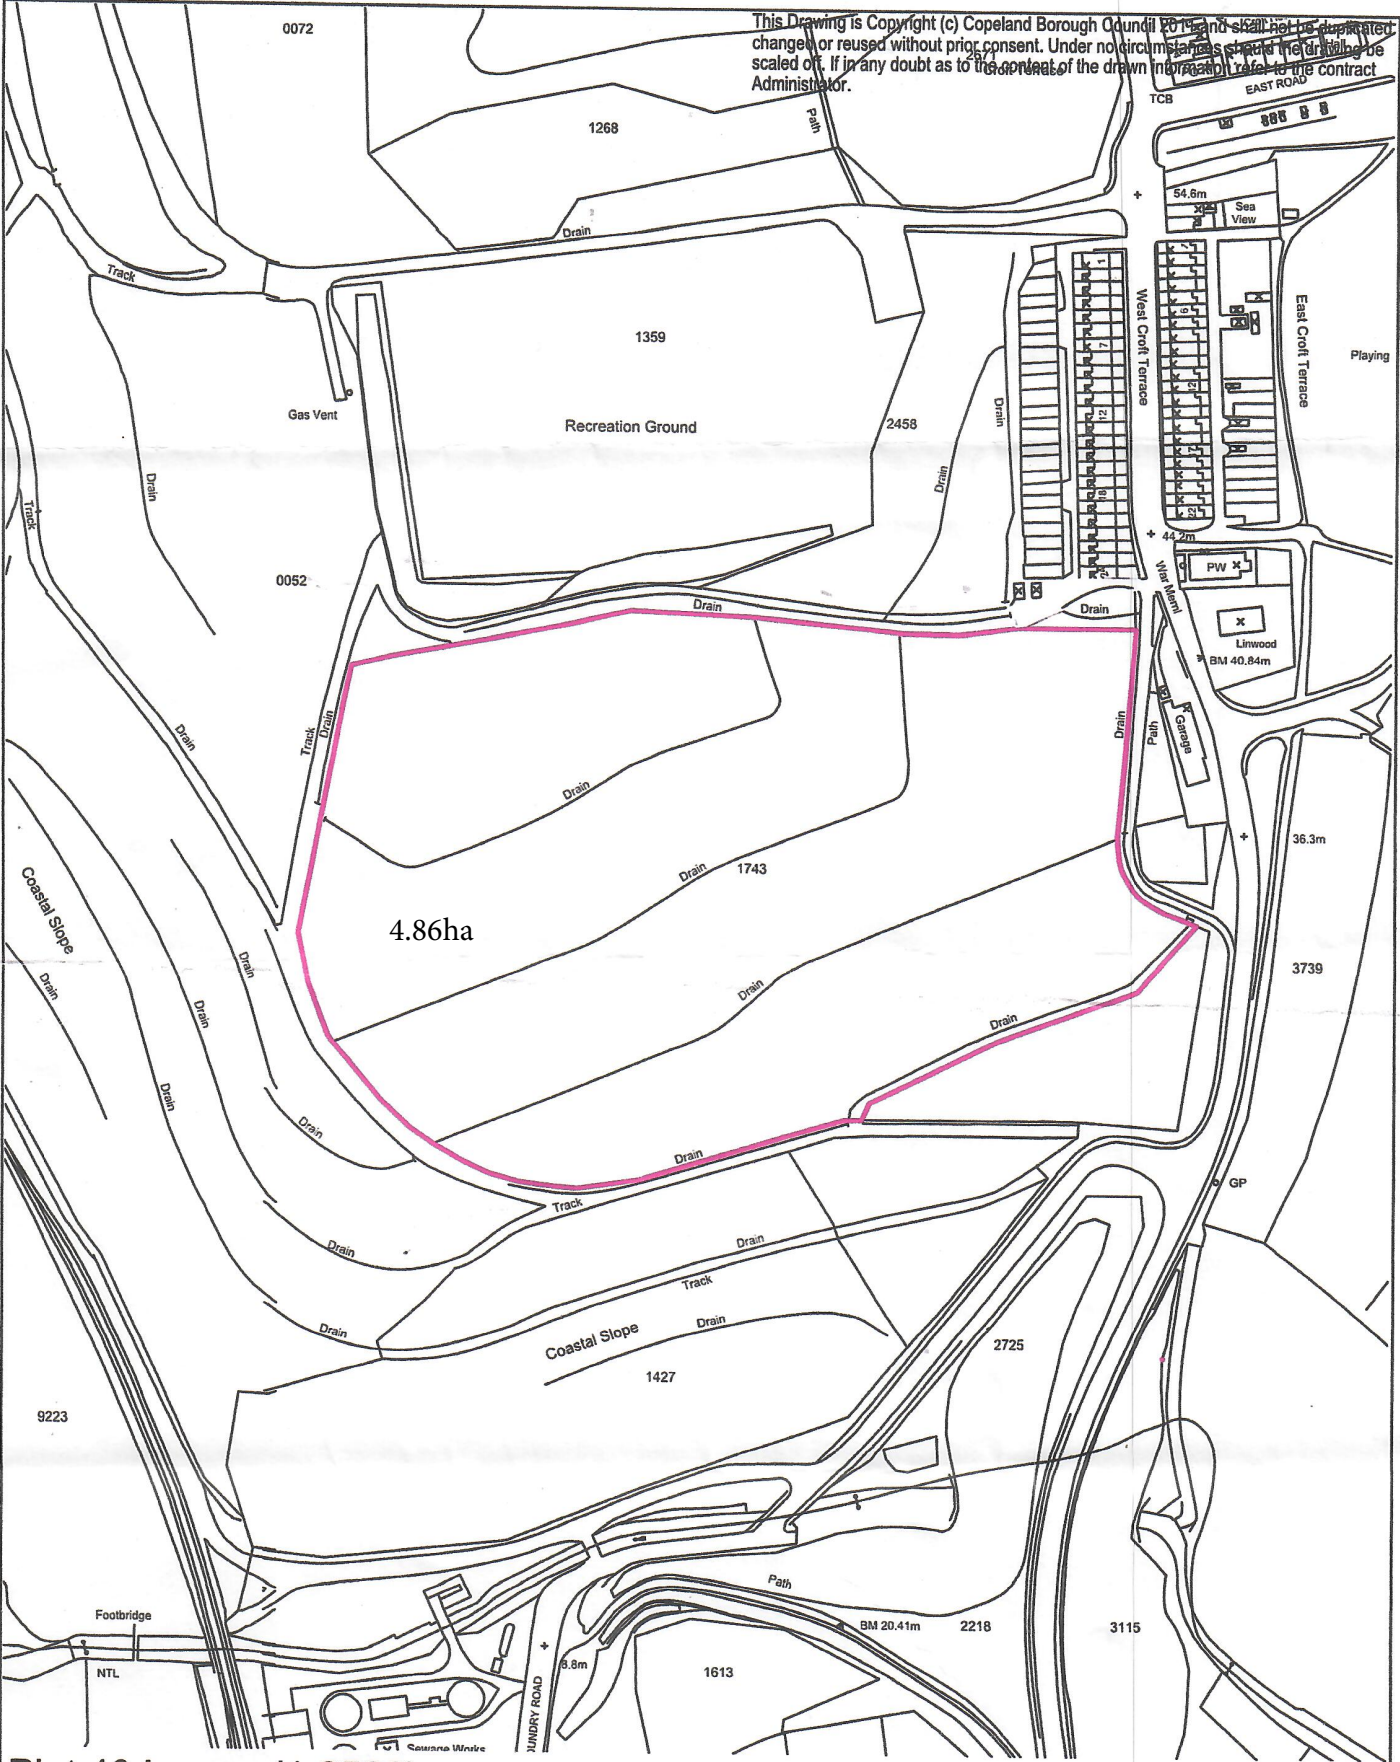

Plot 40 Lowca (1:2500)

<p>Contracts and Property Dept. The Copeland Centre, Catherine Street, Whitehaven, Cumbria CA28 7SJ</p>	Scale @ A4 1:2500	Designed by N/A	Drawn by JW	Checked by BG	Revision REV: 1	Date 07/06/2017
	Project No. P40L - JW					
	Drawing No. P40L - JW - 001					