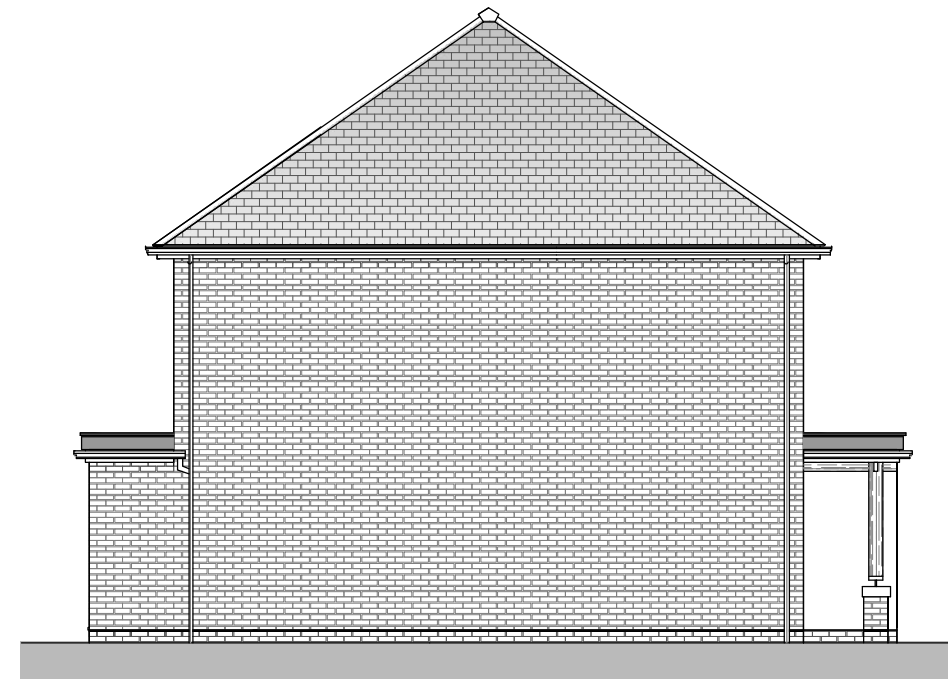

SIDE ELEVATION

MANNINGELLIOTT
PARTNERSHIP

Chartered Architects &
Designers

ELEVATIONS

LADBROKE

scale @ A1/A3:
1:50/100

drawing number:
LADBROKE S101-160