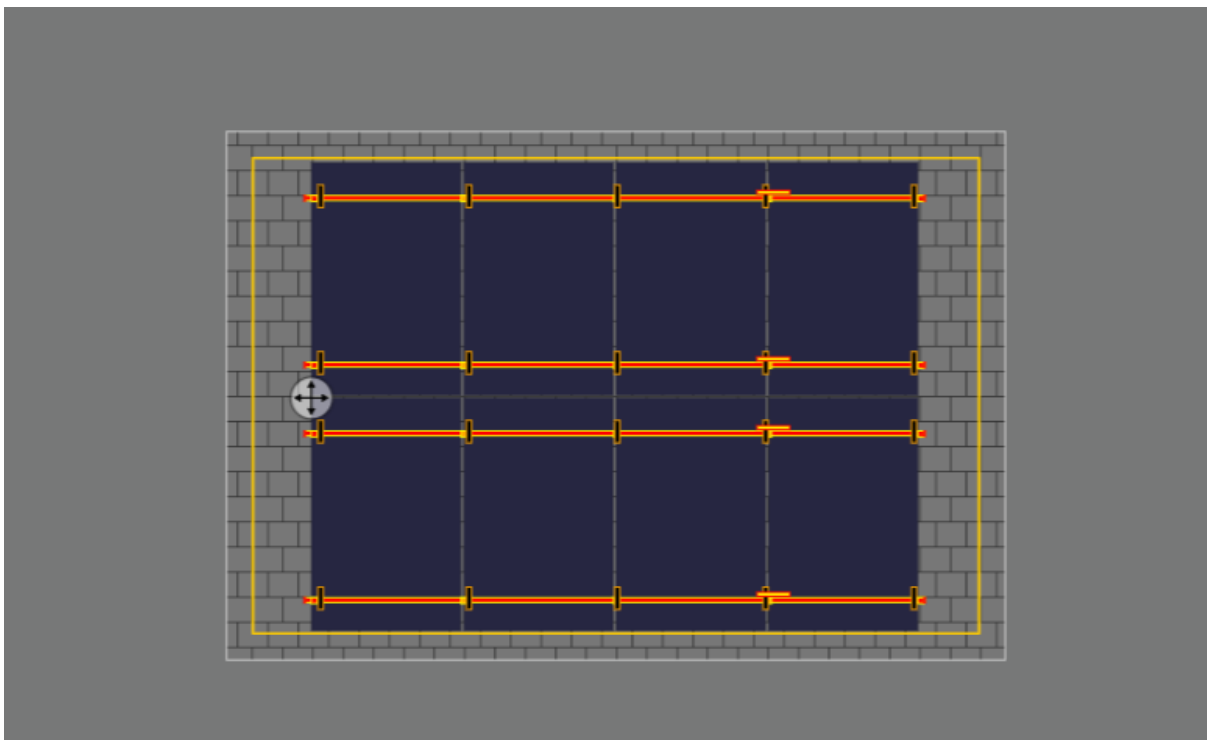

Keekle Village Hall Panel position and sizes.

Roof 1 has 8x Jinko Tiger Neo panels All Black 1,762mm x 1,134mm. This shows there will be approx. 250mm area of slate visible top and bottom.

Roof 2 has 14x Jinko Tiger Neo panels All Black 1,762mm x 1,134mm. There will be approx. 300mm of slate visible top, bottom and sides.

Roof 3 over the main entrance will have 12x Longi Hi-Mo X6 HTH 540W Black White Mono panels 2,094mm x 1,134mm. There will be approx. 400mm of slate visible top, bottom and sides (just for clarity, the 'White' of these panels is very minimal and not particularly visible).

Positions relative to each other.