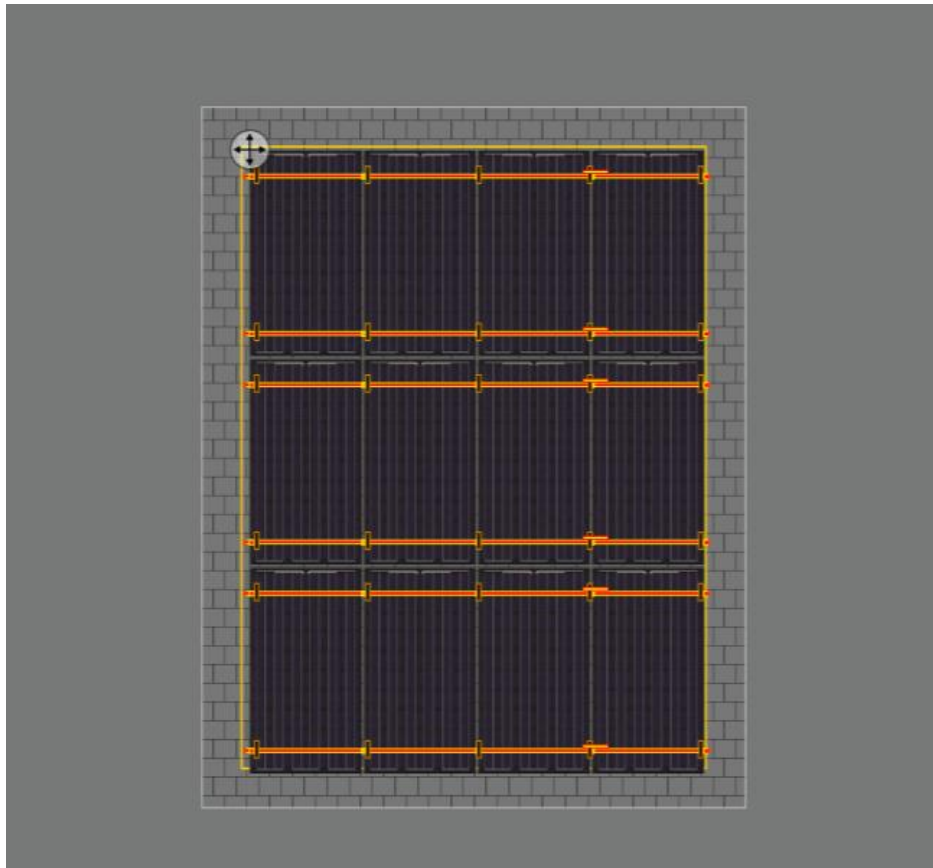

Keekle Village Hall Panel position and sizes.

Roof 1 has 8x Jinko Tiger Neo panels All Black 1,762mm x 1,134mm. This shows there will be approx. 250mm area of slate visible top and bottom.

Roof 2 has 14x Jinko Tiger Neo panels All Black 1,762mm x 1,134mm. There will be approx. 300mm of slate visible top, bottom and sides.

Roof 3 over the main entrance will have 12x Longi Hi-Mo X6 HTH 540W Black White Mono panels 2,094mm x 1,134mm. There will be approx. 400mm of slate visible top, bottom and sides (just for clarity, the 'White' of these panels is very minimal and not particularly visible).

Positions relative to each other.