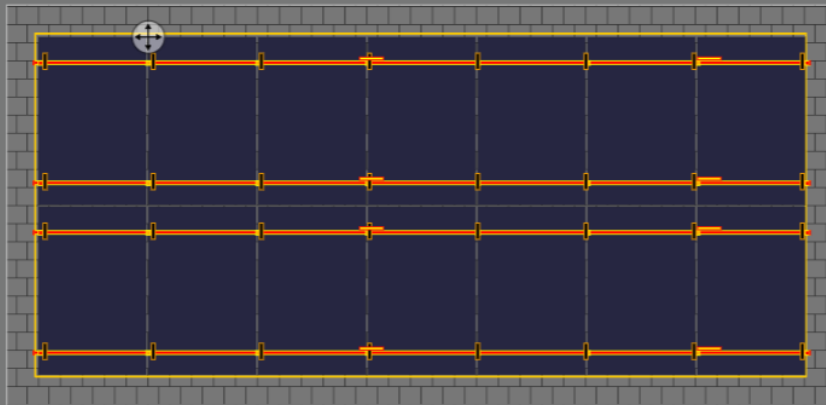

Keekle Village Hall Panel position and sizes.

Roof 1 has 8x Jinko Tiger Neo panels All Black 1,762mm x 1,134mm. This shows there will be approx. 250mm area of slate visible top and bottom.

Roof 2 has 14x Jinko Tiger Neo panels All Black 1,762mm x 1,134mm. There will be approx. 300mm of slate visible top, bottom and sides.

Roof 3 over the main entrance will have 12x Longi Hi-Mo X6 HTH 540W Black White Mono panels 2,094mm x 1,134mm. There will be approx. 400mm of slate visible top, bottom and sides (just for clarity, the 'White' of these panels is very minimal and not particularly visible).

Positions relative to each other.