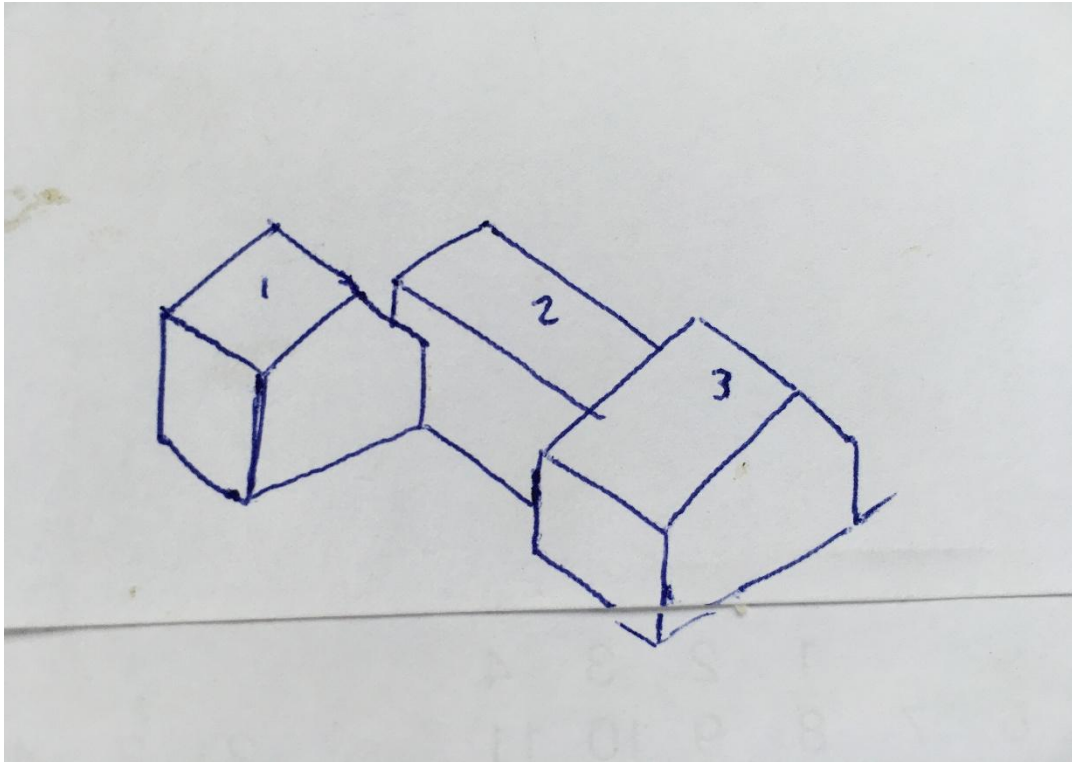

Keekle Village Hall Panel position and sizes.

Roof 1 has 8x Jinko Tiger Neo panels All Black 1,762mm x 1,134mm. This shows there will be approx. 250mm area of slate visible top and bottom.

Roof 2 has 14x Jinko Tiger Neo panels All Black 1,762mm x 1,134mm. There will be approx. 300mm of slate visible top, bottom and sides.

Roof 3 over the main entrance will have 12x Longi Hi-Mo X6 HTH 540W Black White Mono panels 2,094mm x 1,134mm. There will be approx. 400mm of slate visible top, bottom and sides (just for clarity, the 'White' of these panels is very minimal and not particularly visible).

Positions relative to each other.