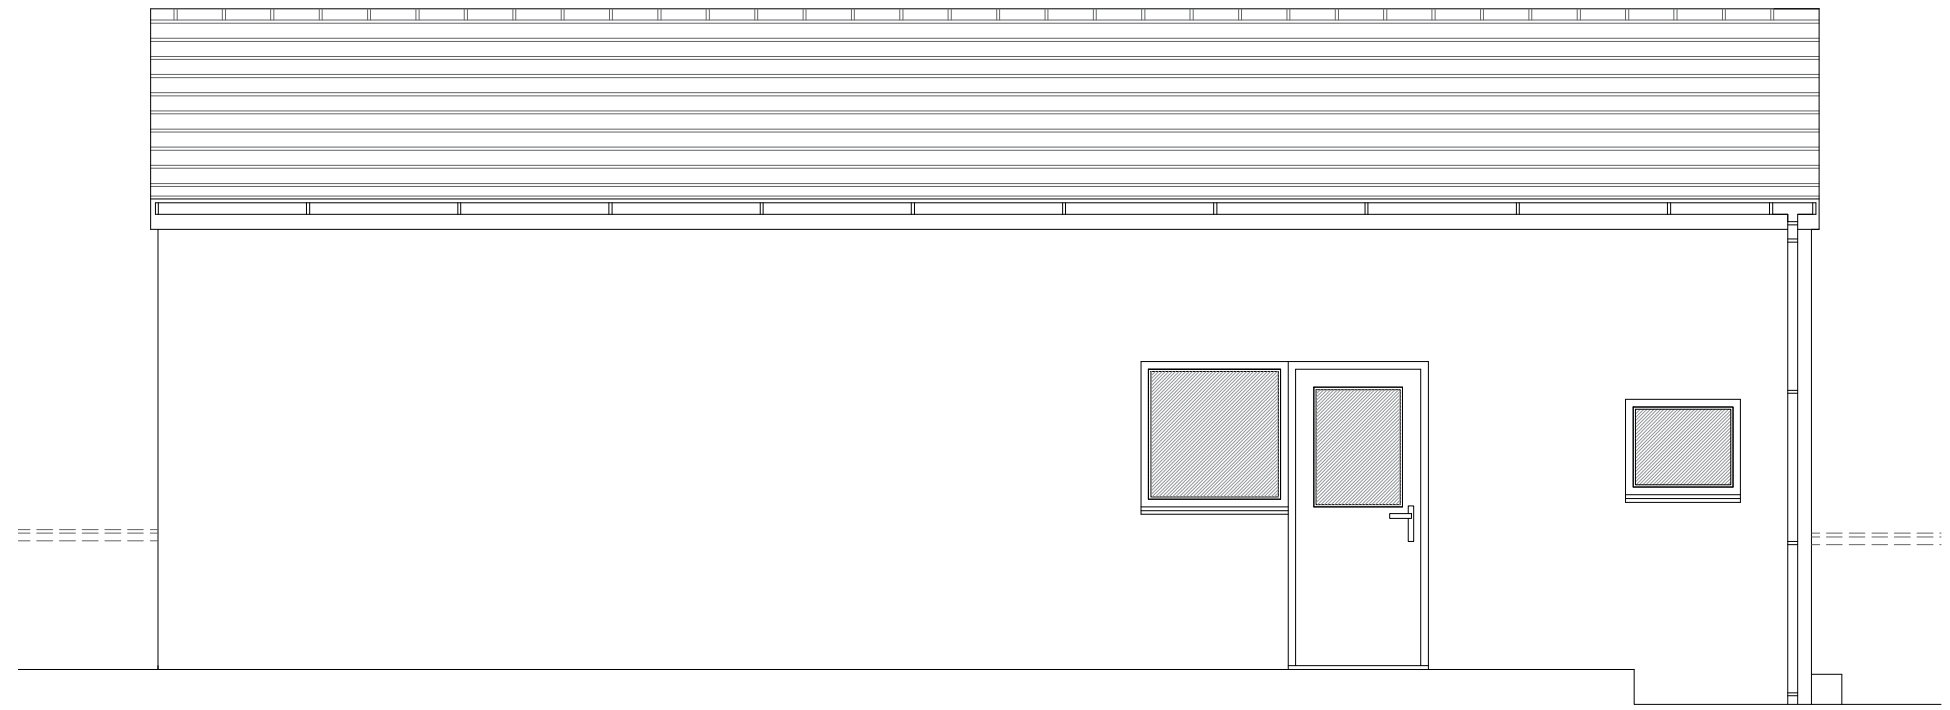

South Elevation

West Elevation

East Elevation

North Elevation

Address	Drummore, Drigg Road, Seascale, Cumbria, CA20 1NX		
Project	Proposed Dormer Bungalow - Outline Existing Elevations		
Ref	JG-DD-001	Rev	-
Scale	1/50	Date	1st Aug 2021
Client	Mr & Mrs Gainford	A3 Papersize	