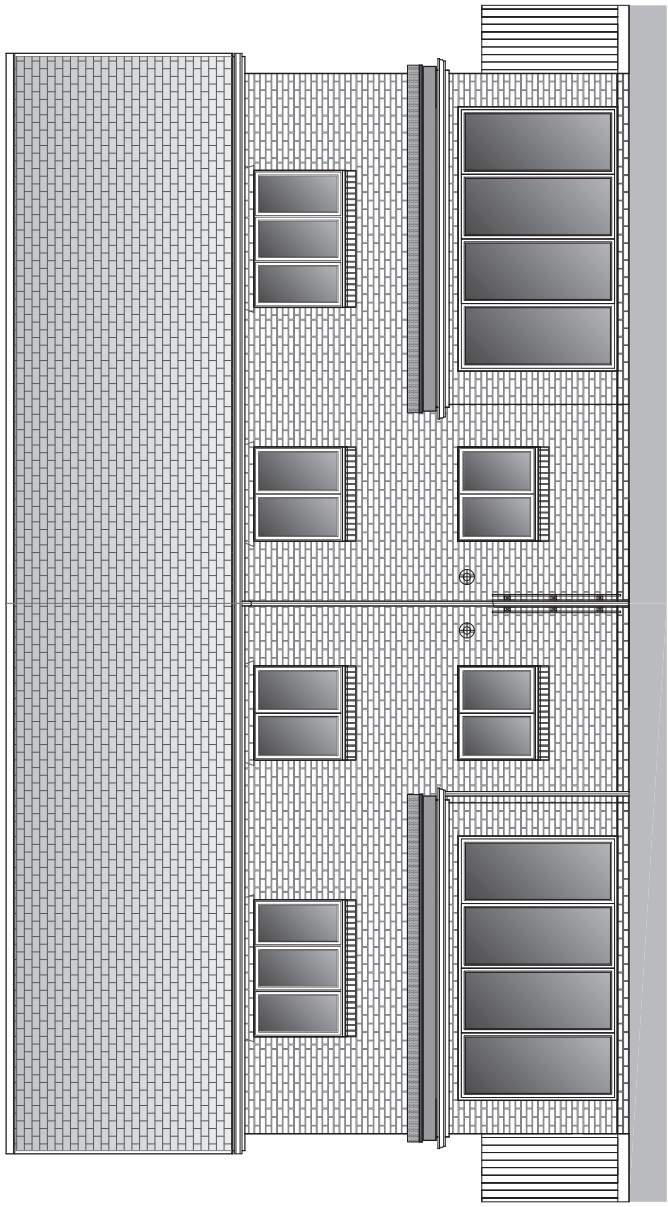

REAR ELEVATION