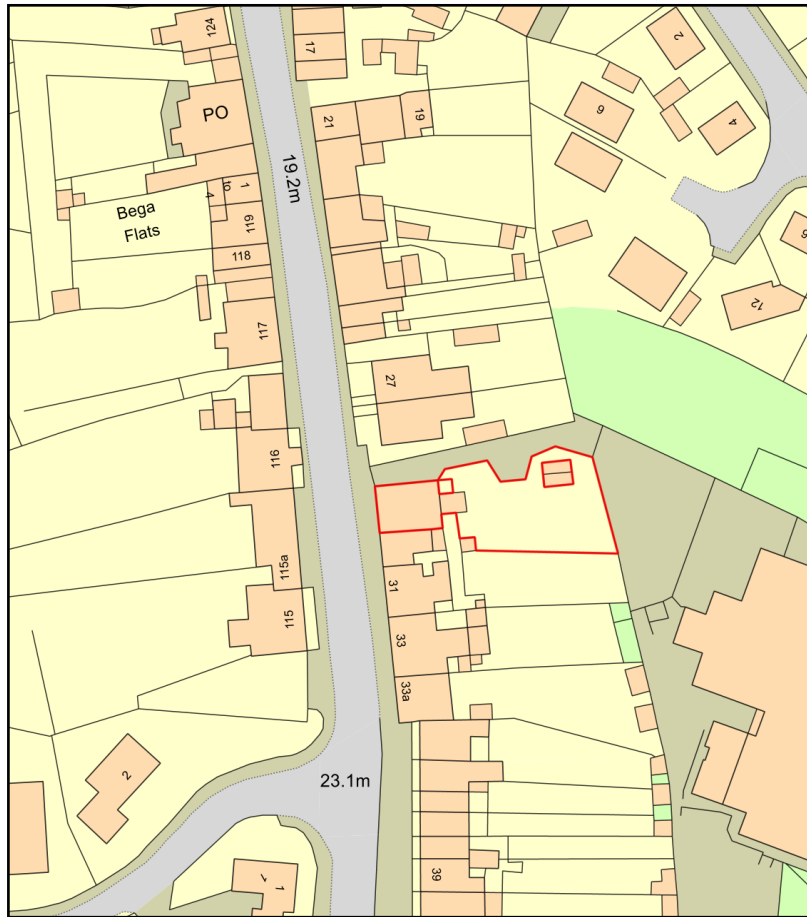

Hampton House Location Plan

Plan Produced for: Clear Property Group Ltd

Date Produced: 14 Apr 2023

Plan Reference Number: TQRQM23104135038602

Scale: 1:1250 @ A4