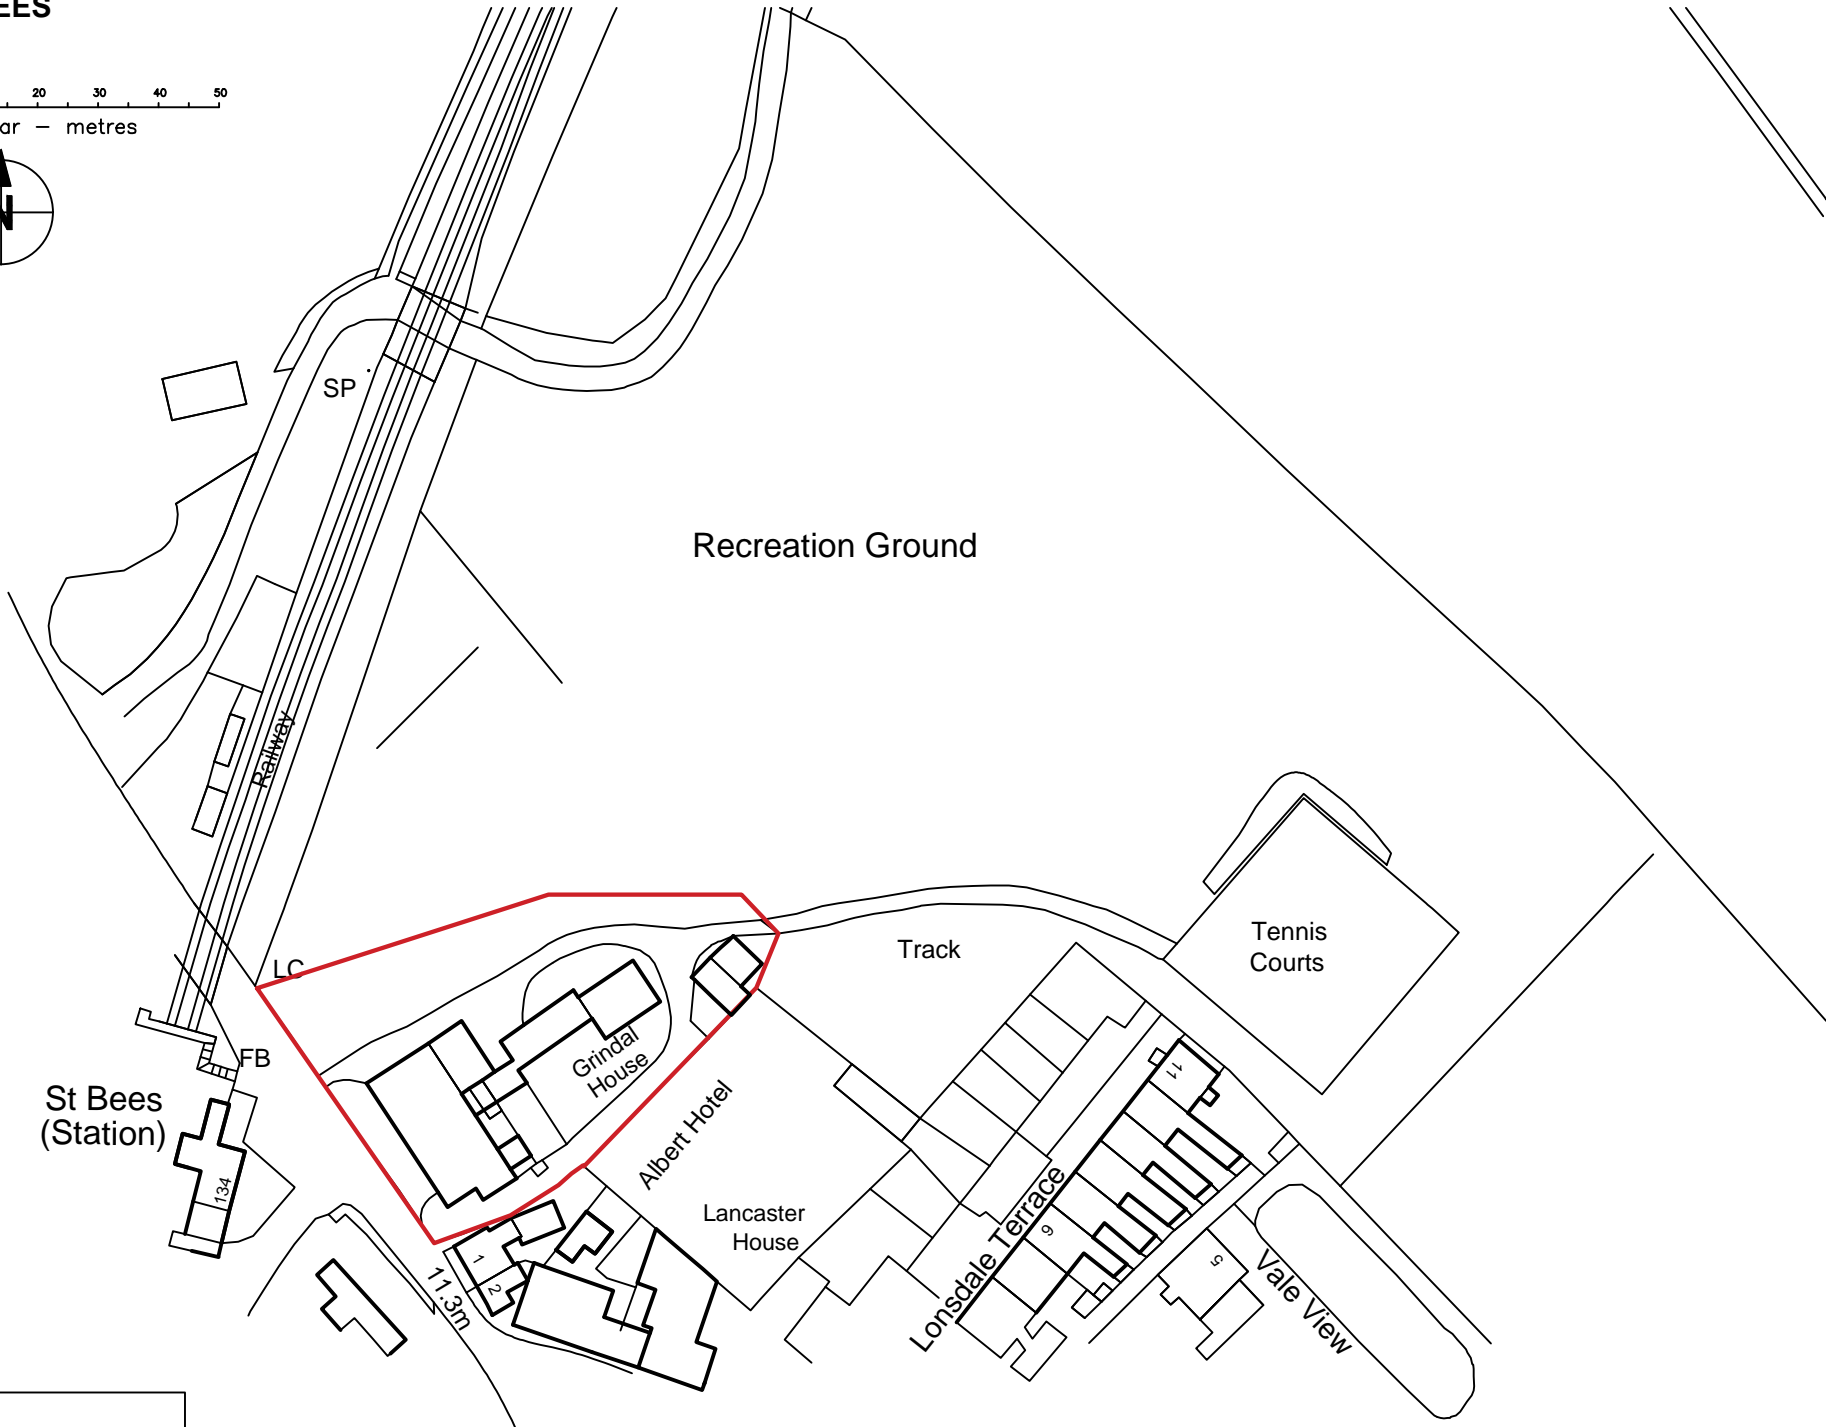

GRINDAL HOUSE, ST.BEES

LOCATION PLAN

1:1250 @ A4

Emapsite

© Crown copyright and database rights [2022]
Ordnance Survey 0100031673

St Bees