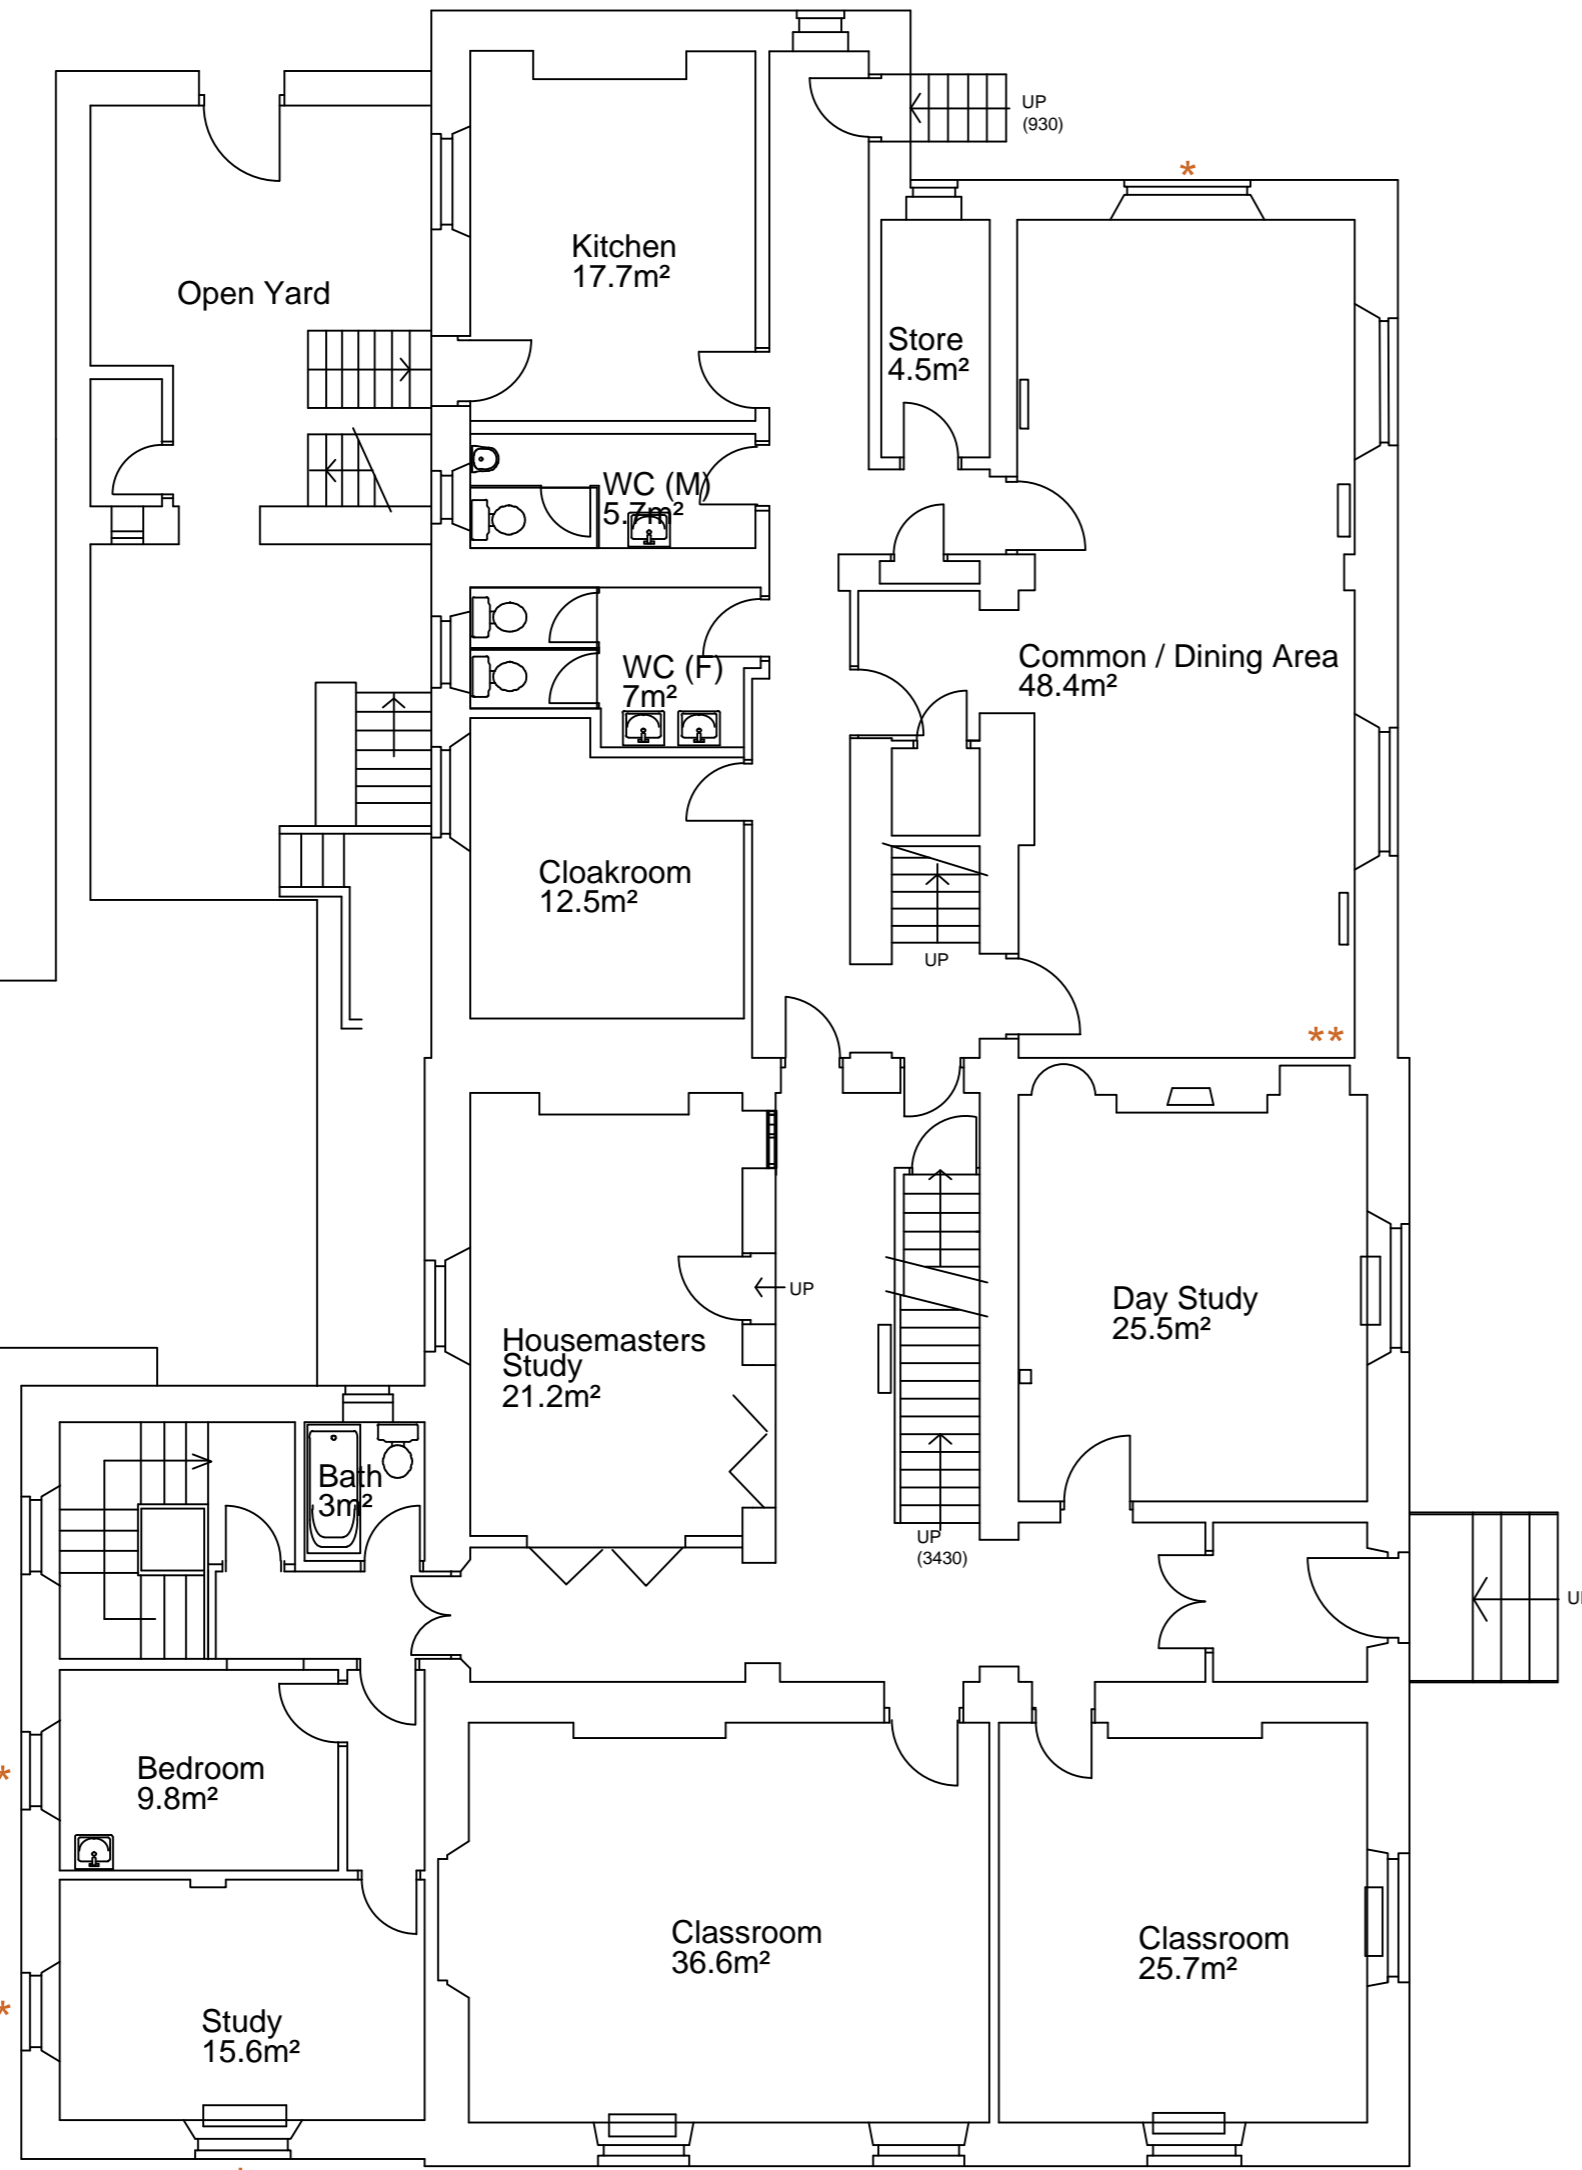

Grindal House, St. Bees

Existing ground & first floor plan

SCALE	DATE	DRAWN	NUMBER
1:100 @ A2	July 2022		22.13/02a

Rev.A - 11/08/22 - update by MC after visit

THIS DRAWING HAS BEEN PRODUCED FROM OLD HISTORIC DRAWINGS OF VARIOUS DATES AND CAN NOT BE RELIED UPON AS ACCURATE MEASURED DRAWINGS.

GROUND FLOOR

THIS DRAWING HAS BEEN PRODUCED FROM OLD HISTORIC DRAWINGS OF VARIOUS DATES AND CAN NOT BE RELIED UPON AS ACCURATE MEASURED DRAWINGS.

FIRST FLOOR