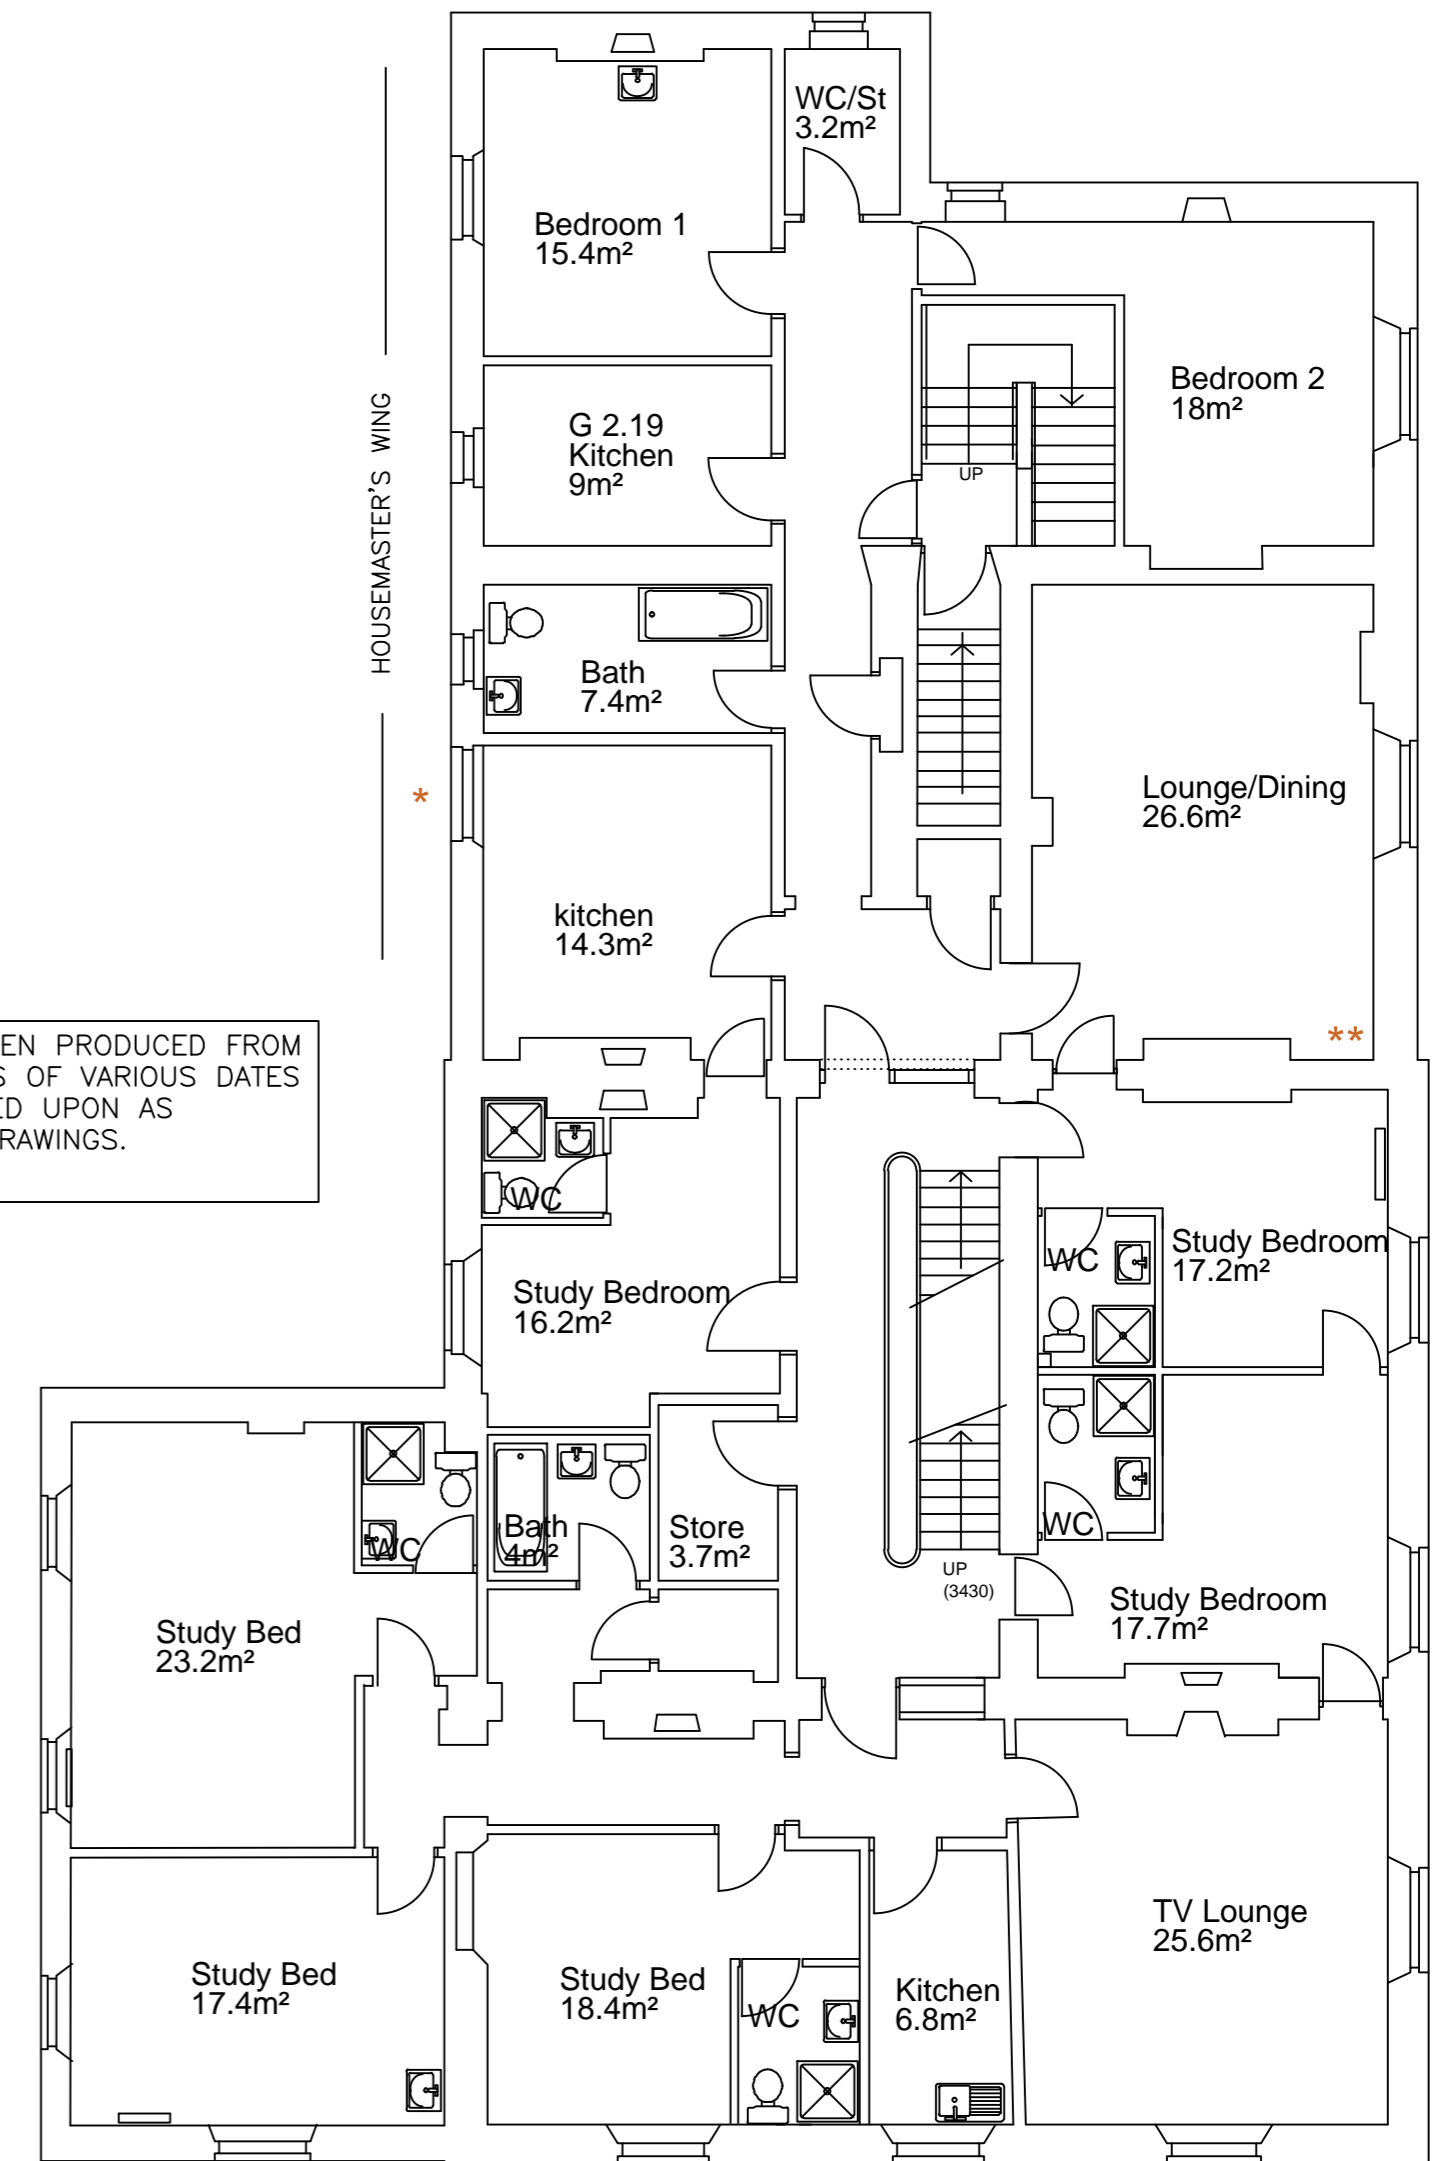

Grindal House, St. Bees

Existing ground & first floor plan

SCALE	DATE	DRAWN	NUMBER
1:100 @ A2	July 2022		22.13/02a

Rev.A - 11/08/22 - update by MC after visit

THIS DRAWING HAS BEEN PRODUCED FROM OLD HISTORIC DRAWINGS OF VARIOUS DATES AND CAN NOT BE RELIED UPON AS ACCURATE MEASURED DRAWINGS.

GROUND FLOOR

THIS DRAWING HAS BEEN PRODUCED FROM OLD HISTORIC DRAWINGS OF VARIOUS DATES AND CAN NOT BE RELIED UPON AS ACCURATE MEASURED DRAWINGS.

FIRST FLOOR