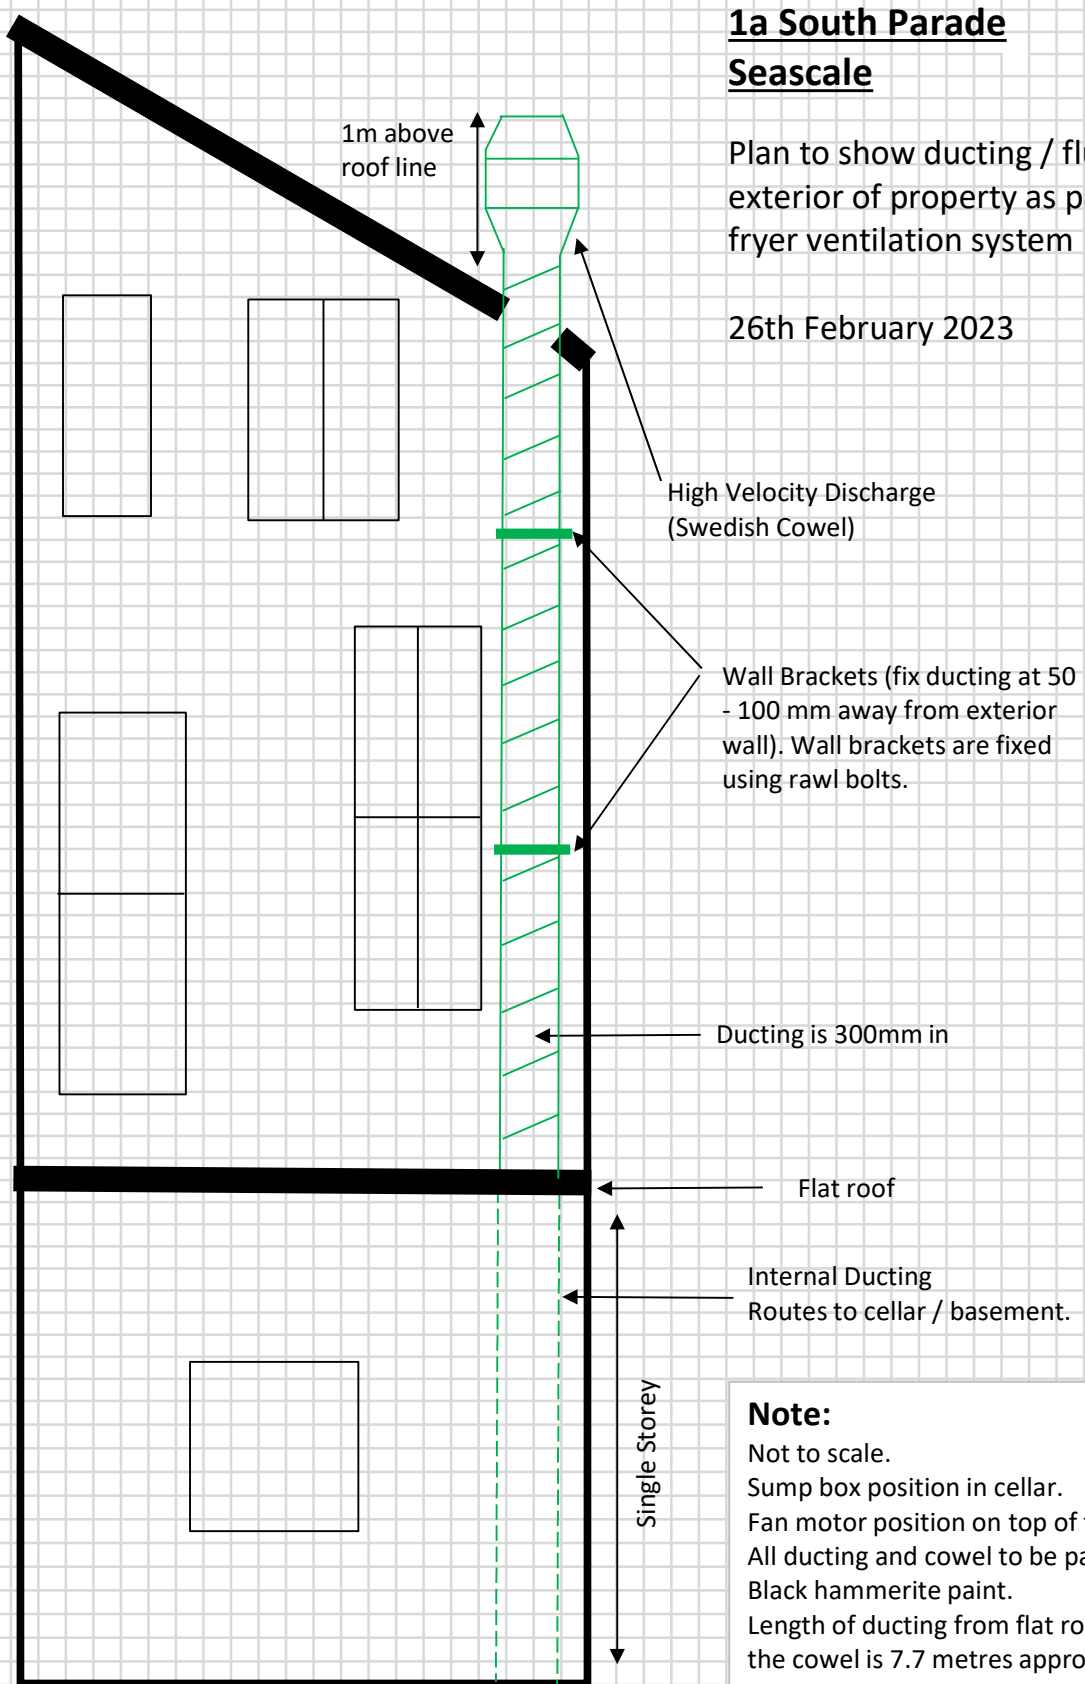

## **1a South Parade** **Seascale**

Plan to show ducting / flue on exterior of property as part of fryer ventilation system

26th February 2023

### **Note:**

Not to scale.  
Sump box position in cellar.  
Fan motor position on top of flat roof.  
All ducting and cowel to be painted in Black hammerite paint.  
Length of ducting from flat roof to top of the cowel is 7.7 metres approx.