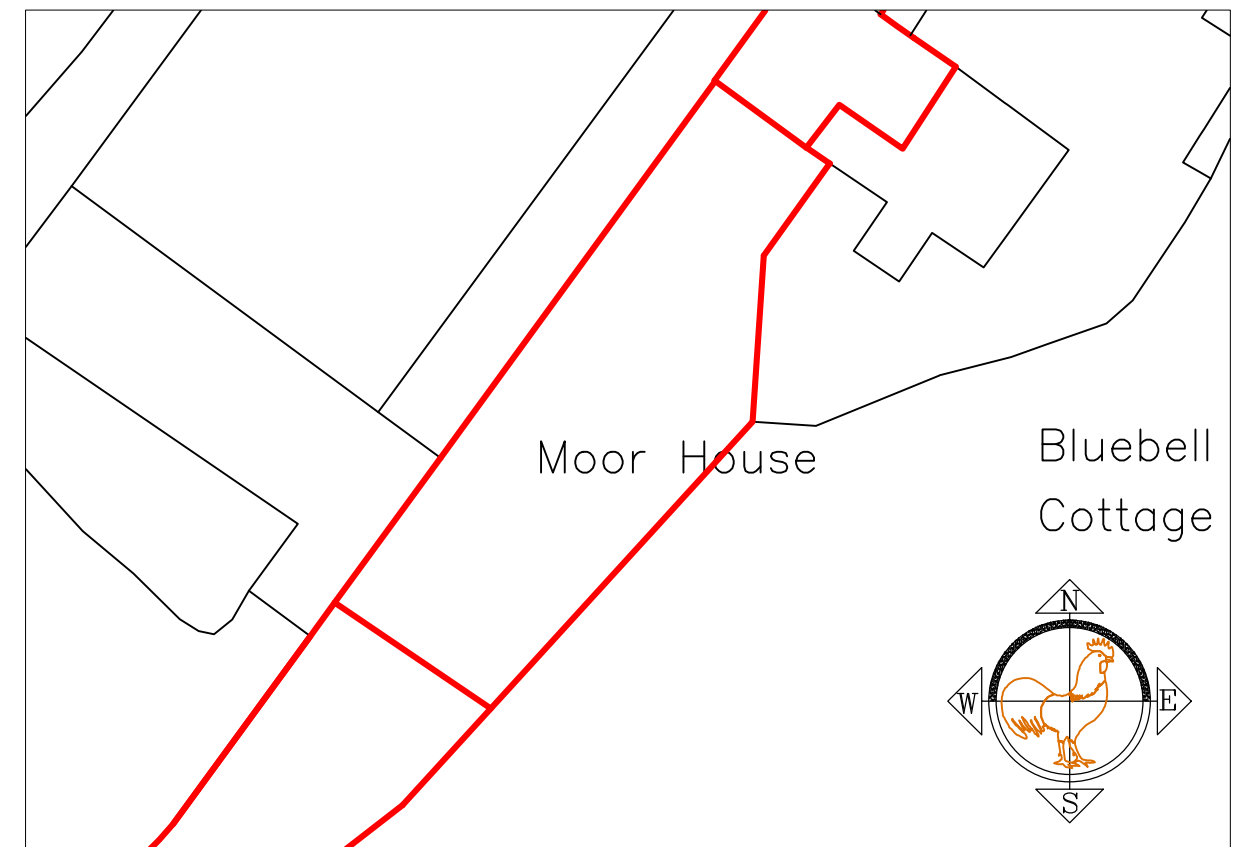

Location Plan
Scale 1/1250

Location Plan
Scale 1/2500

Location Plan
Scale 1/500

The drawing is the property of JTS Architectural services, and is not to be copied, used or shown to any third party without written consent.

Address	Moorhouse Farm, Calderbridge, Seascale, Cumbria
Title Project	Existing Location Plans- DWG01 Rev A Change of land use & Detached Garage Planning Application Drawing
Scale	1/500, 1/1250 & 1/2500