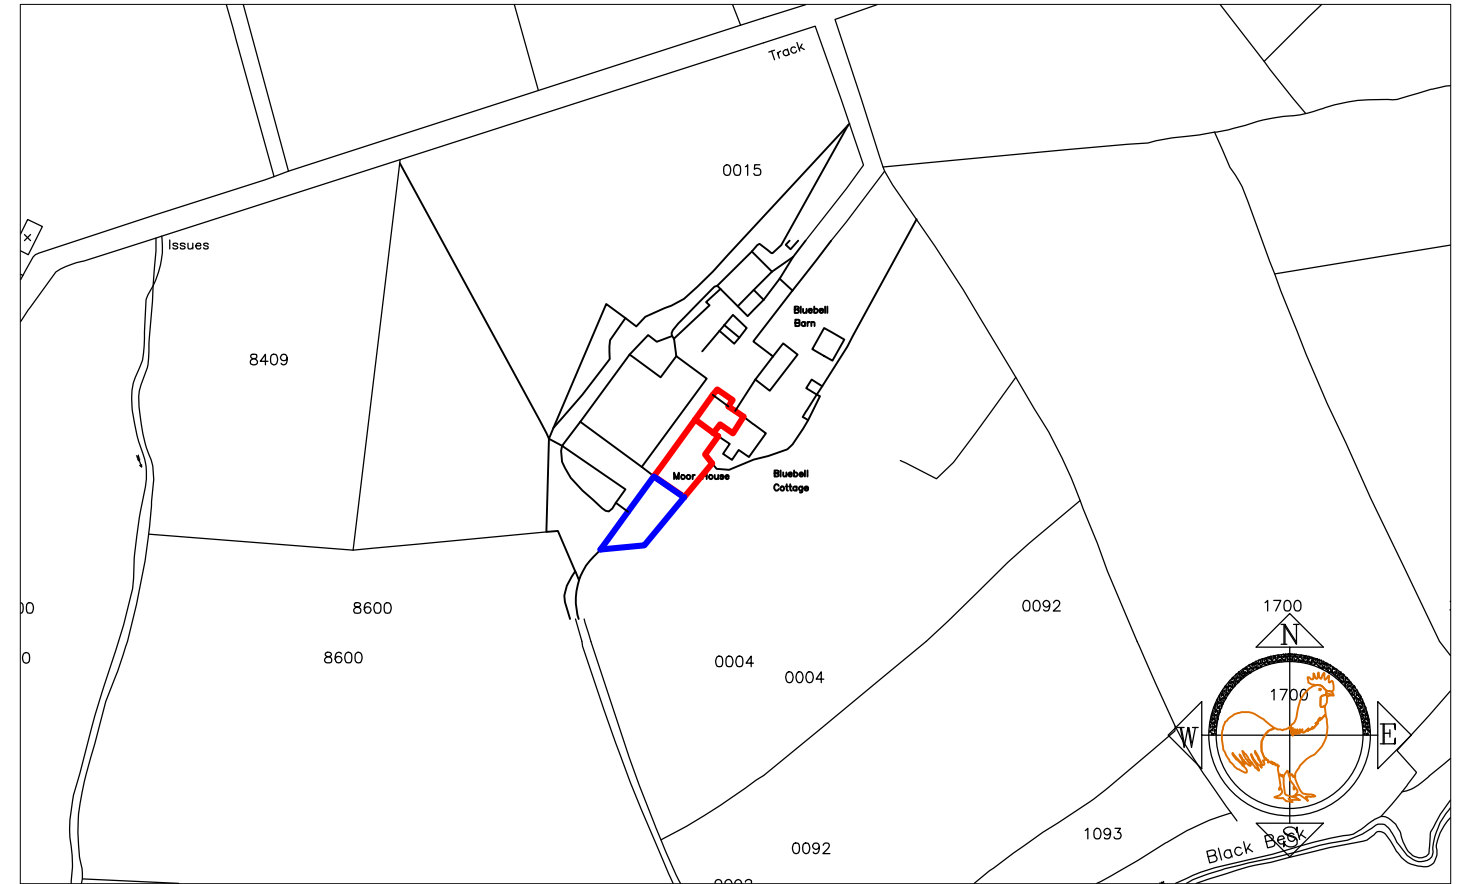

Location Plan
Scale 1/1250

Location Plan
Scale 1/2500

Location Plan
Scale 1/500

The drawing is the property of JTS Architectural services, and is not to be copied, used or shown to any third party without written consent.

Address	Moorhouse Farm, Calderbridge, Seascale, Cumbria
Title Project	Existing Location Plans- DWG01 Change of land use & Detached Garage Planning Application Drawing
Scale	1/500, 1/1250 & 1/2500