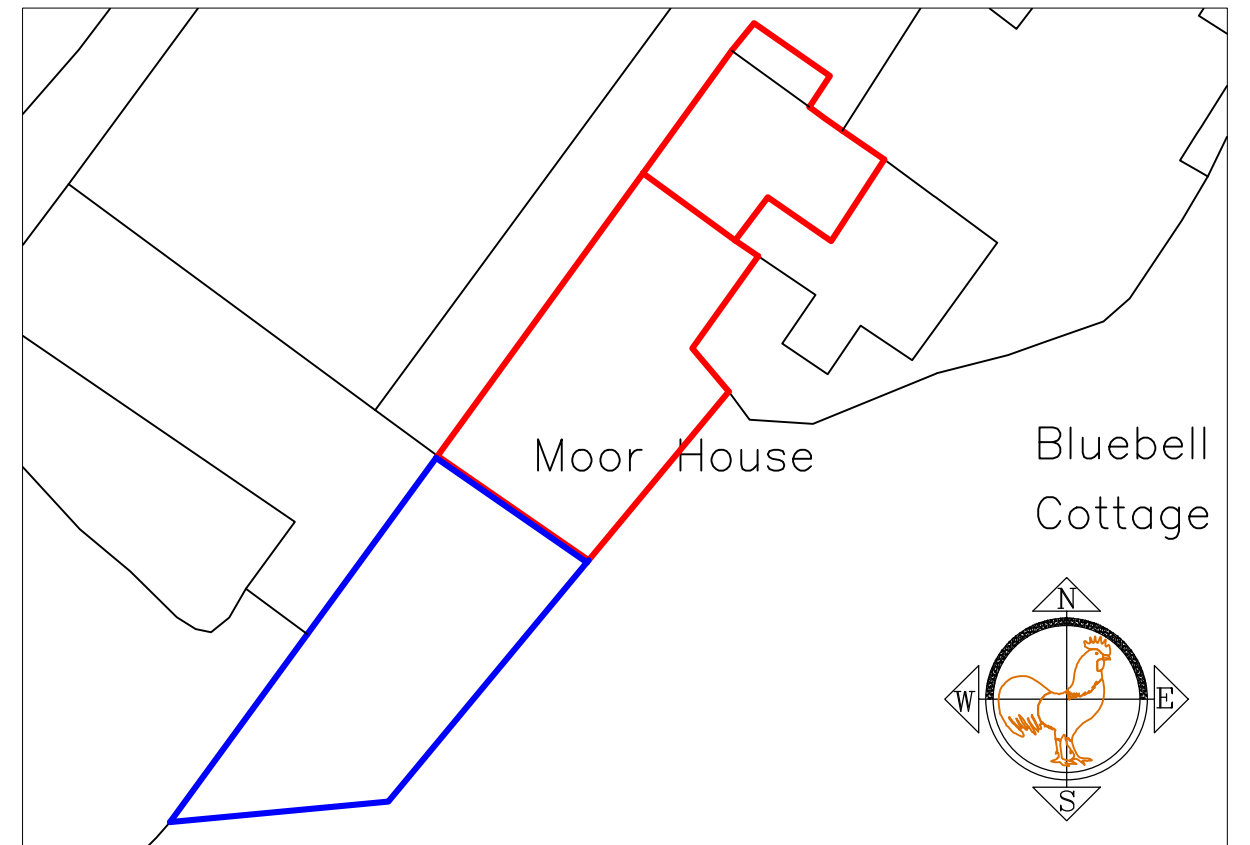

Location Plan
Scale 1/1250

Location Plan
Scale 1/2500

Location Plan
Scale 1/500

The drawing is the property of JTS Architectural services, and is not to be copied, used or shown to any third party without written consent.

Address	Moorhouse Farm, Calderbridge, Seascale, Cumbria
Title Project	Existing Location Plans- DWG01 Change of land use & Detached Garage Planning Application Drawing
Scale	1/500, 1/1250 & 1/2500