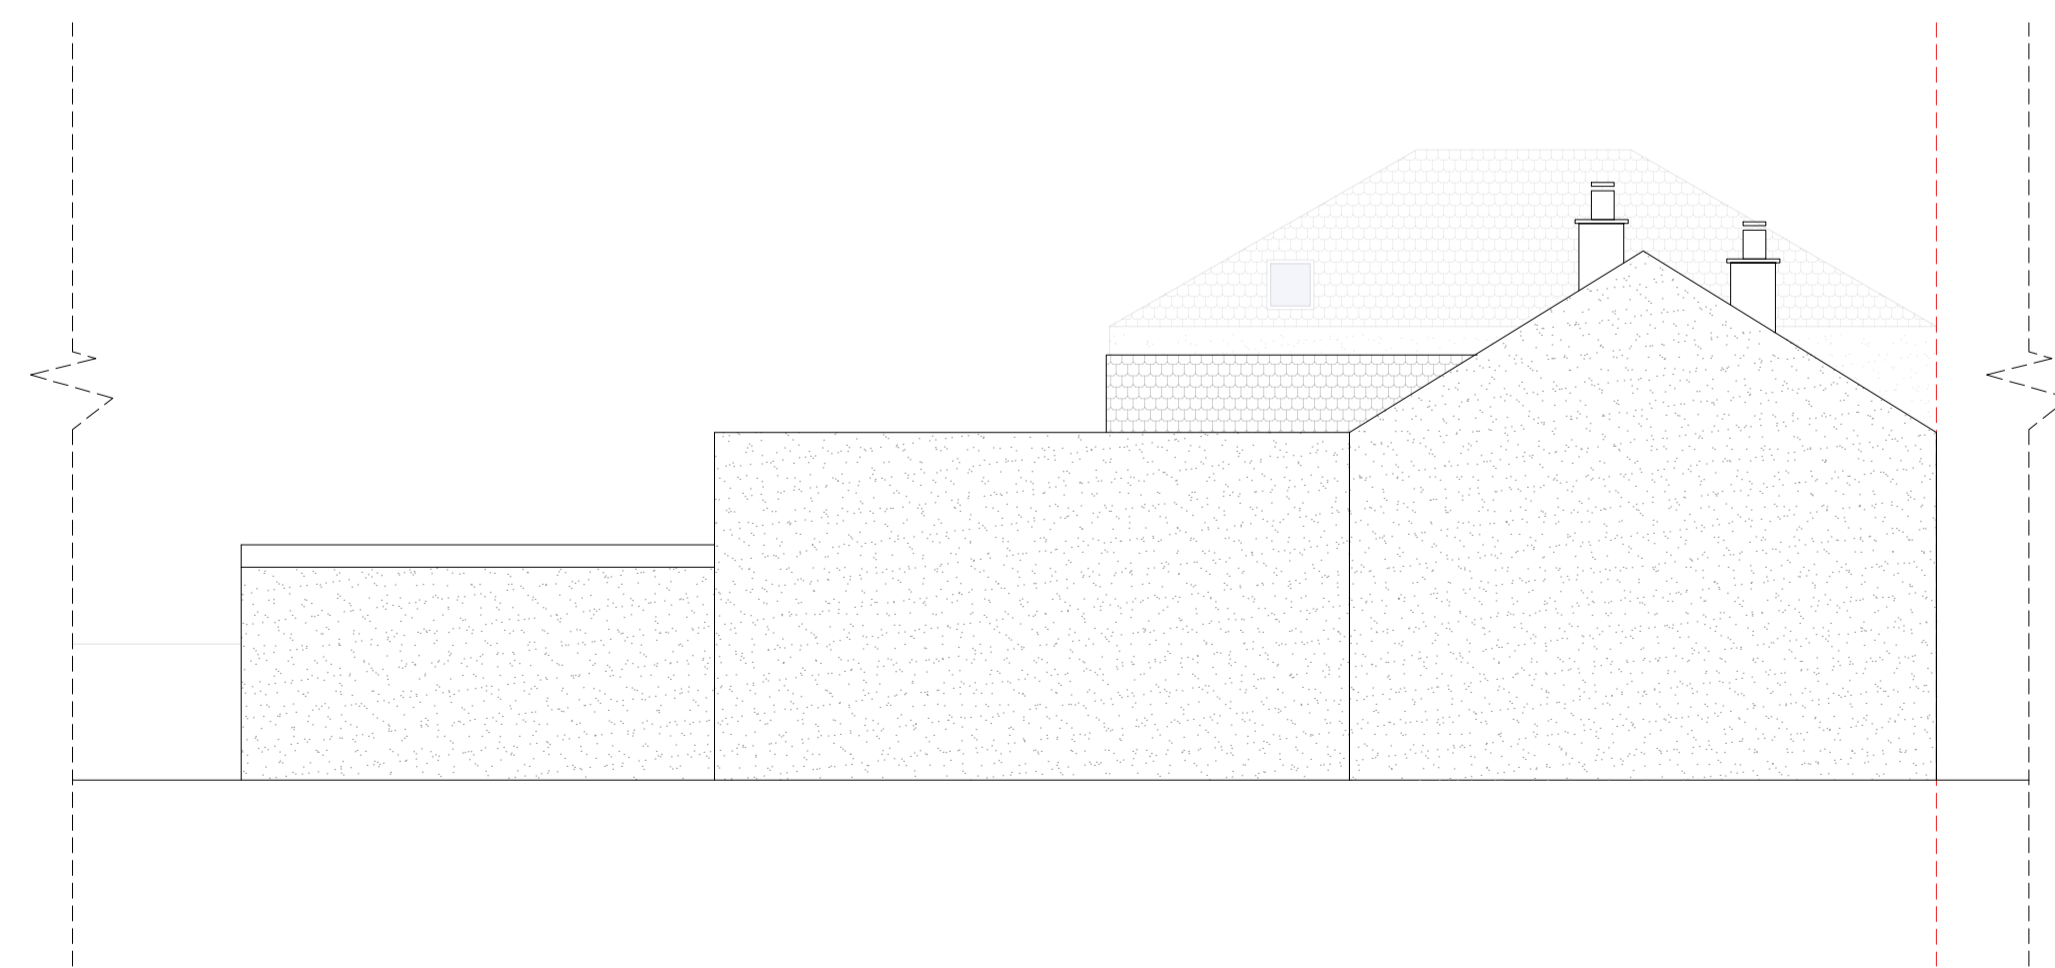

Existing South Elevation

Existing North Elevation

Existing West Elevation (The Hotel Block)

Existing East Elevation (The Hotel Block)

Existing West Elevation (The Pub and Restaurant Block)

Existing East Elevation (The Pub and Restaurant Block)

Drawing Name	
Existing Elevations	
Project Address	
The Royal Road, Nursery Road, Beckermot, CA21 2XB	
Scale	Date
1/100 at A1	22.12.2023
Designer	Revision
BB	V4

Drawing No:
TheRoyalRoad_ExistingElevations_V4