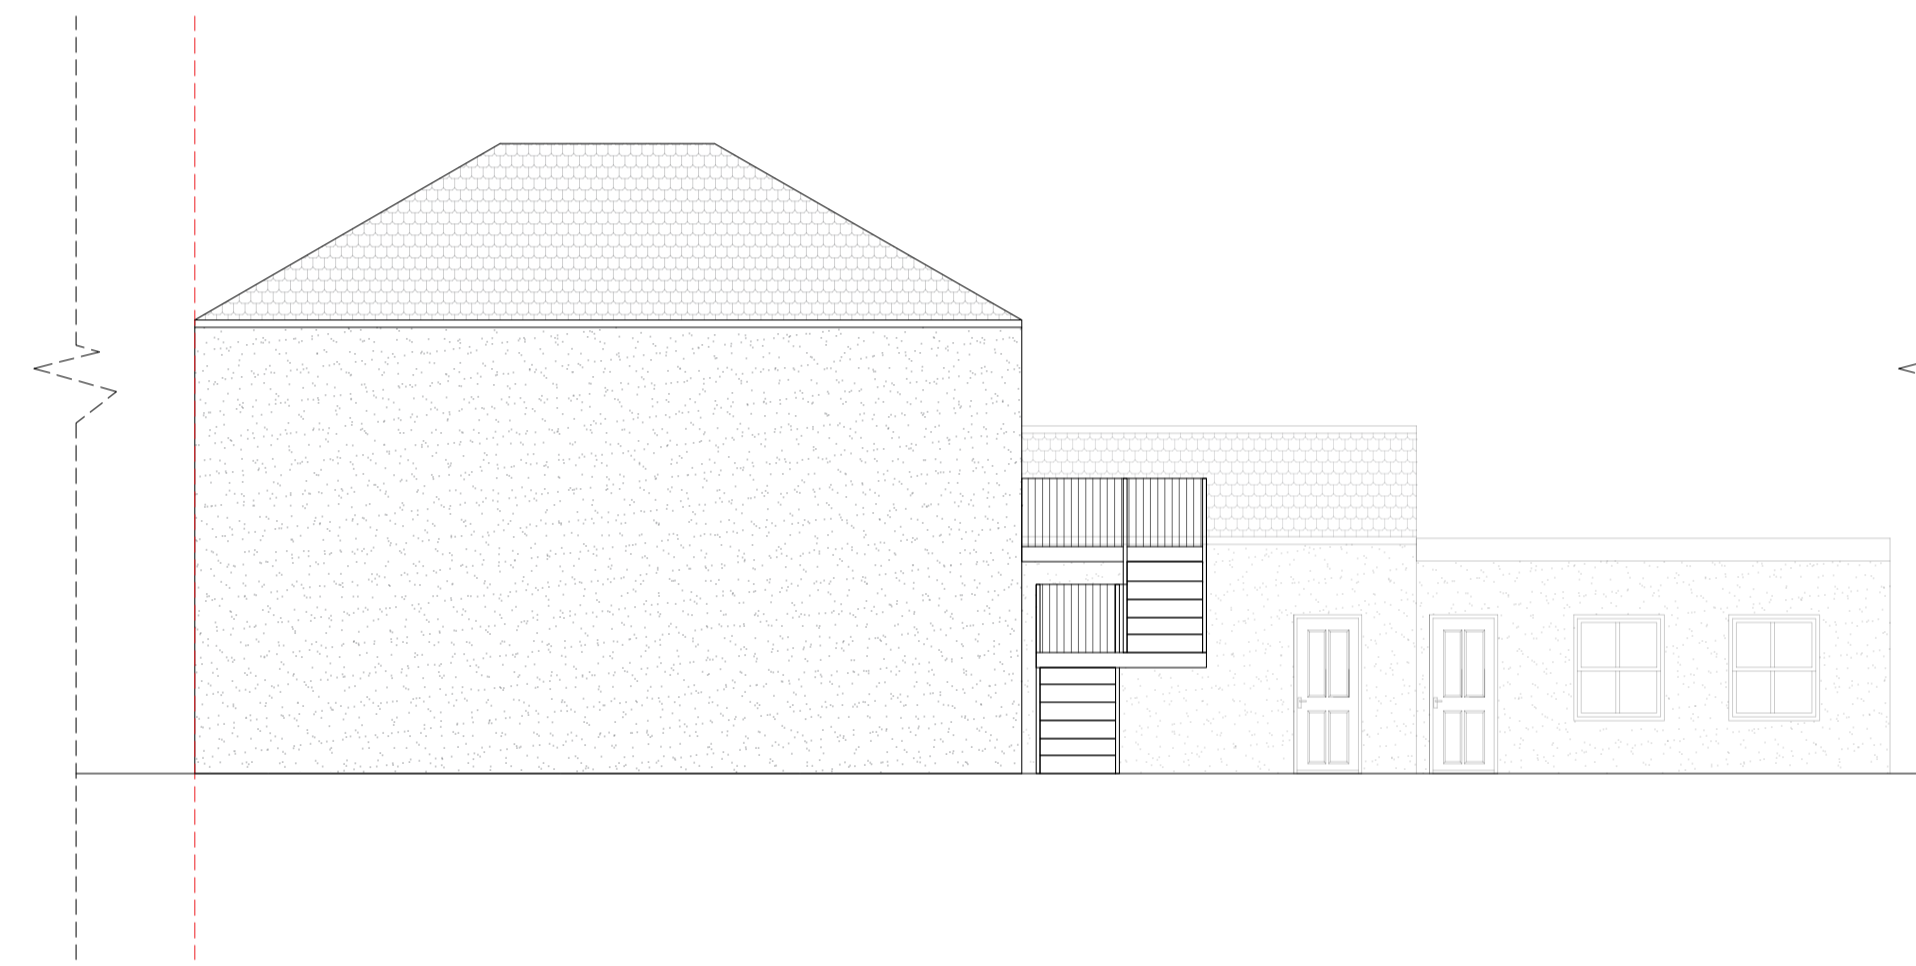

Existing South Elevation

Existing North Elevation

Existing West Elevation (The Hotel Block)

Existing East Elevation (The Hotel Block)

Existing West Elevation (The Pub and Restaurant Block)

Existing East Elevation (The Pub and Restaurant Block)

Drawing Name	
Existing Elevations	
Project Address	
The Royal Road, Nursery Road, Beckermot, CA21 2XB	
Scale	Date
1/100 at A1	22.12.2023
Designer	Revision
BB	V4

Drawing No:
TheRoyalRoad_ExistingElevations_V4