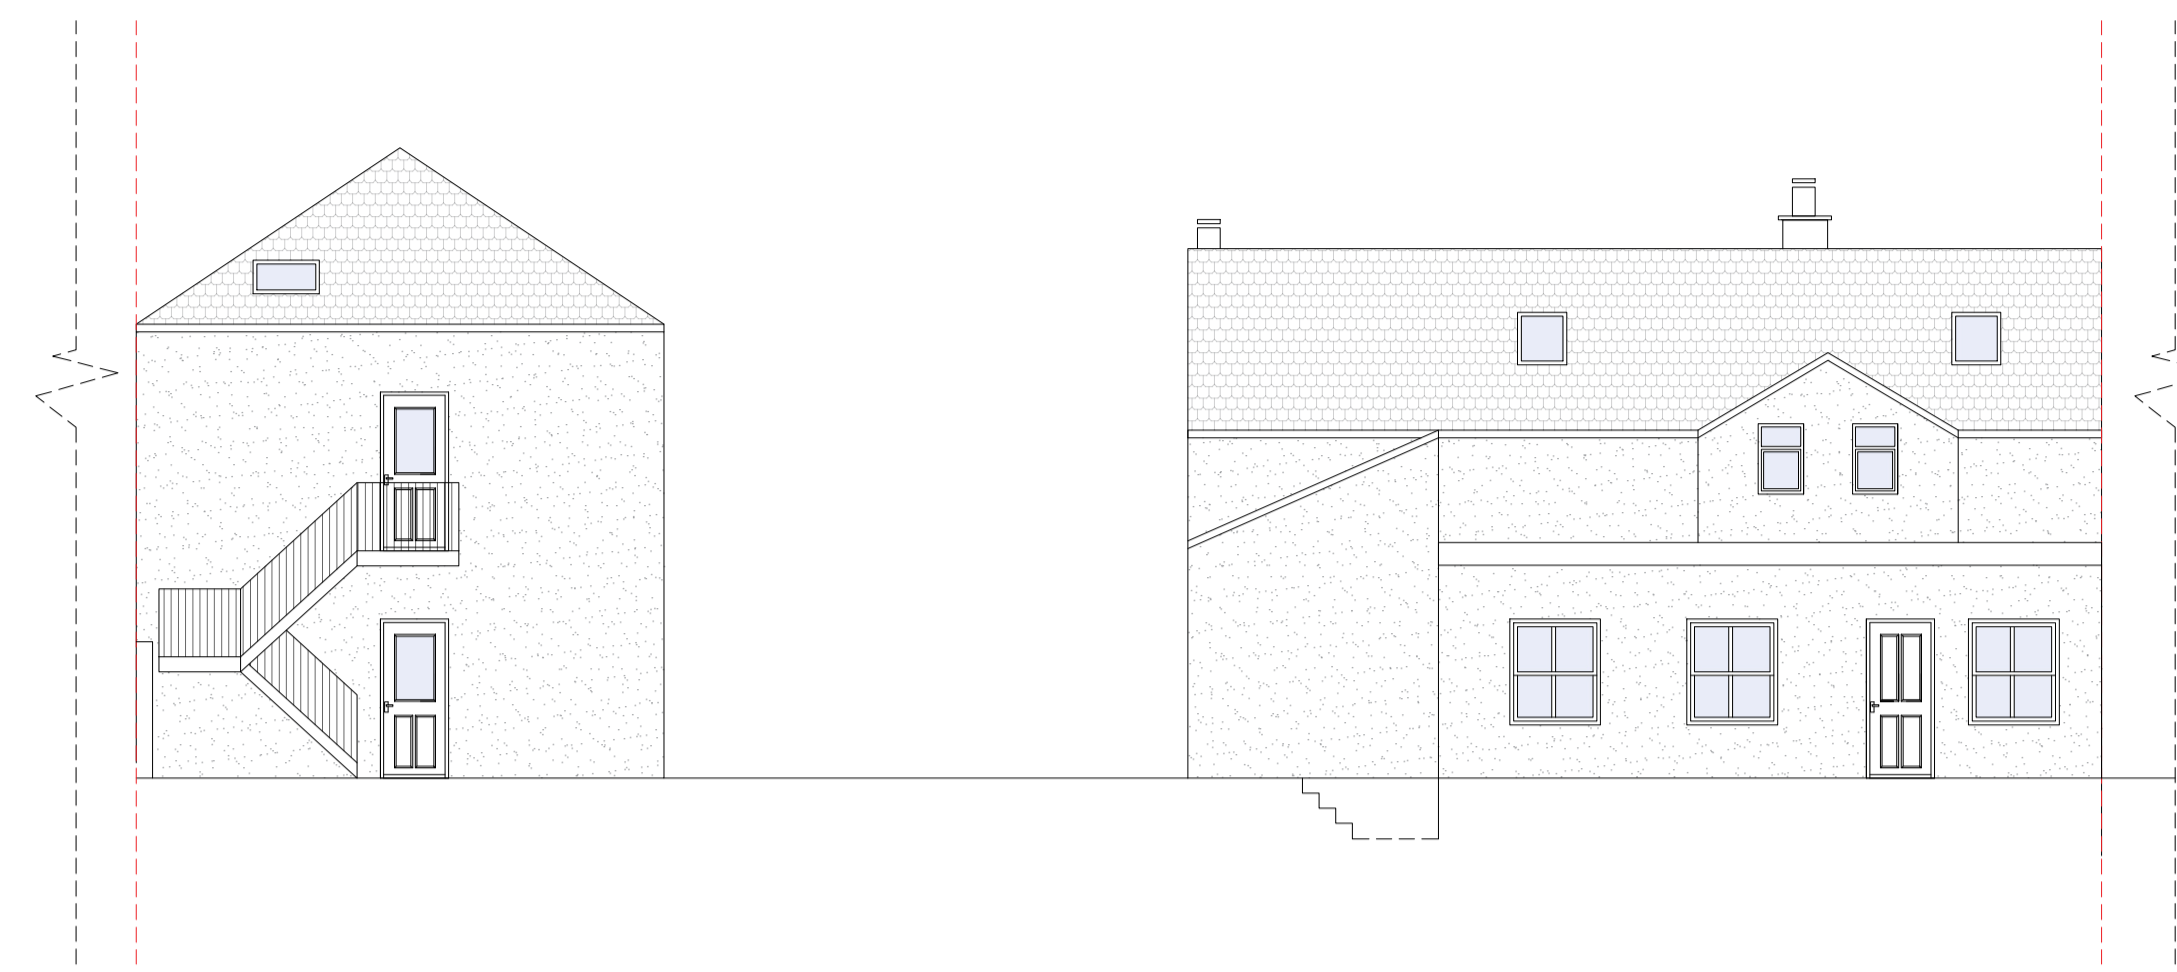

Existing South Elevation

Existing North Elevation

Existing West Elevation (The Hotel Block)

Existing East Elevation (The Hotel Block)

Existing West Elevation (The Pub and Restaurant Block)

Existing East Elevation (The Pub and Restaurant Block)

Drawing Name	
Existing Elevations	
Project Address	
The Royal Road, Nursery Road, Beckermot, CA21 2XB	
Scale	Date
1/100 at A1	22.12.2023
Designer	Revision
BB	V4

Drawing No:
TheRoyalRoad_ExistingElevations_V4