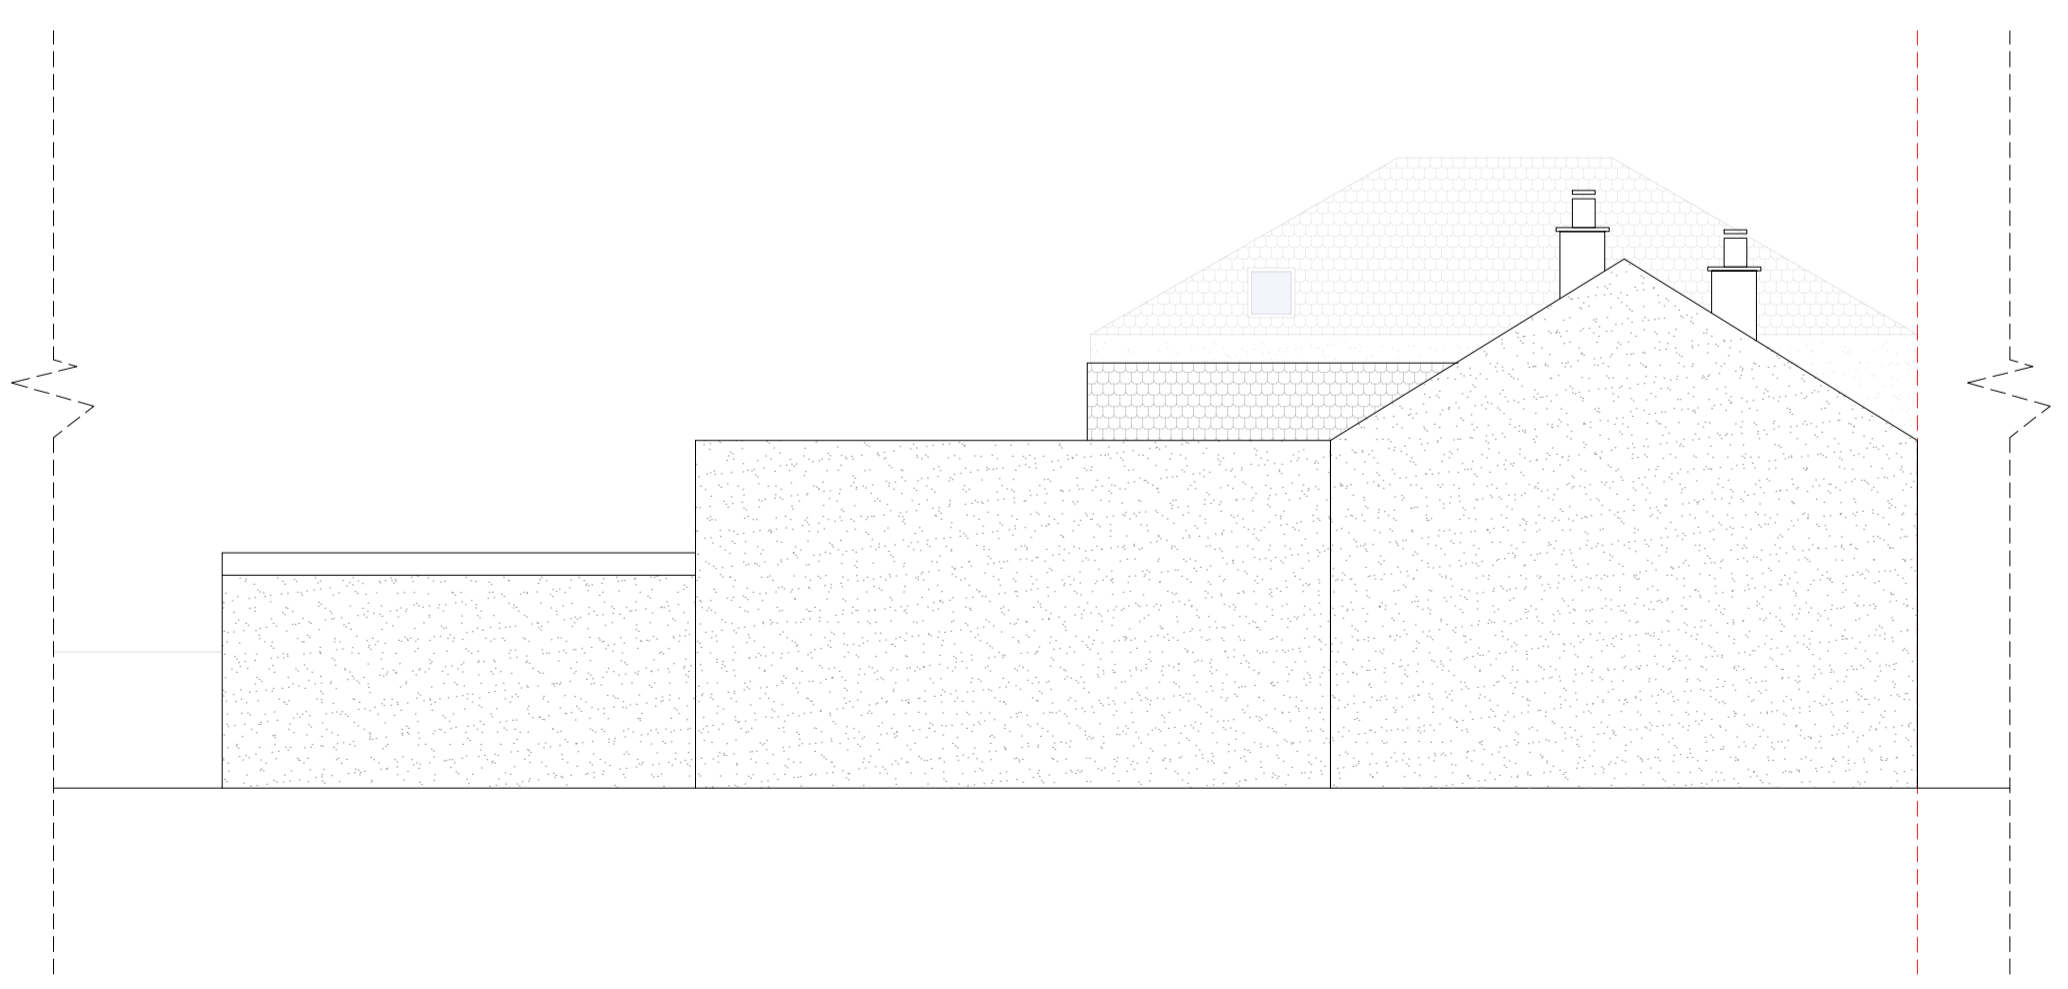

Existing South Elevation

Existing North Elevation

Existing East Elevation (The Hotel Block)

Existing West Elevation (The Hotel Block)

Existing East Elevation (The Pub and Restaurant Block)

Existing West Elevation (The Pub and Restaurant Block)

Drawing Name	
Existing Elevations	
Project Address	
The Royal Road, Nursery Road, Beckermot, CA21 2XB	
Scale	Date
1/100 at A1	22.11.2023
Designer	Revision
BB	V3
Drawing No.	
TheRoyalRoad_ExistingElevations_V3	