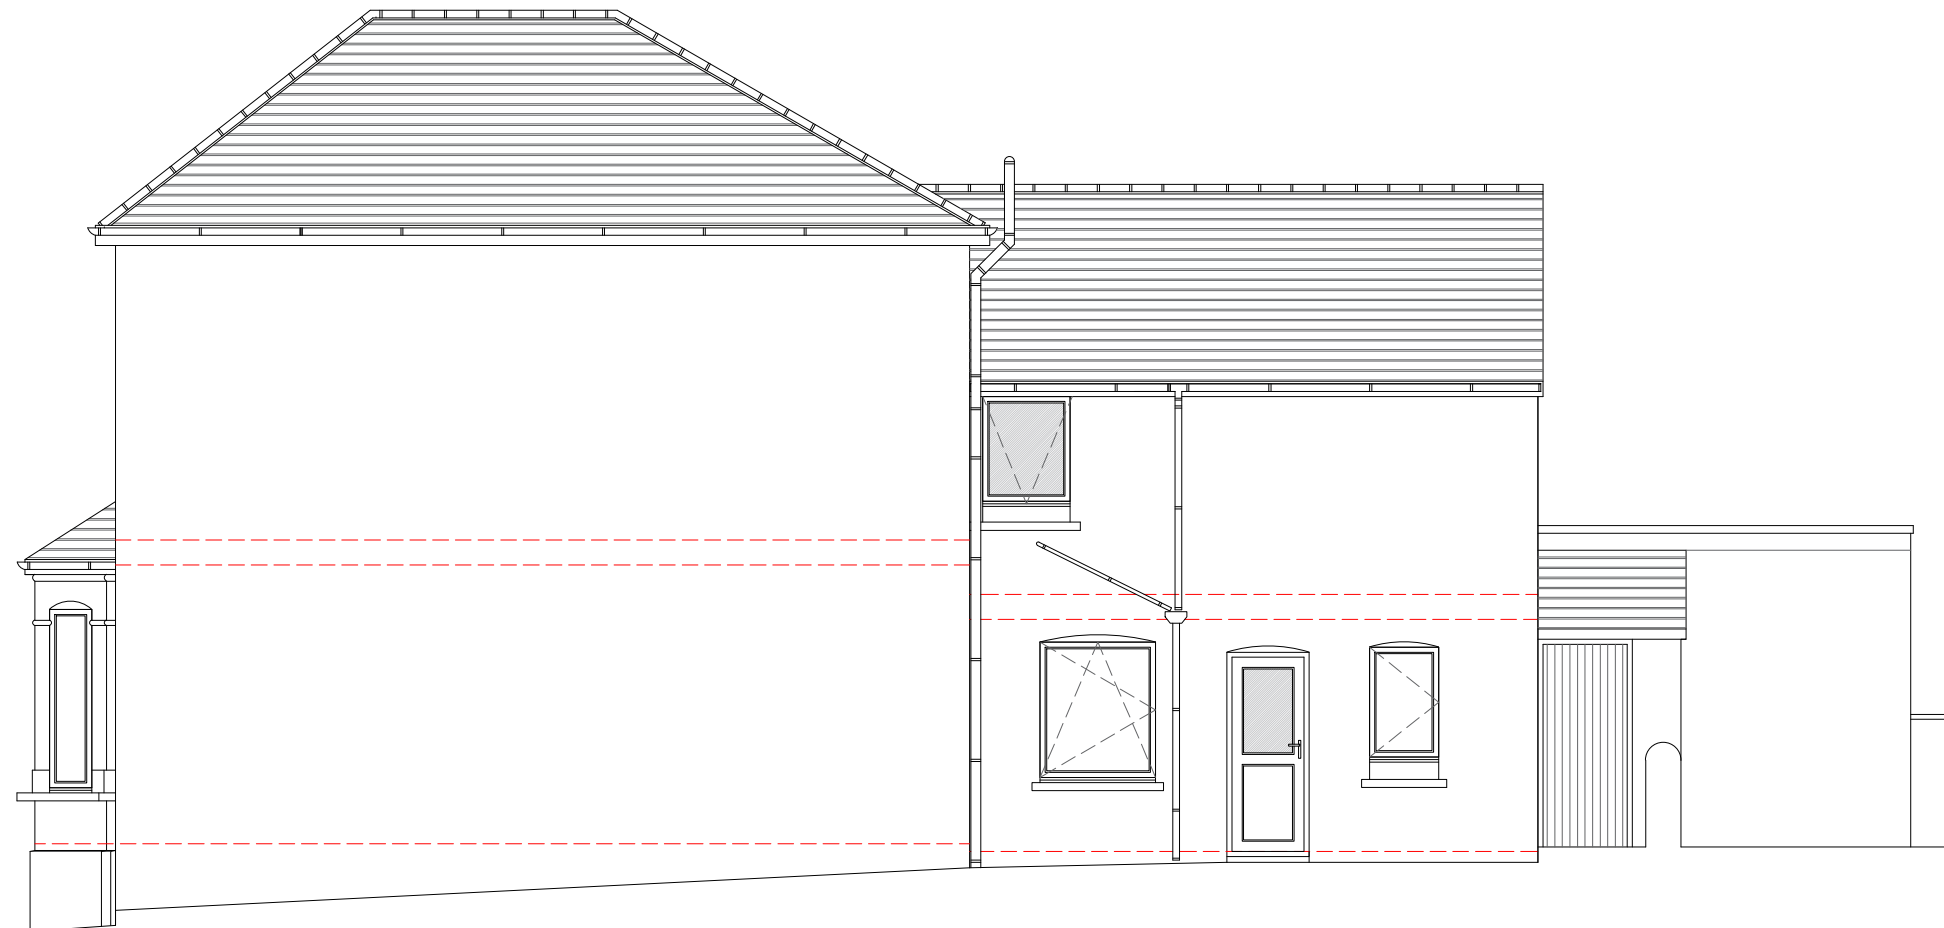

West Elevation

South Elevation

East Elevation

Ground Floor Plan

| | | | |
|----------------|--|----------------------|--------------|
| Address | 30 Victoria Road, Whitehaven, Cumbria, CA28 6JA | | |
| Project | Proposed Single Storey Rear Extension Existing Elevation Plans | | |
| Ref | 30VR-KM-003 | Rev | - |
| Scale | 1/100 | Date | 3rd May 2025 |
| Client | Mr & Mrs Maguire | Paper Size A3 | |