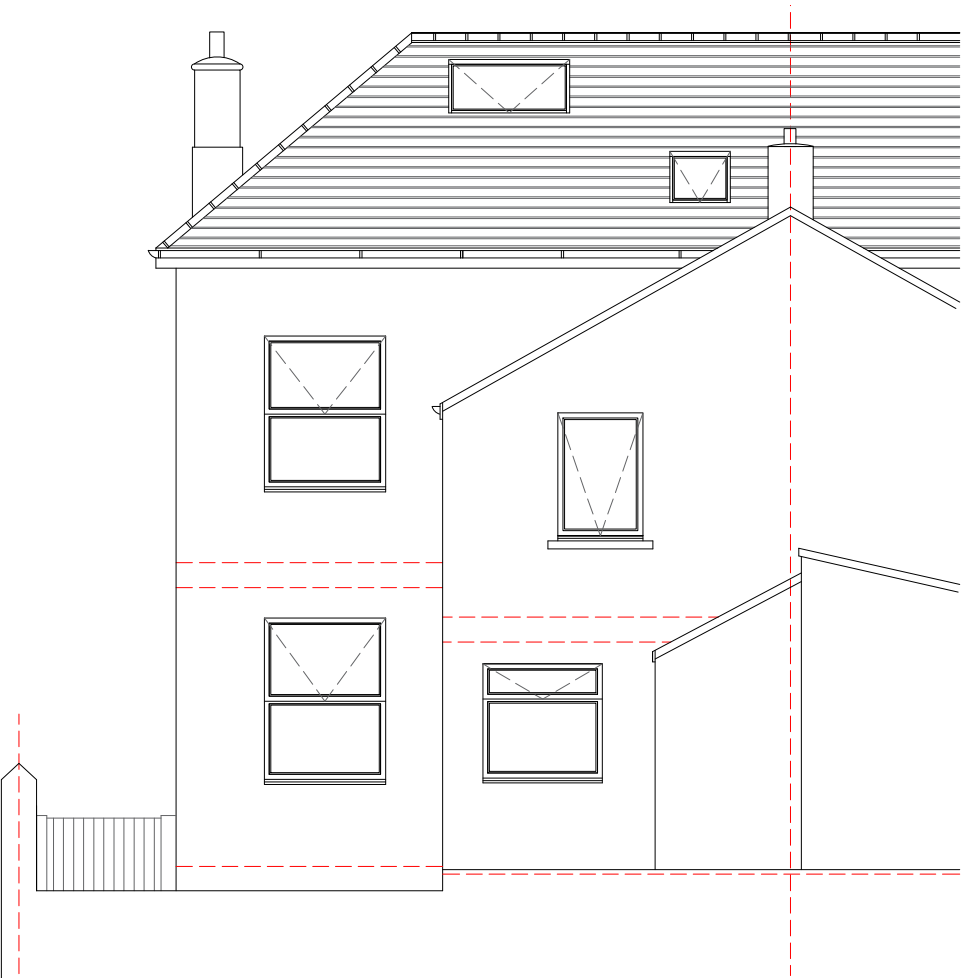

West Elevation

South Elevation

East Elevation

Ground Floor Plan

| | | | |
|----------------|--|----------------------|--------------|
| Address | 30 Victoria Road, Whitehaven, Cumbria, CA28 6JA | | |
| Project | Proposed Single Storey Rear Extension Existing Elevation Plans | | |
| Ref | 30VR-KM-003 | Rev | - |
| Scale | 1/100 | Date | 3rd May 2025 |
| Client | Mr & Mrs Maguire | Paper Size A3 | |