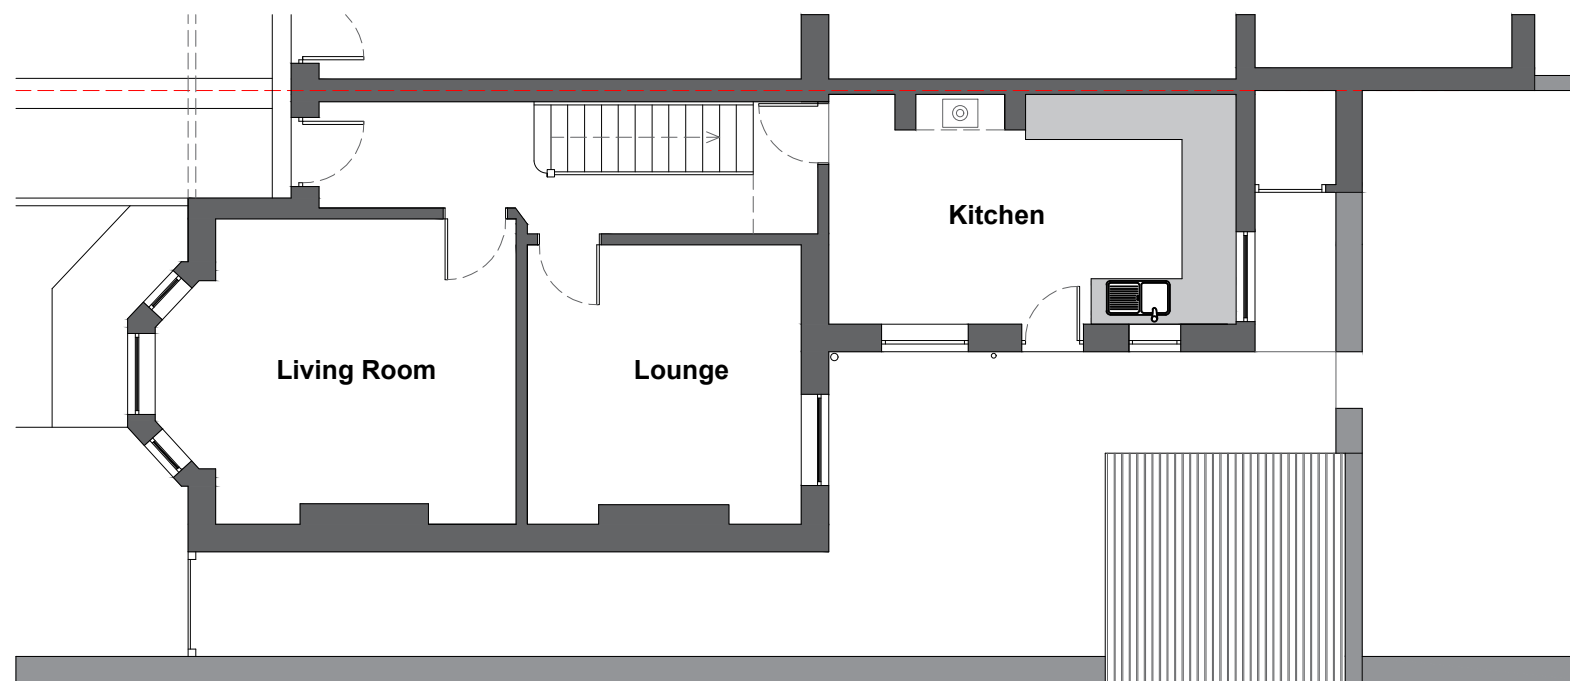

West Elevation

South Elevation

East Elevation

Ground Floor Plan

| | | | |
|----------------|--|----------------------|--------------|
| Address | 30 Victoria Road, Whitehaven, Cumbria, CA28 6JA | | |
| Project | Proposed Single Storey Rear Extension Existing Elevation Plans | | |
| Ref | 30VR-KM-003 | Rev | - |
| Scale | 1/100 | Date | 3rd May 2025 |
| Client | Mr & Mrs Maguire | Paper Size A3 | |